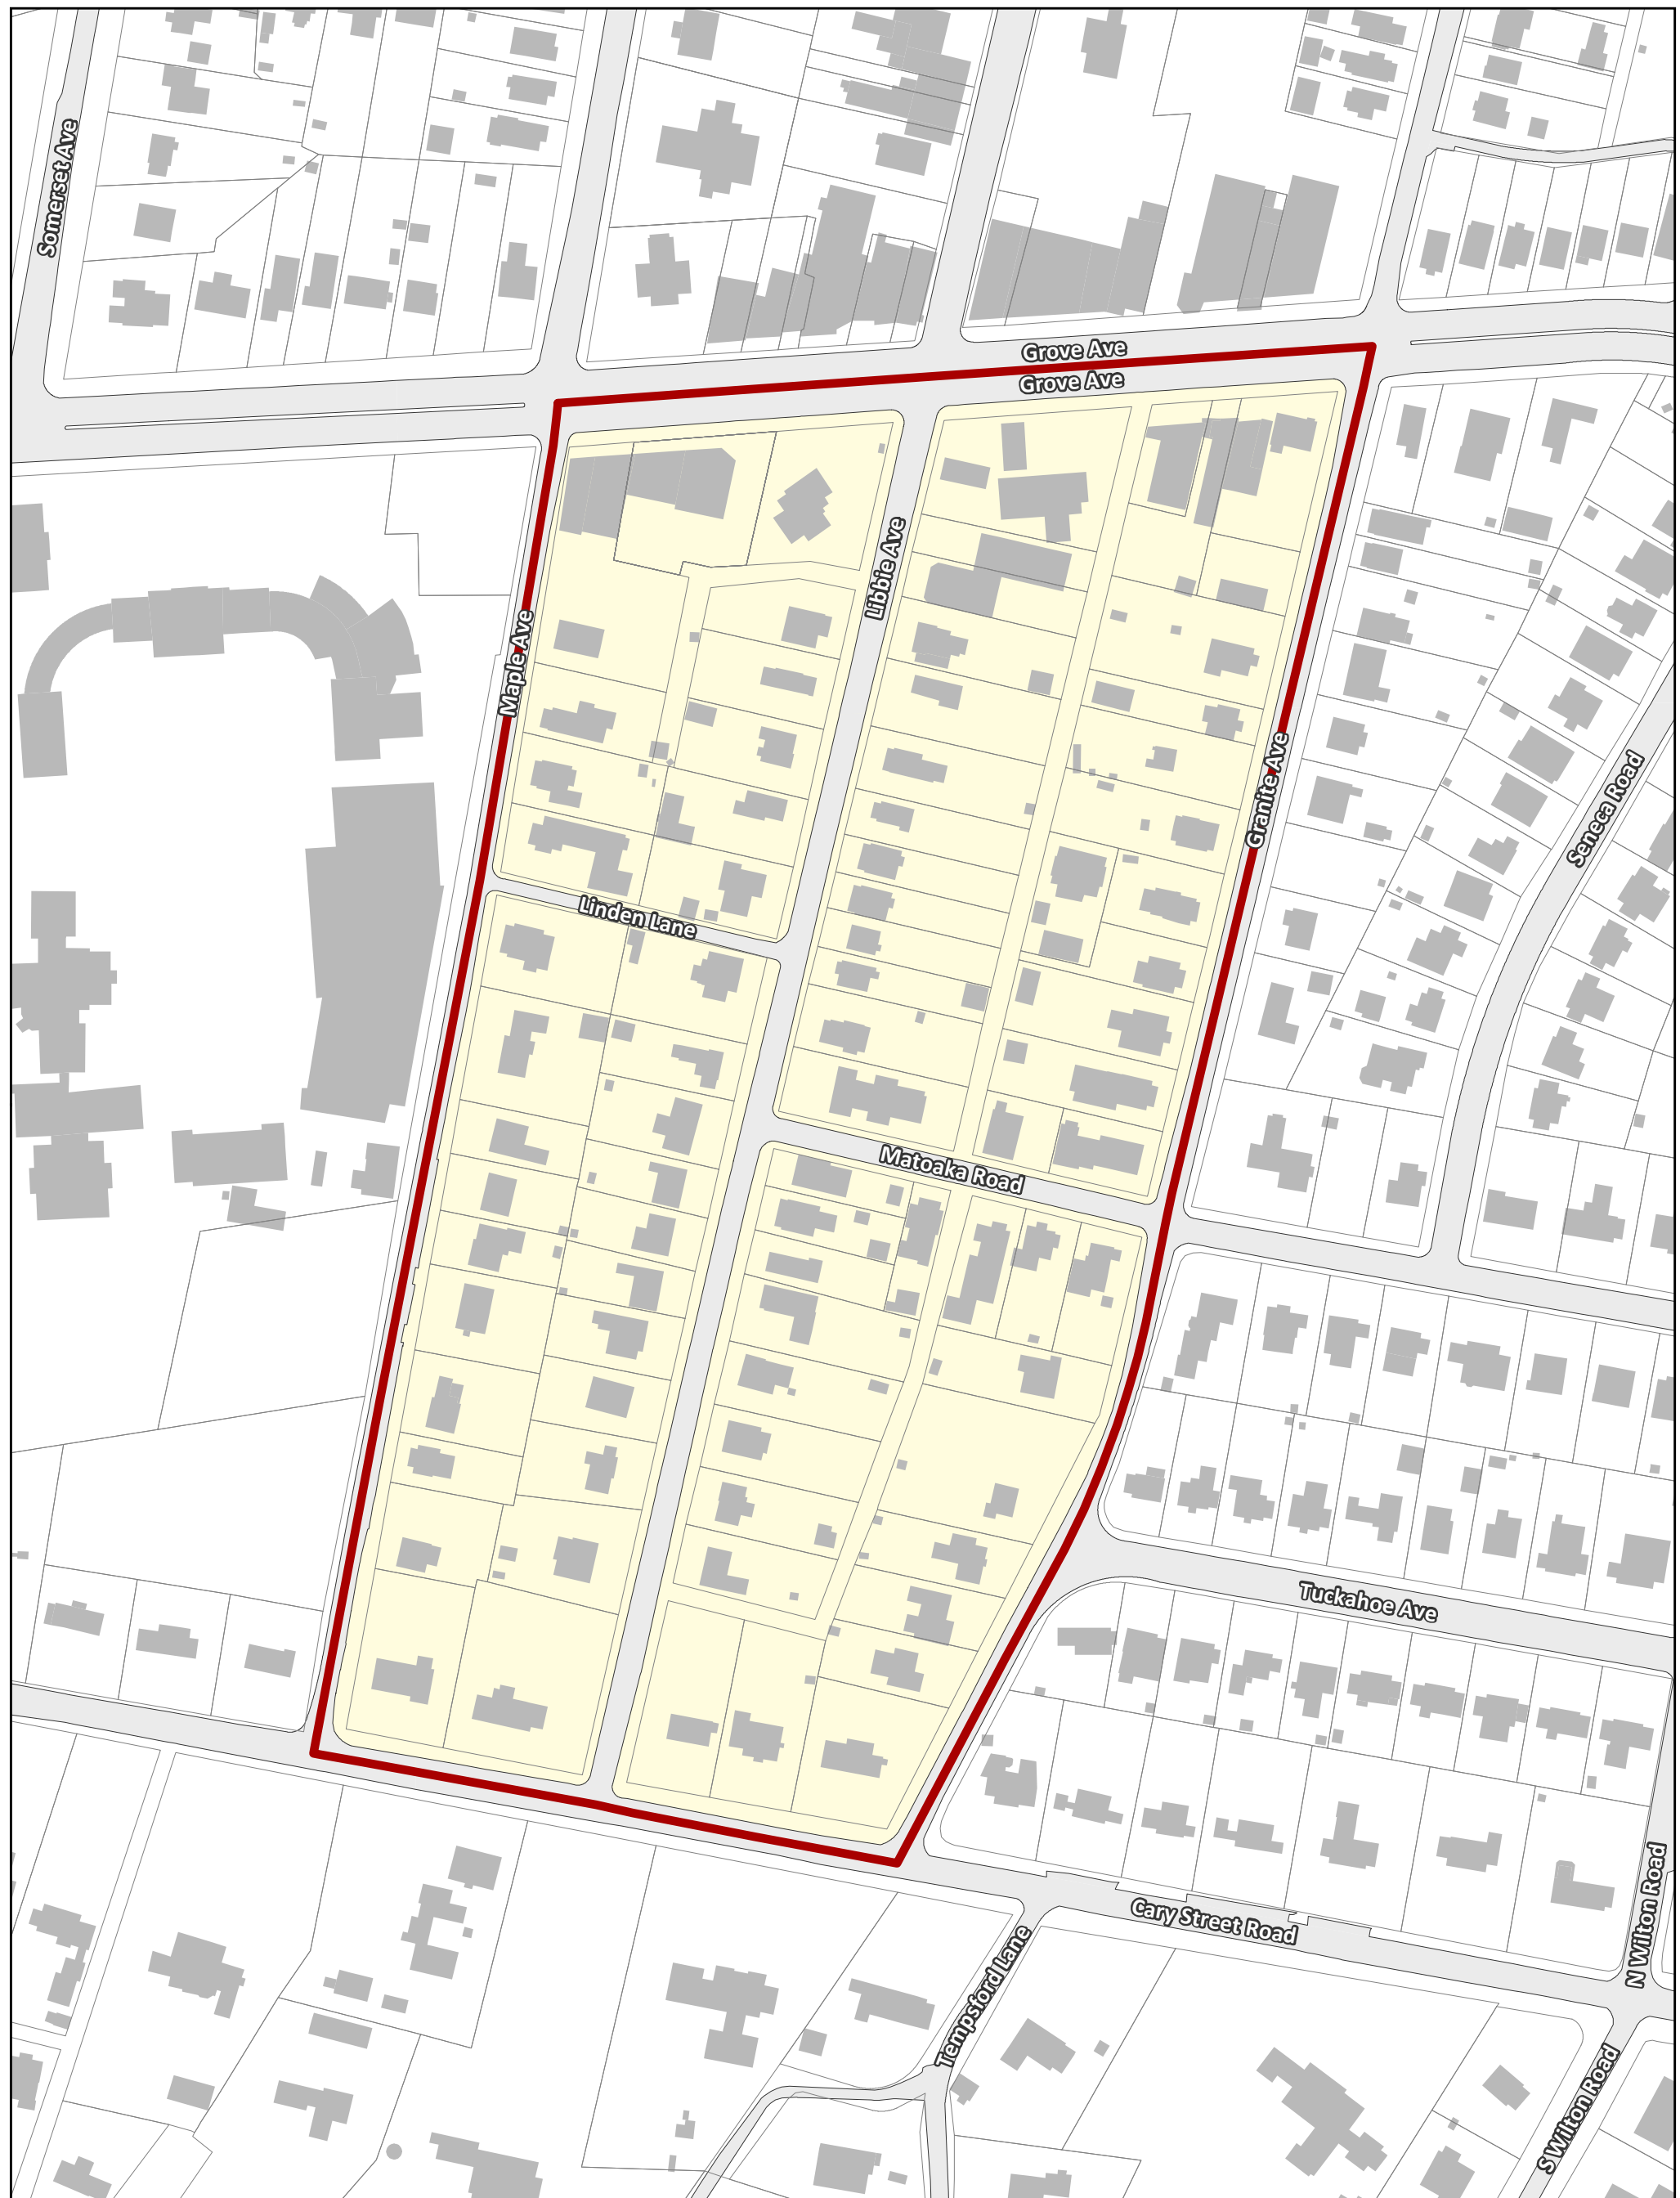

Westhampton Village Preservation Association

City of Richmond, VA

Geographic Information Systems

- | | | | |
|---|----------------------|---|--------------------|
|  | Association Boundary |  | Buildings |
|  | City Boundary |  | Parks & Open Space |
|  | Parcels |  | Water |

Location Reference

Disclaimer:
The City of Richmond assumes no liability either for any errors, omissions, or inaccuracies in the information provided regardless of the cause of such or for any decision made, action taken, or action not taken by the user in reliance upon any maps or information rovided herein.