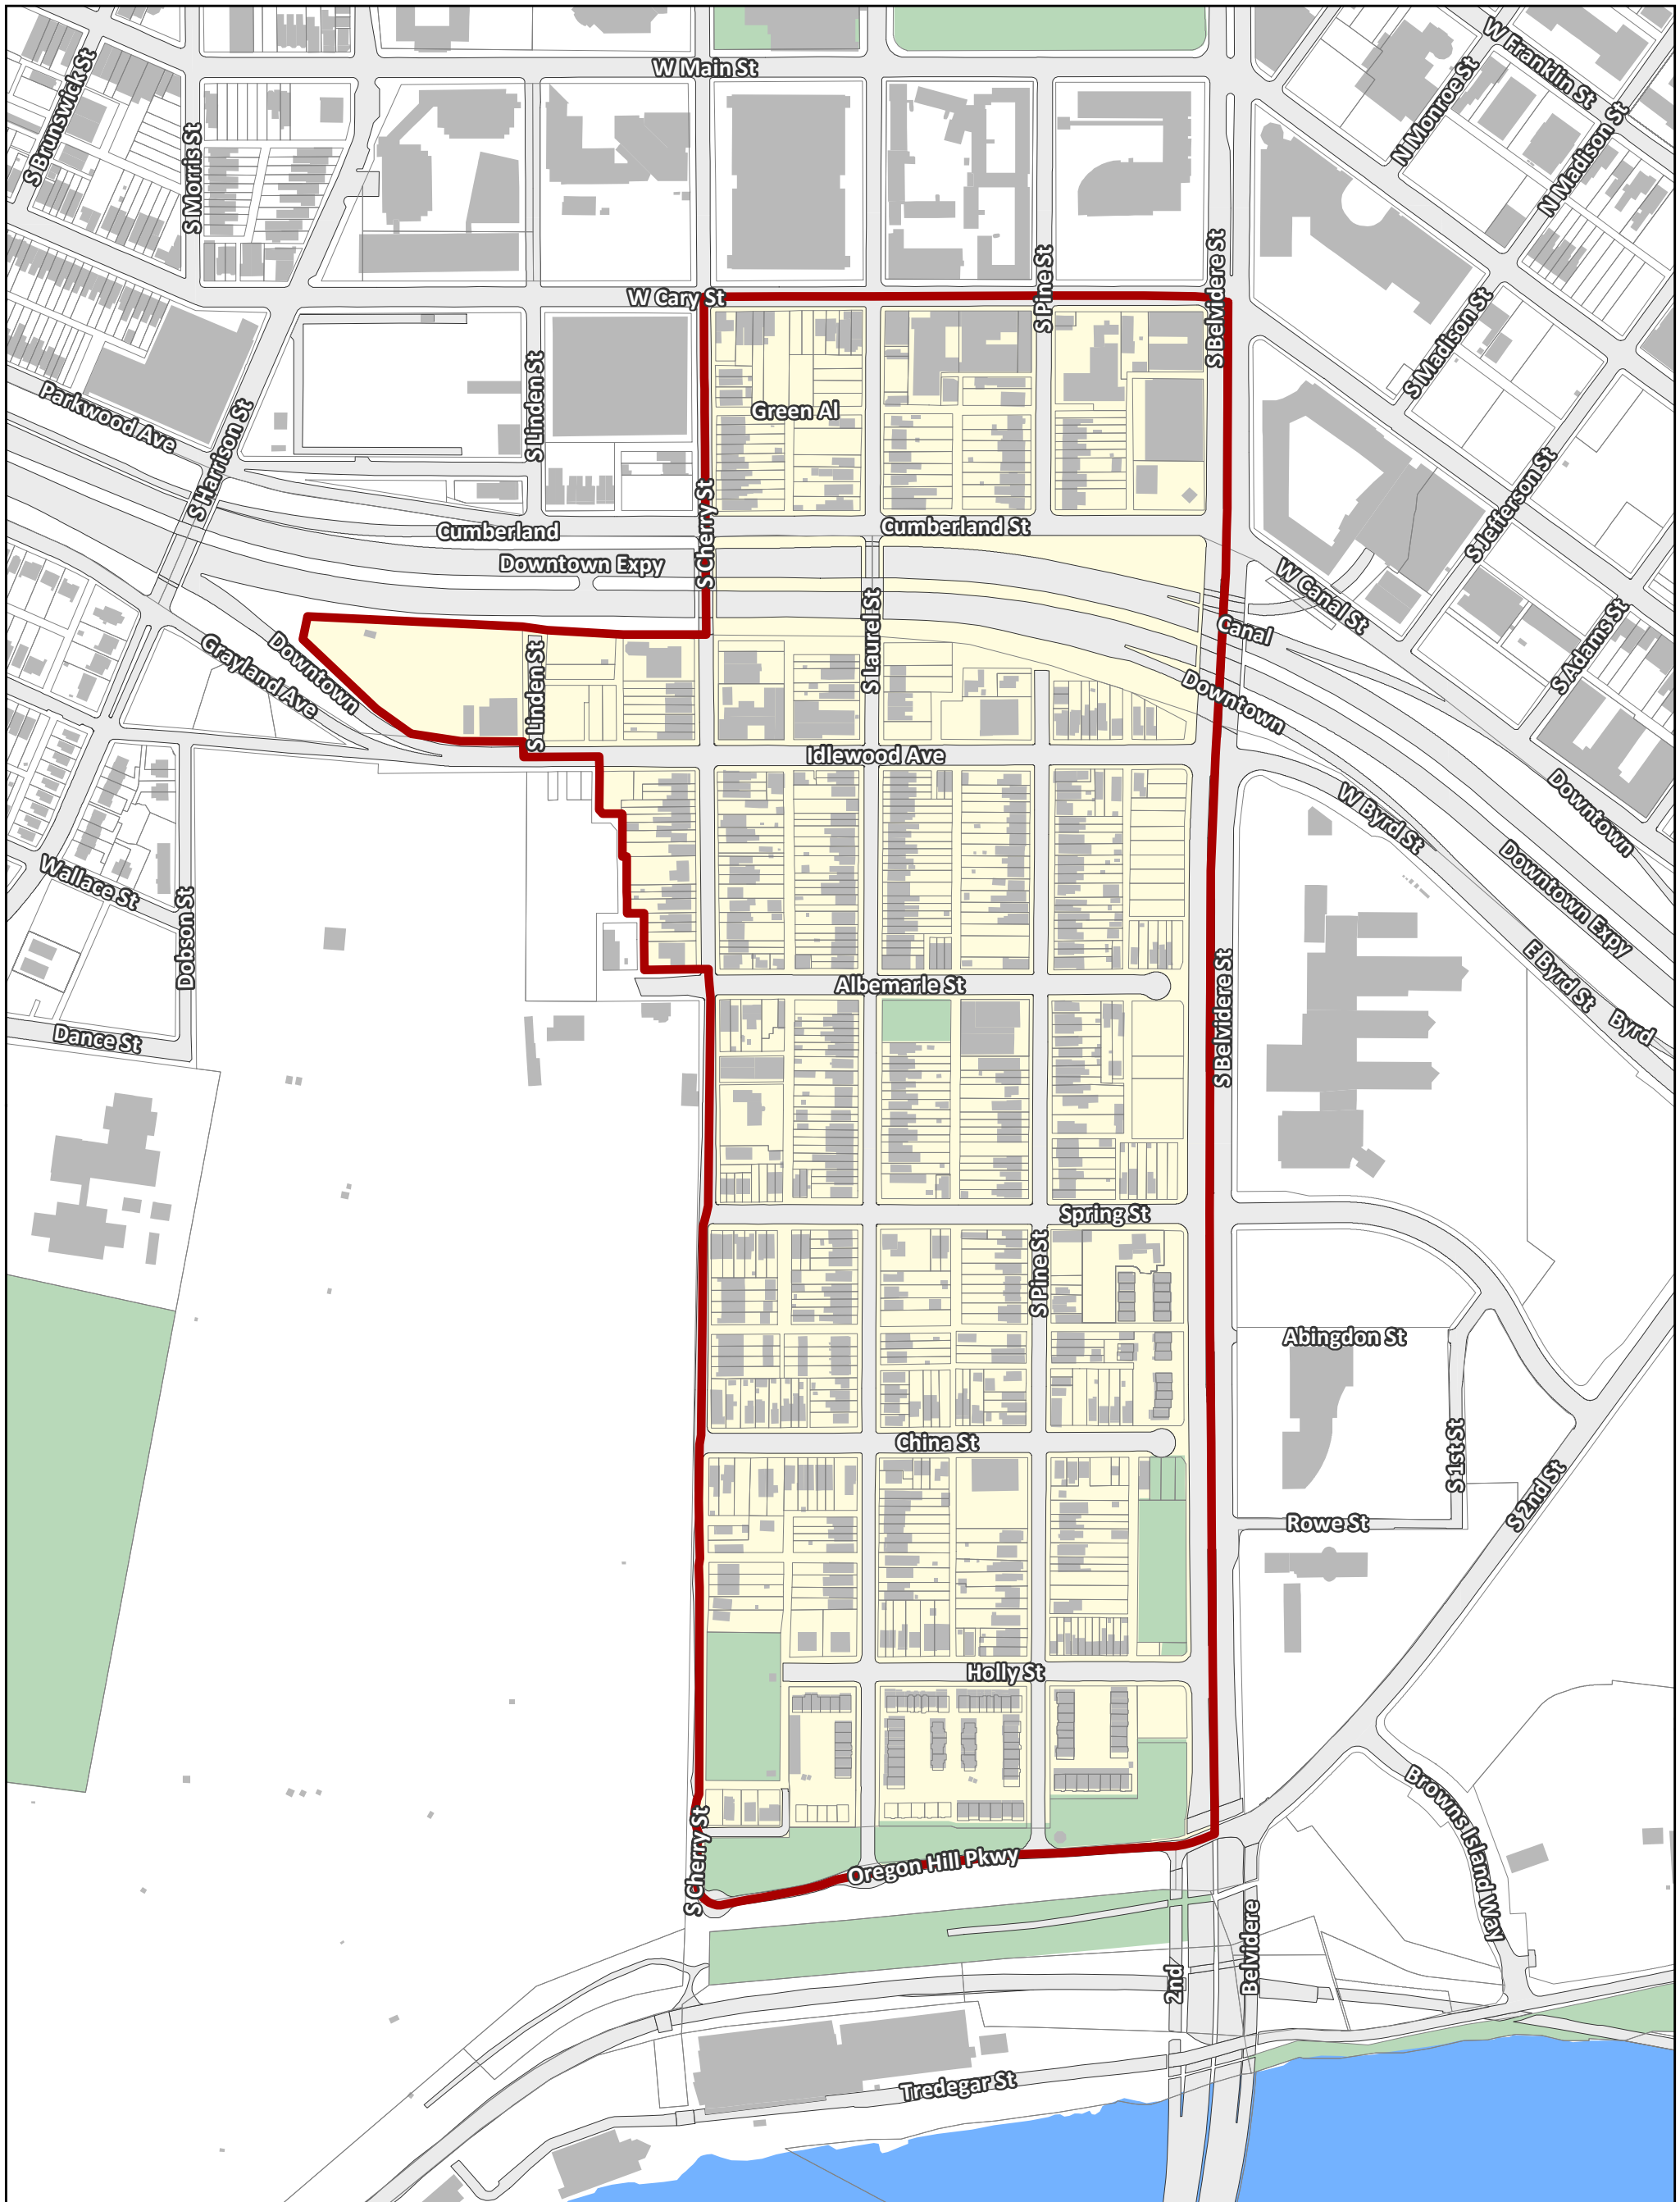

# Oregon Hill Neighborhood Association (OHNA)

City of Richmond, VA

Geographic Information Systems

- |   |                      |   |                    |
|---|----------------------|---|--------------------|
|  | Association Boundary |  | Buildings          |
|  | City Boundary        |  | Parks & Open Space |
|  | Parcels              |  | Water              |

Disclaimer:  
The City of Richmond assumes no liability either for any errors, omissions, or inaccuracies in the information provided regardless of the cause of such or for any decision made, action taken, or action not taken by the user in reliance upon any maps or information rovided herein.