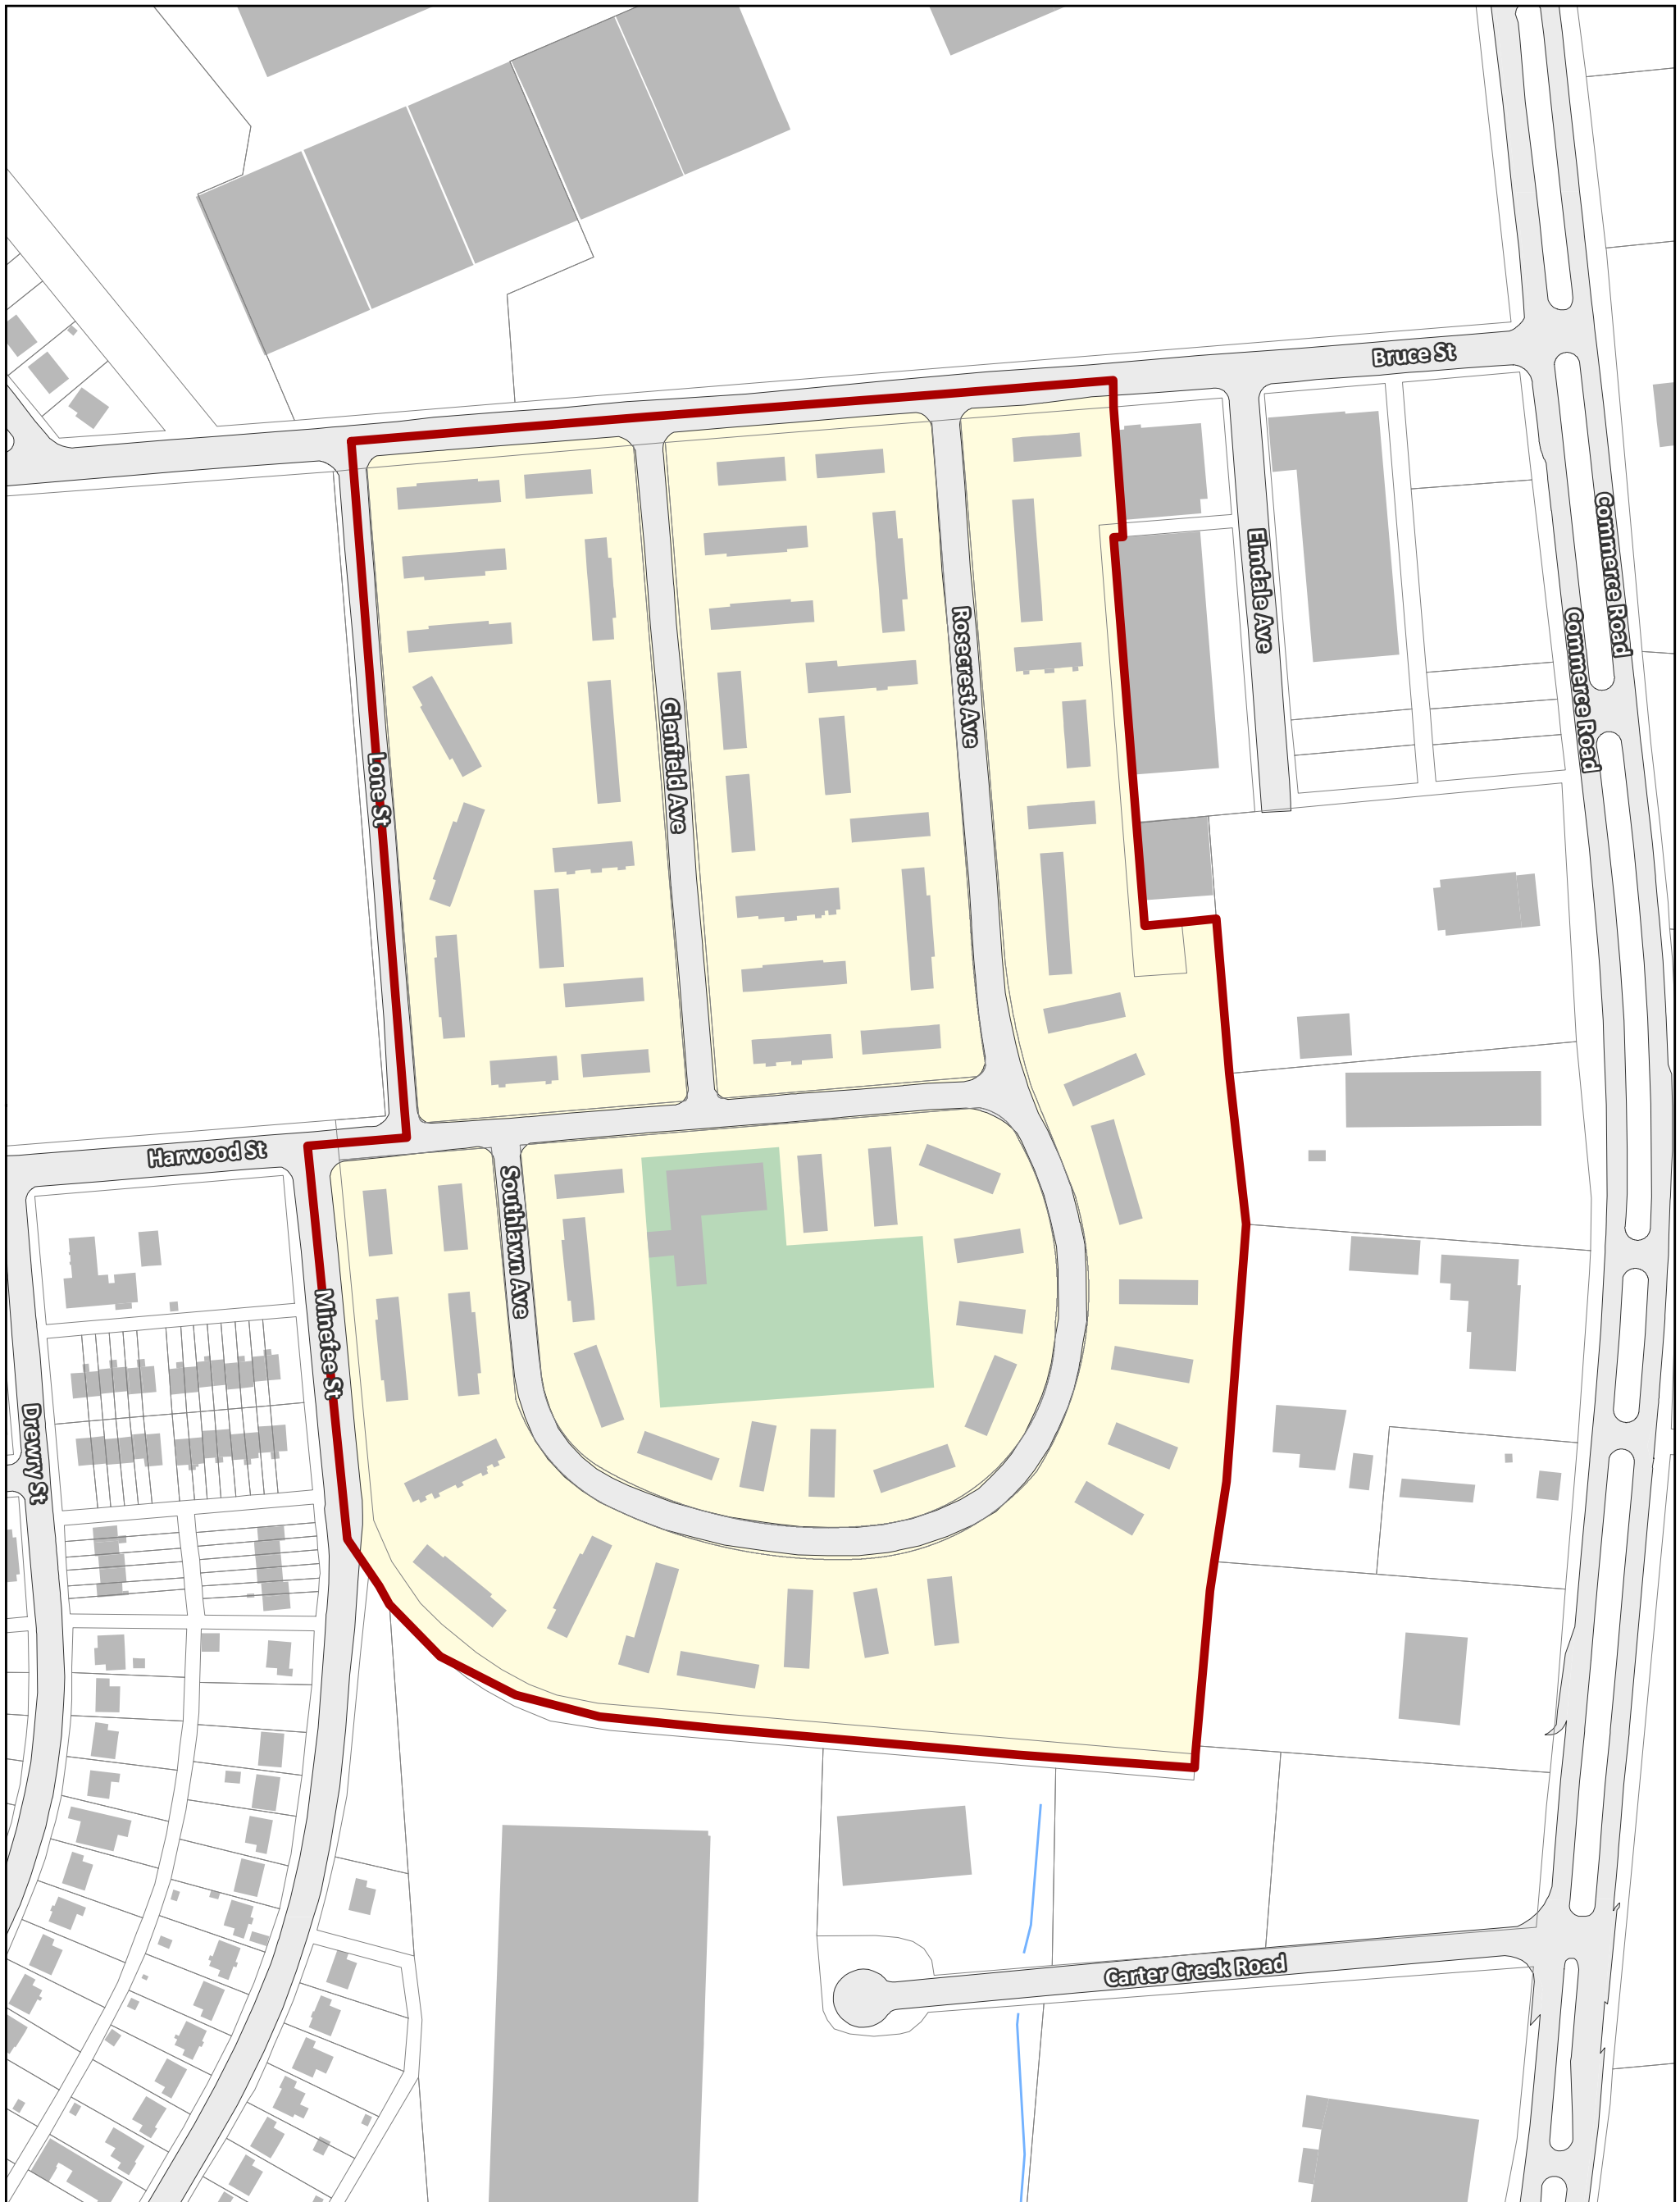

Hillside Court Tenants Council

City of Richmond, VA

Geographic Information Systems

1 inch = 183 feet

Association Boundary

City Boundary

Parcels

Buildings

Parks & Open Space

Water

Location Reference

Disclaimer:
The City of Richmond assumes no liability either for any errors, omissions, or inaccuracies in the information provided regardless of the cause of such or for any decision made, action taken, or action not taken by the user in reliance upon any maps or information provided herein.