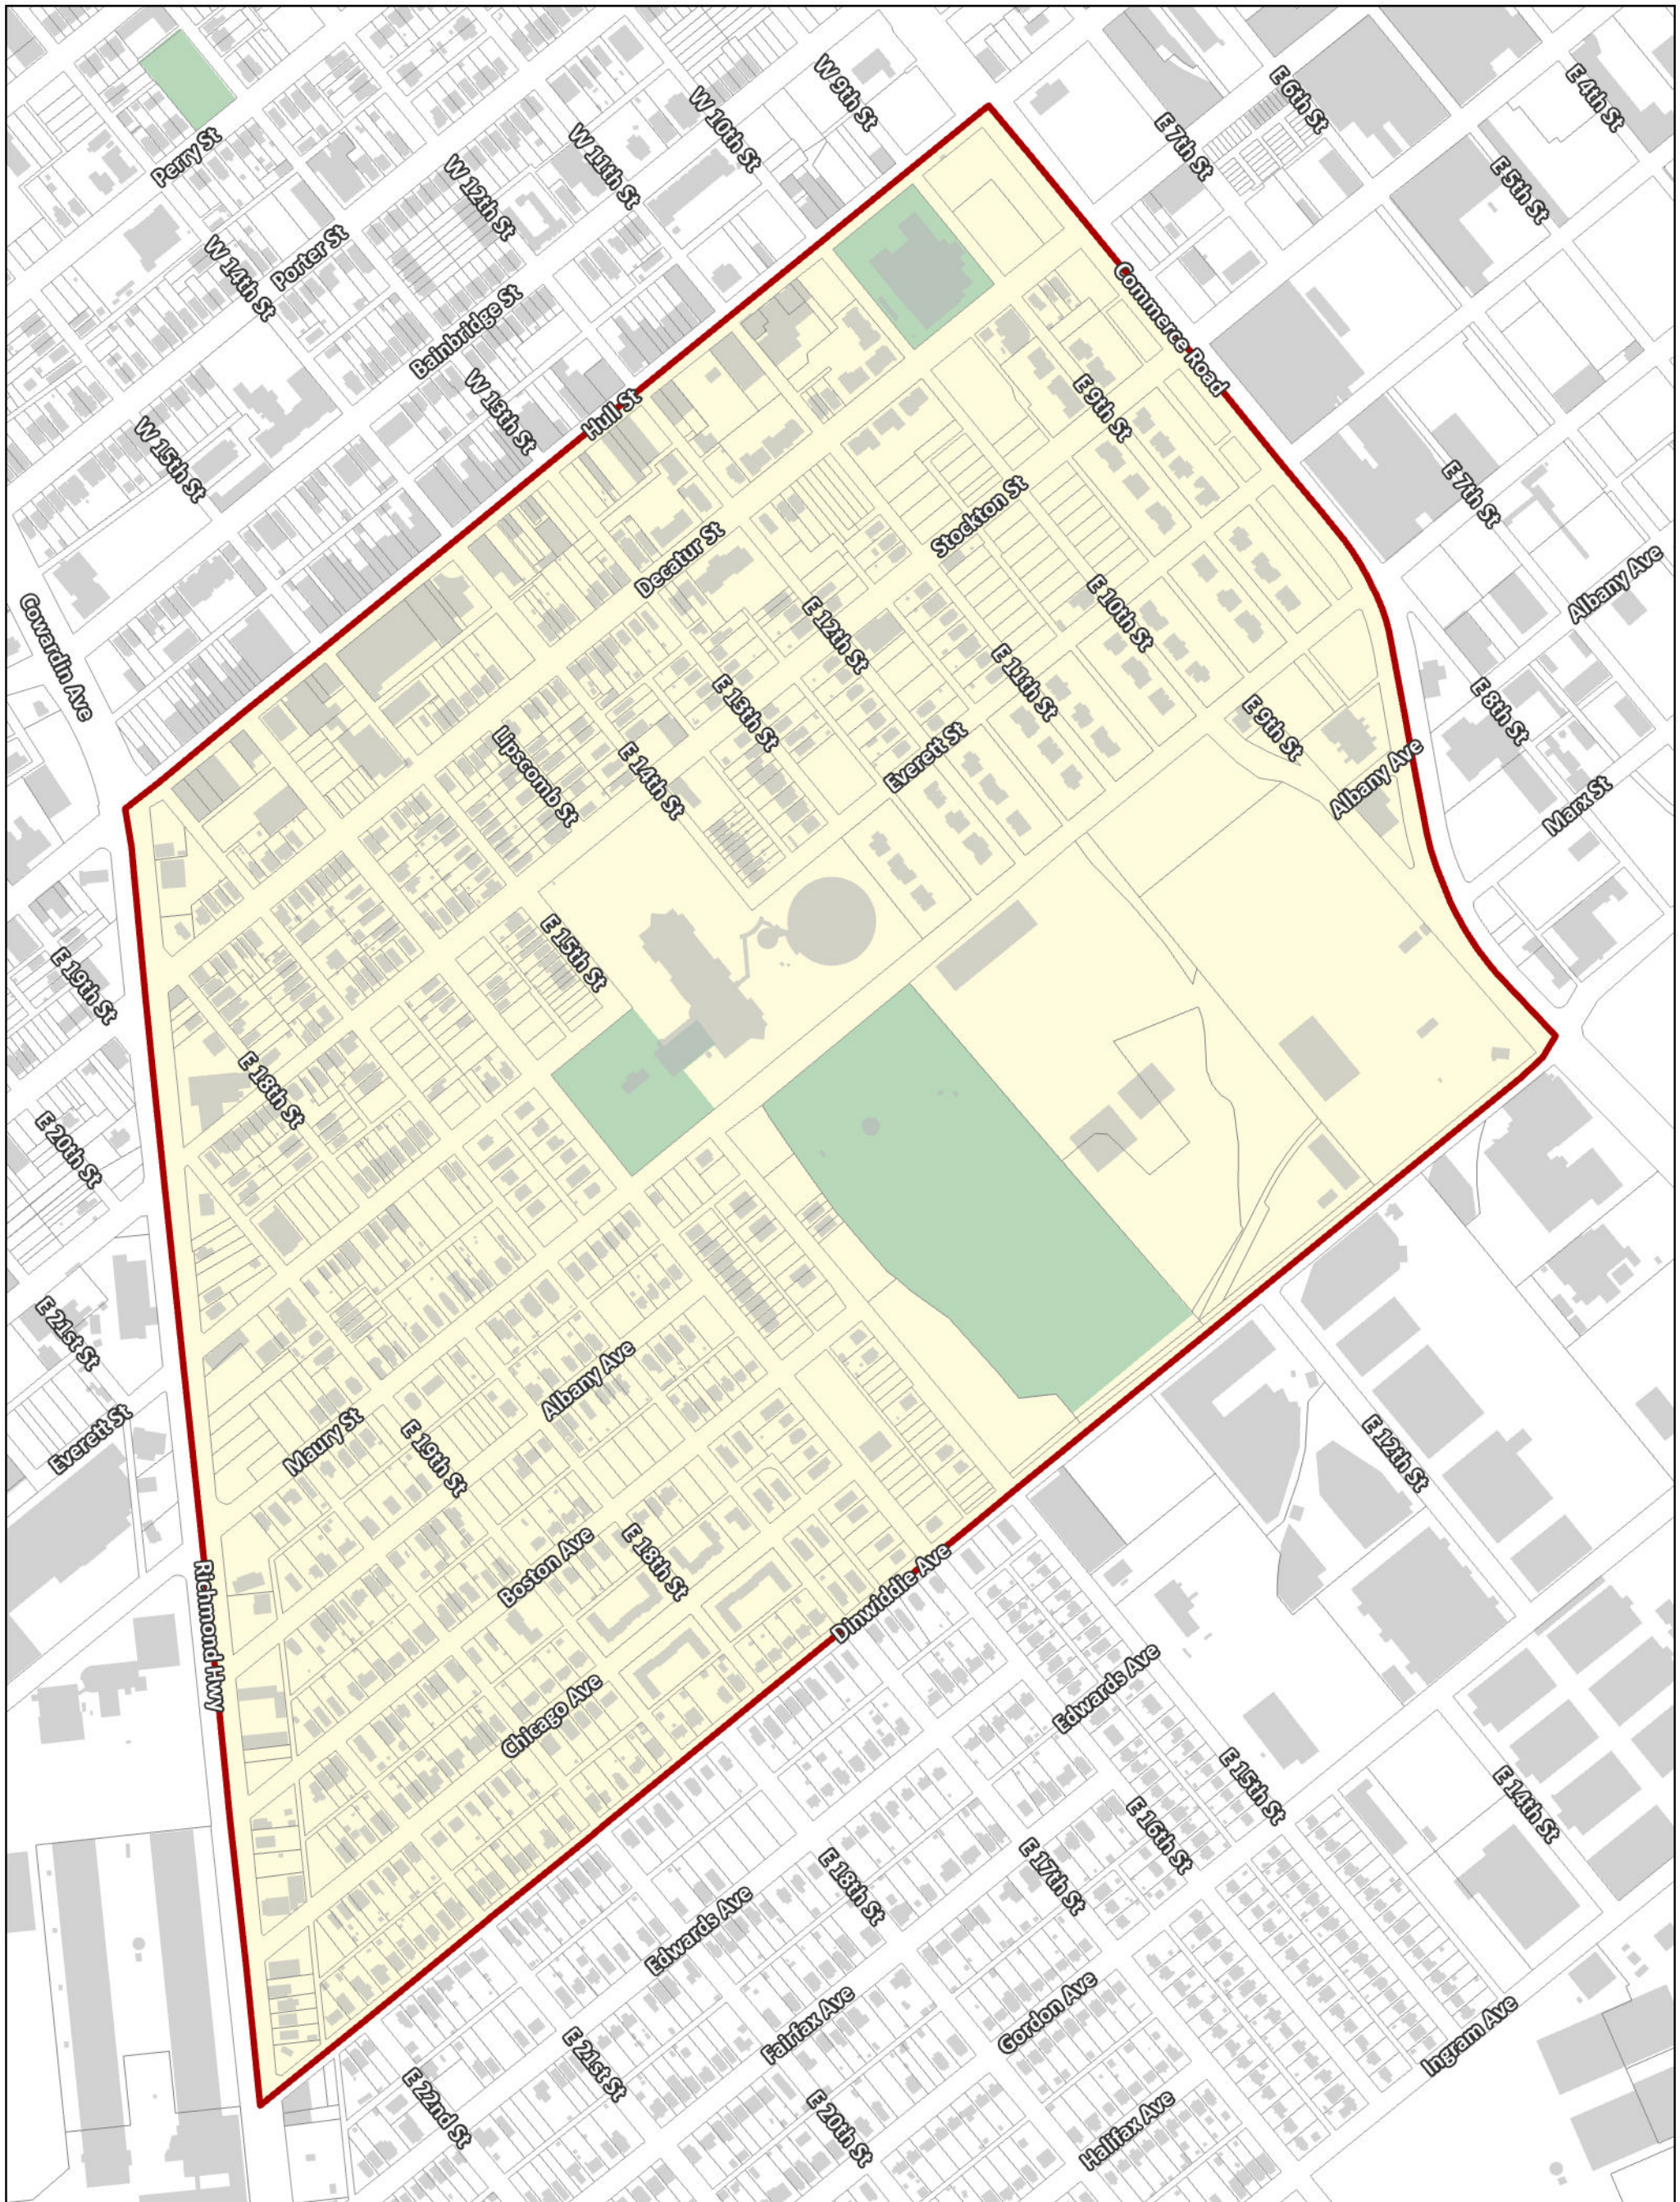

# Friends of the Historic Blackwell Neighborhood Association

City of Richmond, VA  
Geographic Information Systems

- Association Boundary
- City Boundary
- Parcels
- Buildings
- Parks & Open Space
- Water

Disclaimer:  
The City of Richmond assumes no liability either for any errors, omissions, or inaccuracies in the information provided regardless of the cause of such or for any decision made, action taken, or action not taken by the user in reliance upon any maps or information provided herein.