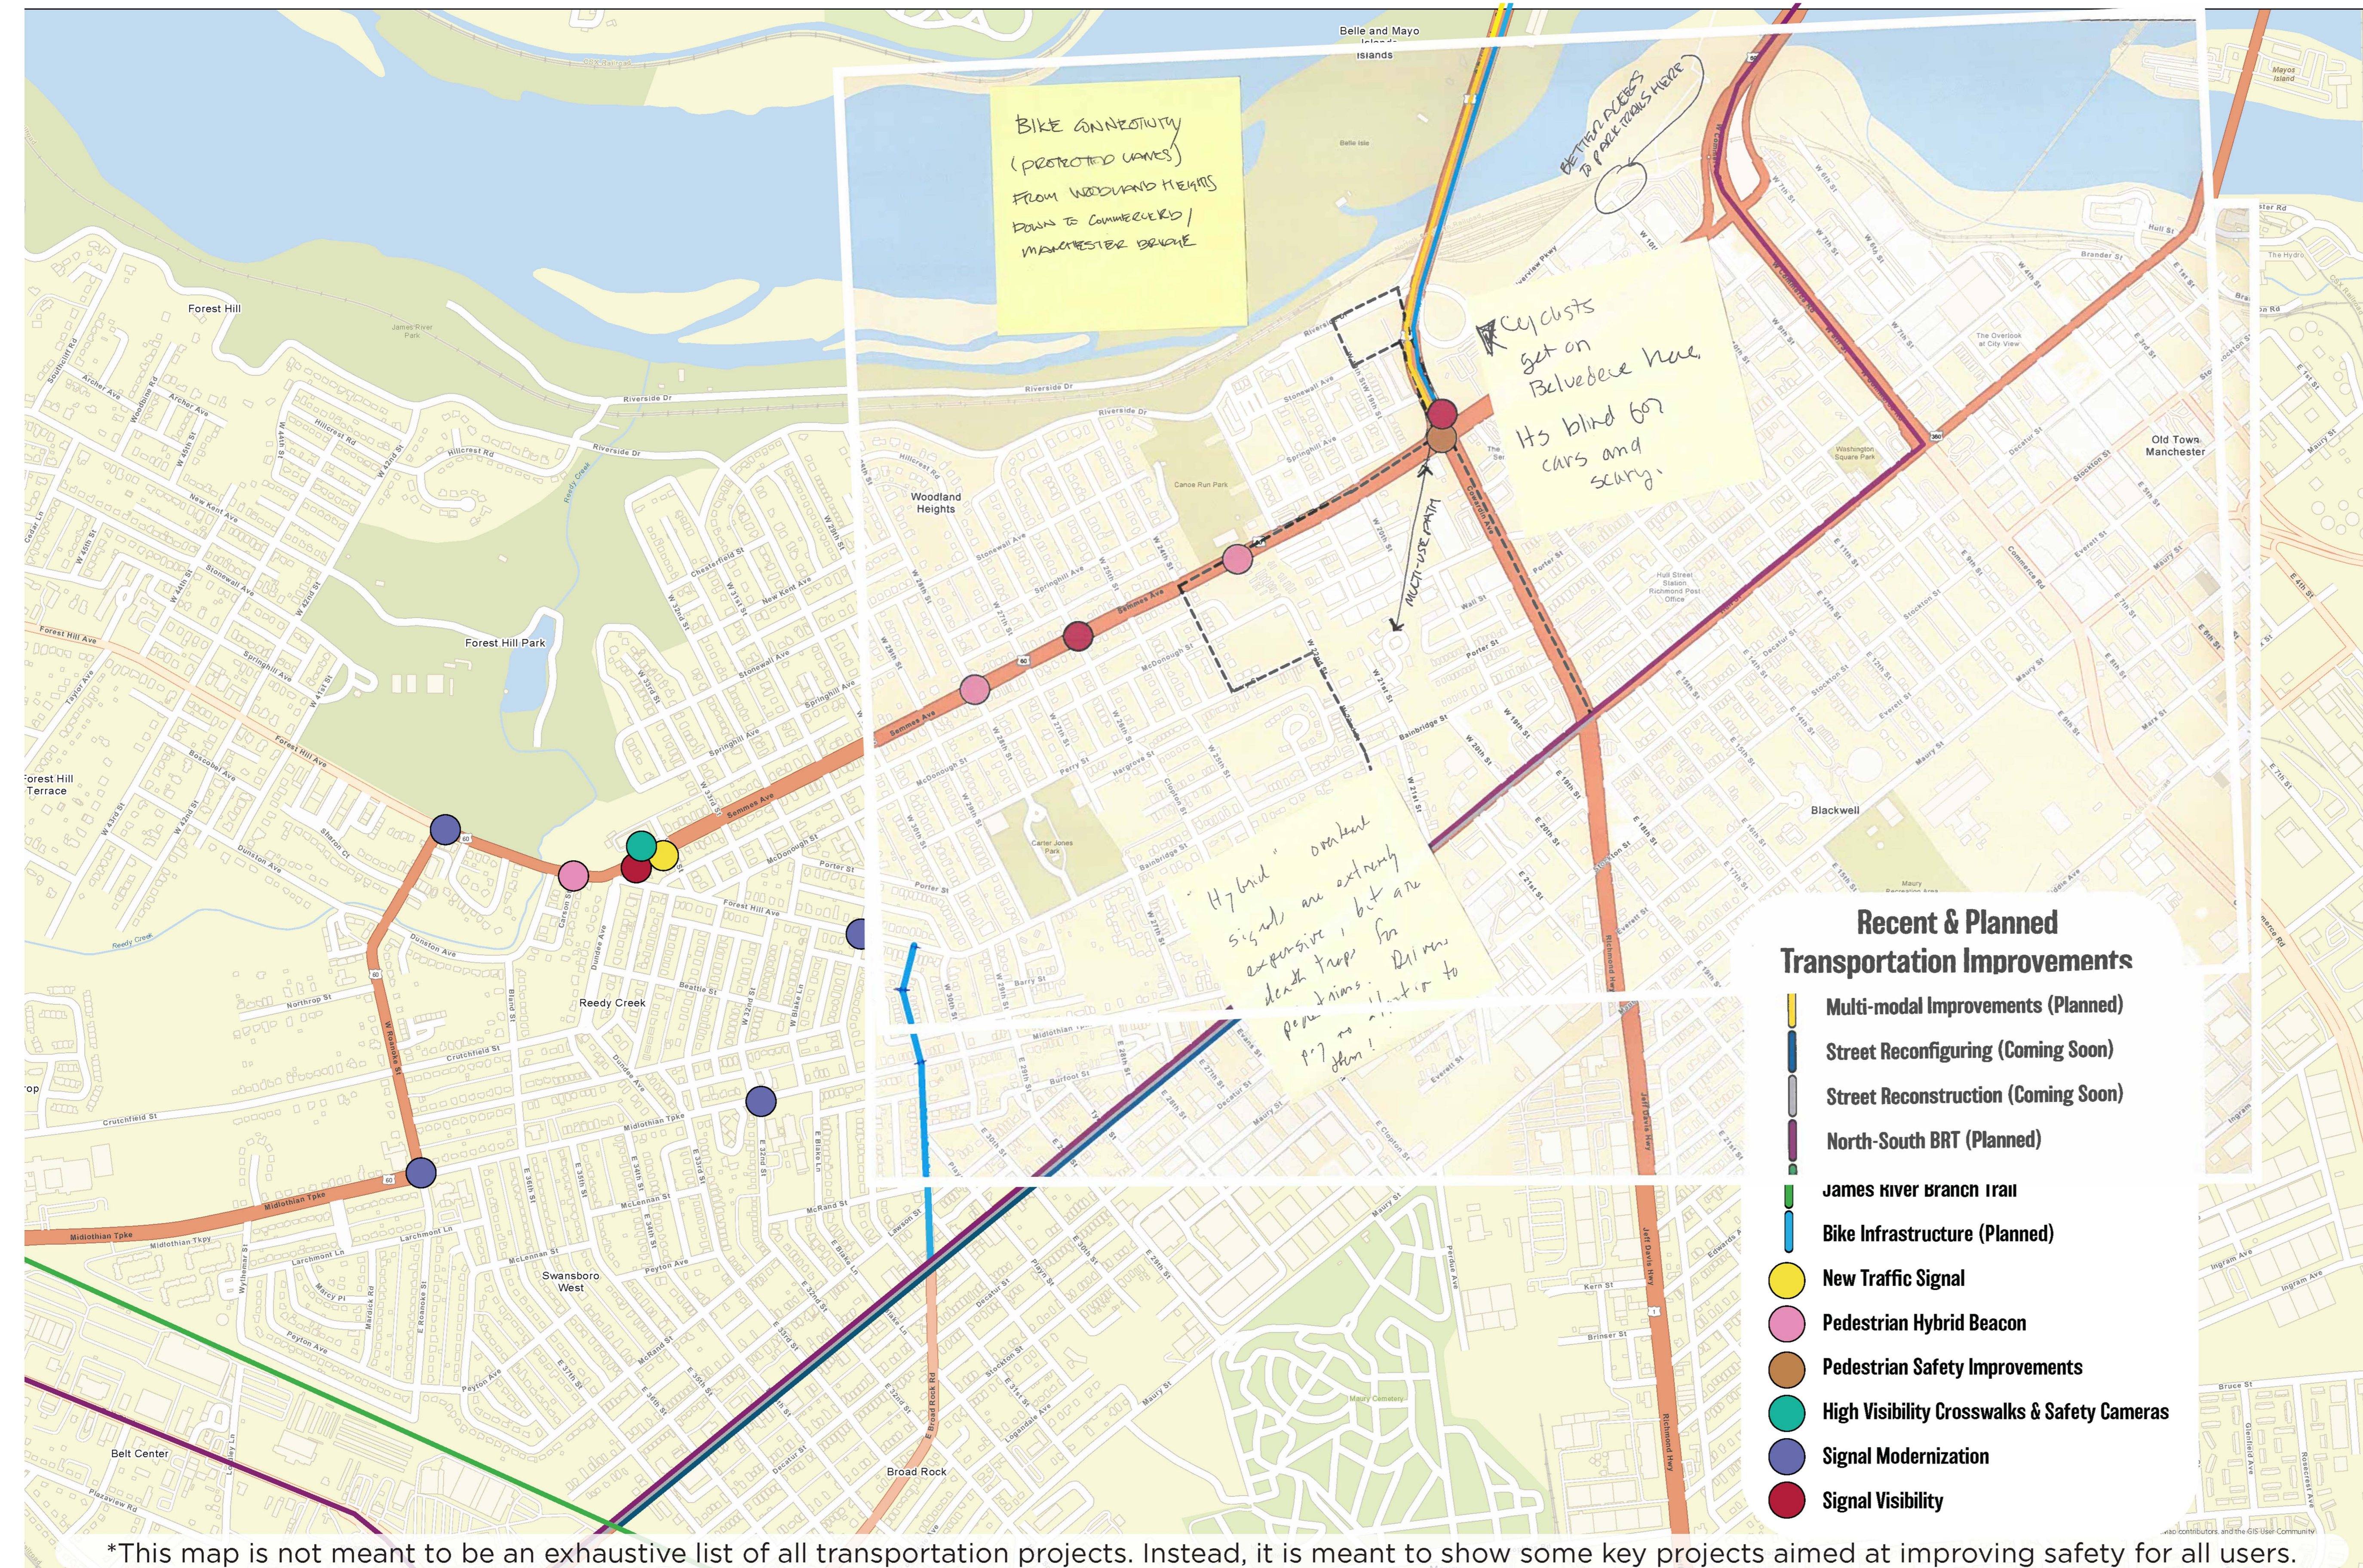

TRAFFIC AND PEDESTRIAN SAFETY

This map shows recent and planned projects. What else would you like to see?

TELL US HERE

SEMMES COWARDIN HULL Neighborhood Node Plan

Scan the QR Code or visit the website bit.ly/rvaSCHplan for more information about the plan.