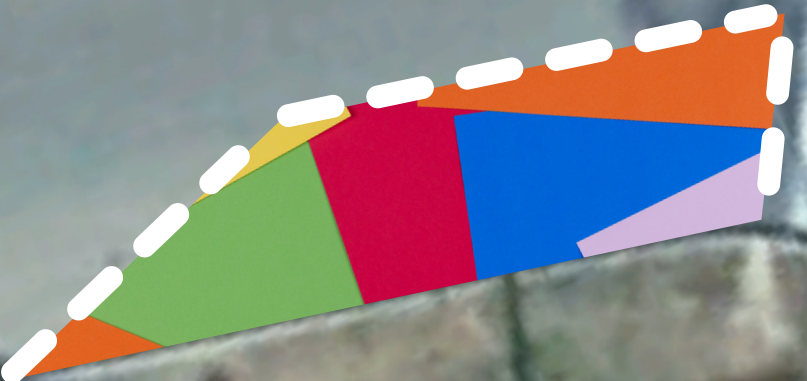

Painted curb extensions with flexposts narrows lanes to slow down intersection

Mosby St