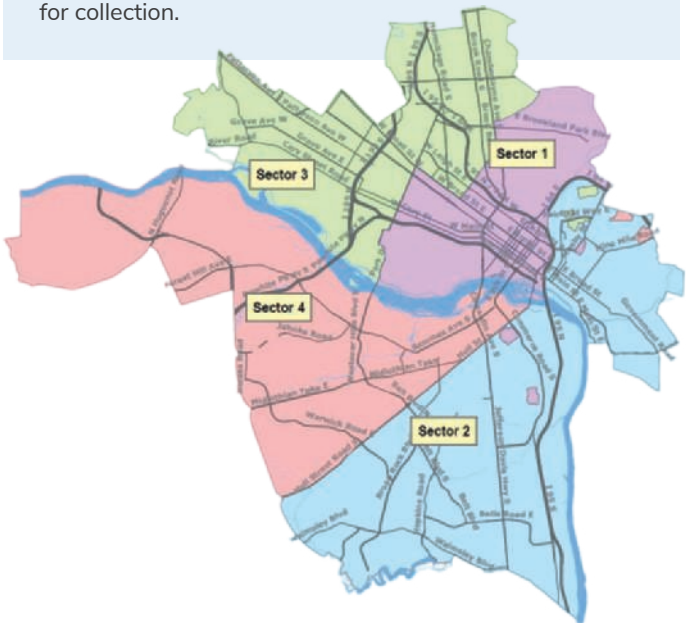

DEPARTMENT OF PUBLIC WORKS

2024-2025

Leaf Collection Program

Unlimited Bag Collection Option

During November & December (by sector/trash collection day)

DPW has divided the city into four sectors for bagged leaves based on trash collection days. During this period, residents may put out an unlimited number of bags for collection.

Wednesday Trash Collection (Sector 1)

Bagged leaves will be picked up between November 6 - November 20

Thursday Trash Collection (Sector 2)

Bagged leaves will be picked up between November 21 - December 1

Monday Trash Collection (Sector 3)

Bagged leaves will be picked up between December 3 - December 18

Tuesday Trash Collection (Sector 4)

Bagged leaves will be picked up between December 19 - December 31