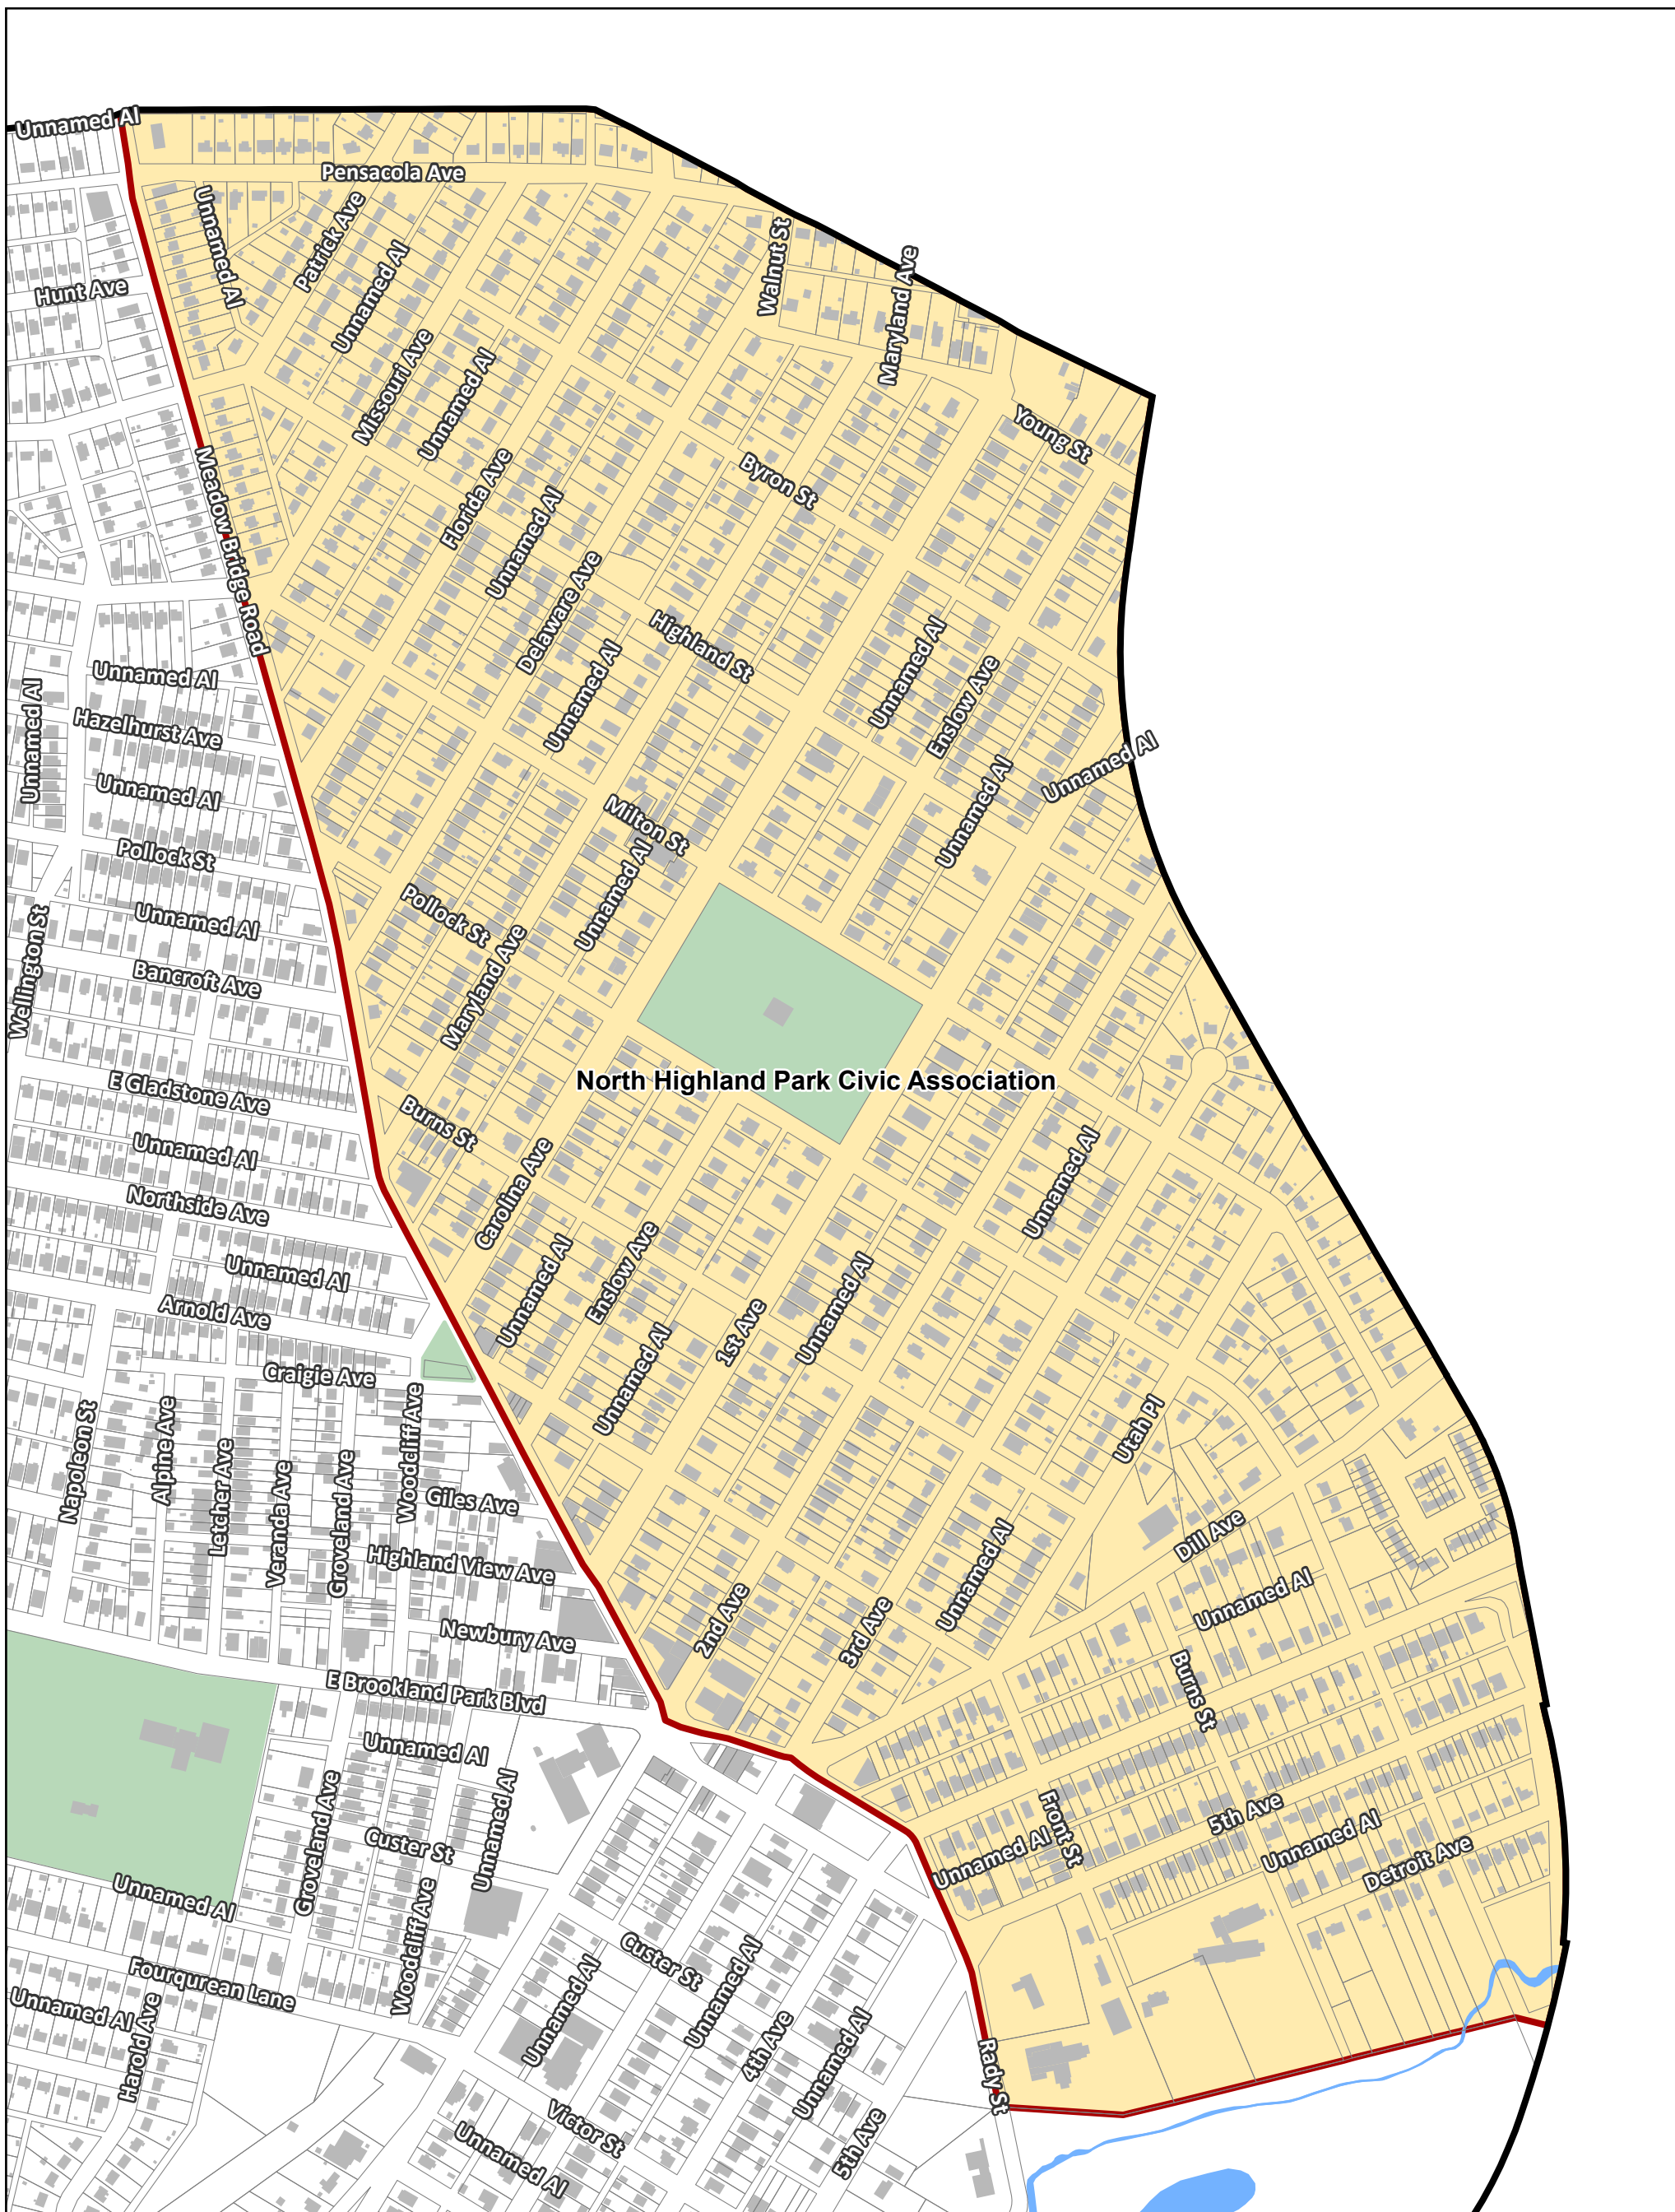

North Highland Park Civic Association

City of Richmond, VA
Geographic Information Systems

- Association Boundary
- City Boundary
- Parcels
- Buildings
- Parks & Open Space
- Water

Location Reference

Disclaimer:
The City of Richmond assumes no liability either for any errors, omissions, or inaccuracies in the information provided regardless of the cause of such or for any decision made, action taken, or action not taken by the user in reliance upon any maps or information rovided herein.