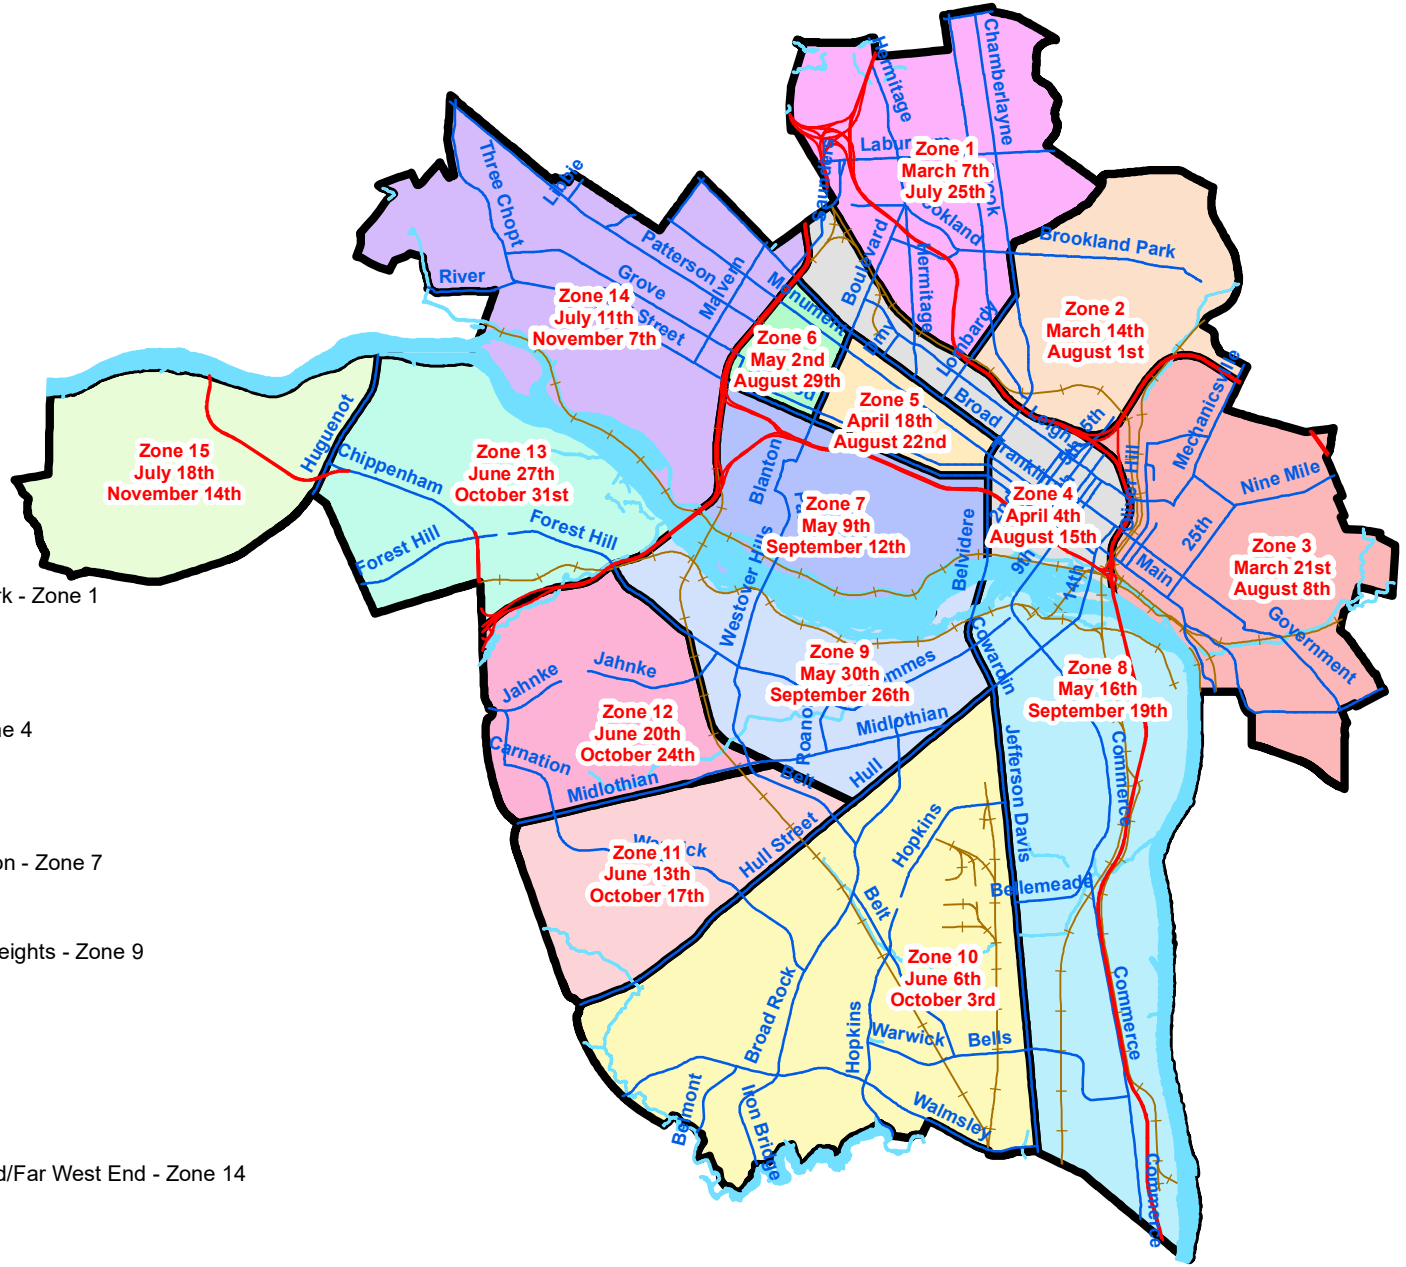

2020 Neighborhood Clean Up Schedule

City of Richmond, VA

Geographic Information Systems

Legend

- Major Highways
- Streets
- Railroads
- WaterBody

Neighborhood Clean Up Areas

ZoneName

- Bellevue/ Ginter Park/ Washington Park - Zone 1
- Northside/Highland Park - Zone 2
- Church Hill/Fulton - Zone 3
- Newtowne/Carver/Jackson Ward - Zone 4
- The Fan/Shaffer - Zone 5
- Museum District - Zone 6
- Maymont/Byrd Park/Oregon Hill/Carillon - Zone 7
- Bellemeade - Zone 8
- Westover Hills/Forest Hill/Woodland Heights - Zone 9
- Broad Rock/Brookbury - Zone 10
- Worthington Farms - Zone 11
- Westover Gardens - Zone 12
- Stafford Hills/Willow Oaks - Zone 13
- Windsor Farms/University of Richmond/Far West End - Zone 14
- Stony Point - Zone 15

1 inch = 8,700 feet