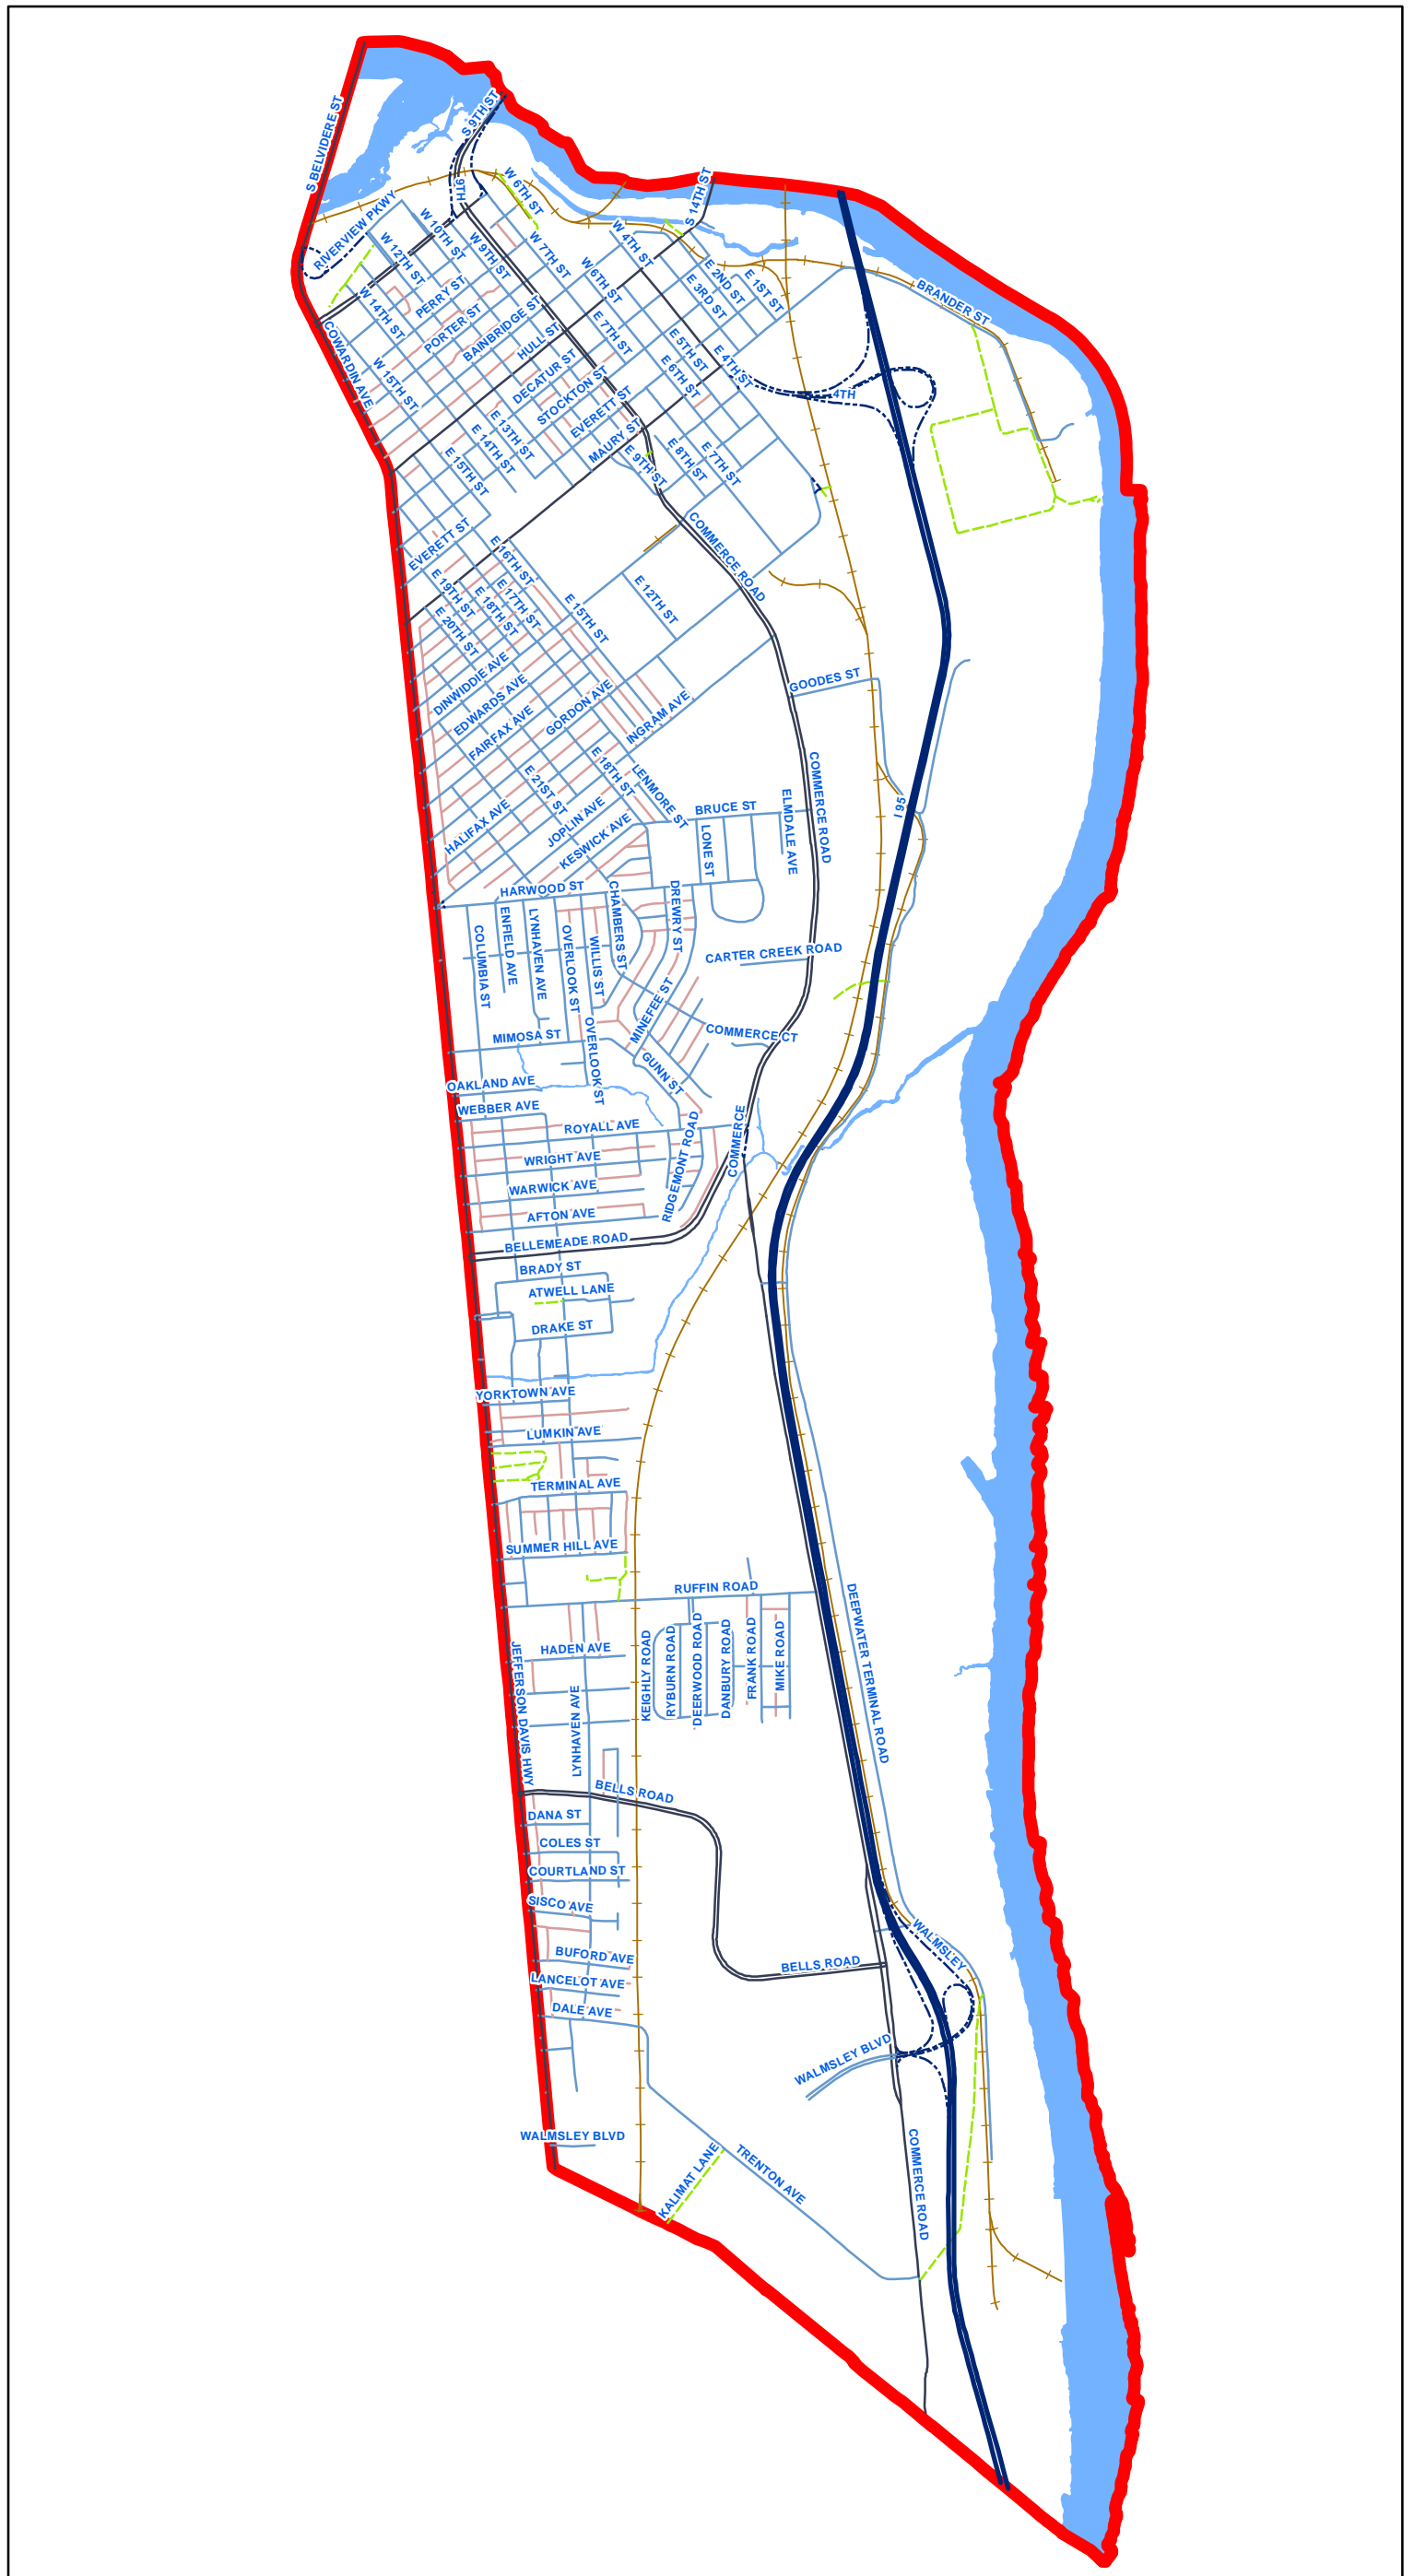

Street Sweeping Route 8: Bainbridge/Bellemeade/ Davee Gardens

City of Richmond, VA
Geographic Information Systems

Legend

StreetType

- Freeway
- Freeway Interchange
- Primary Road
- Secondary Road
- Ramp
- Alley
- Private Road
- Railroads
- Area 8

Location Reference