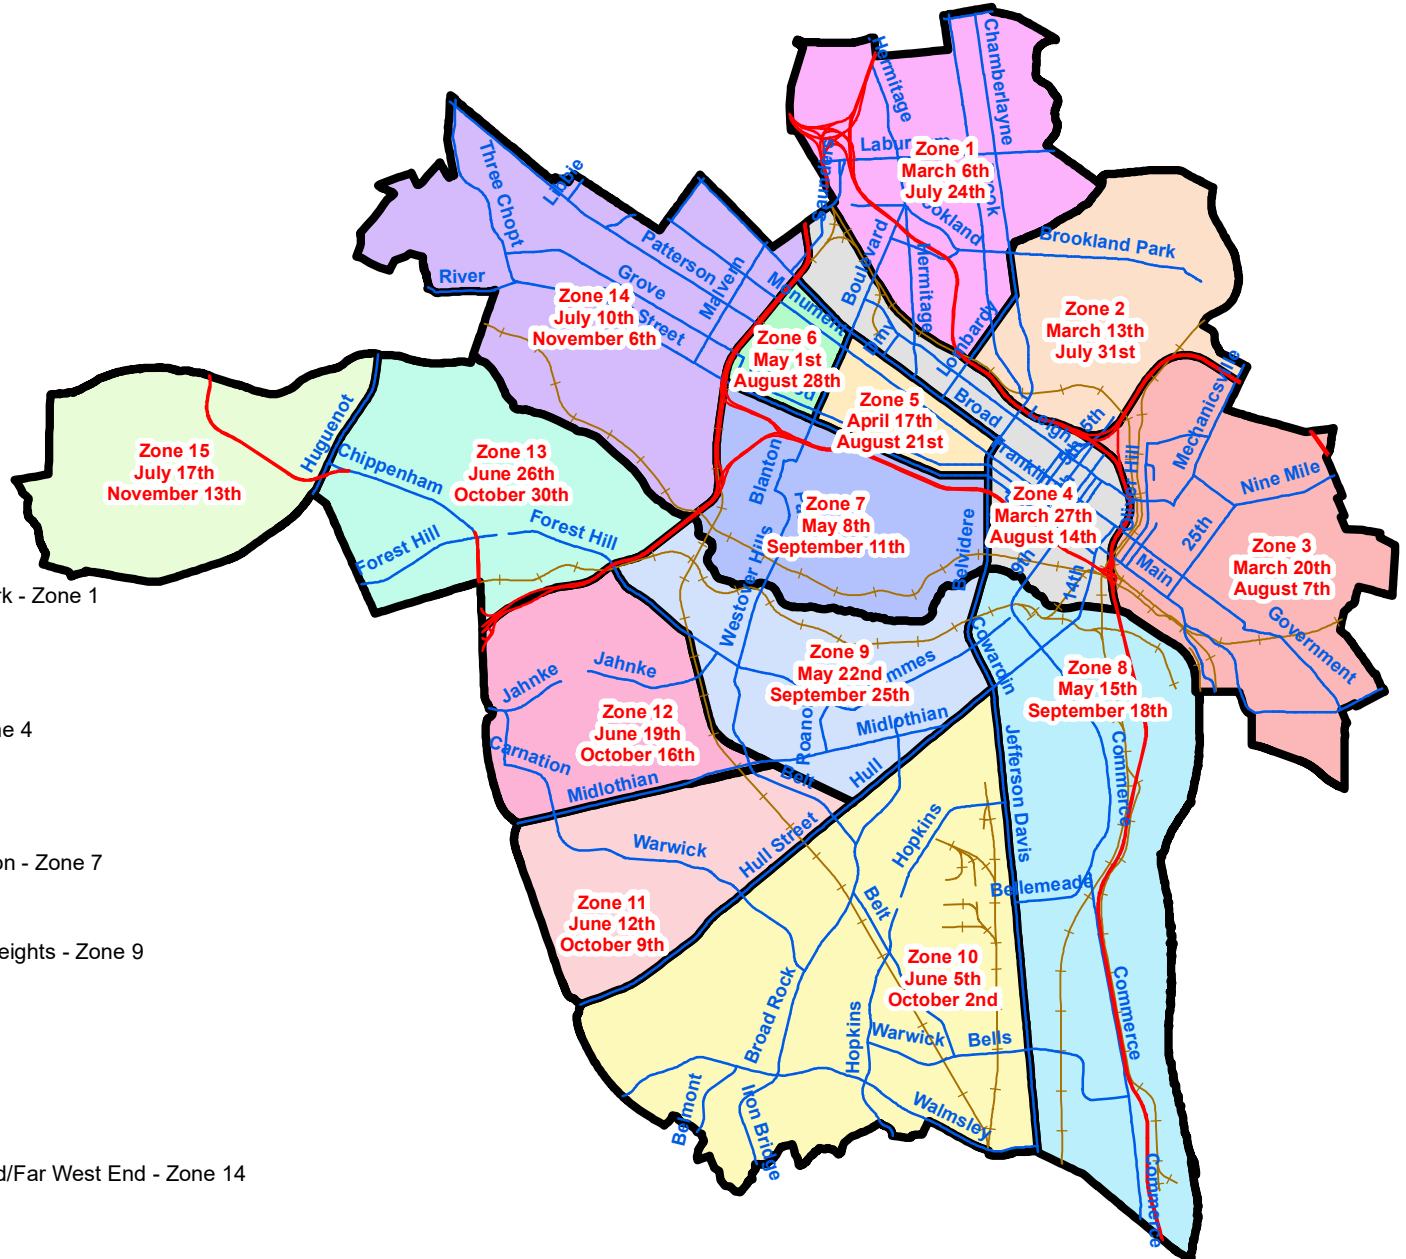

2021 Neighborhood Clean Up Schedule

City of Richmond, VA

Geographic Information Systems

Legend

- Major Highways
- Streets
- Railroads
- James River

Neighborhood Clean Up Areas

ZoneName

- Bellevue/ Ginter Park/ Washington Park - Zone 1
- Northside/Highland Park - Zone 2
- Church Hill/Fulton - Zone 3
- Newtowne/Carver/Jackson Ward - Zone 4
- The Fan/Shaffer - Zone 5
- Museum District - Zone 6
- Maymont/Byrd Park/Oregon Hill/Carillon - Zone 7
- Bellemeade - Zone 8
- Westover Hills/Forest Hill/Woodland Heights - Zone 9
- Broad Rock/Brookbury - Zone 10
- Worthington Farms - Zone 11
- Westover Gardens - Zone 12
- Stafford Hills/Willow Oaks - Zone 13
- Windsor Farms/University of Richmond/Far West End - Zone 14
- Stony Point - Zone 15

1 inch = 8,700 feet