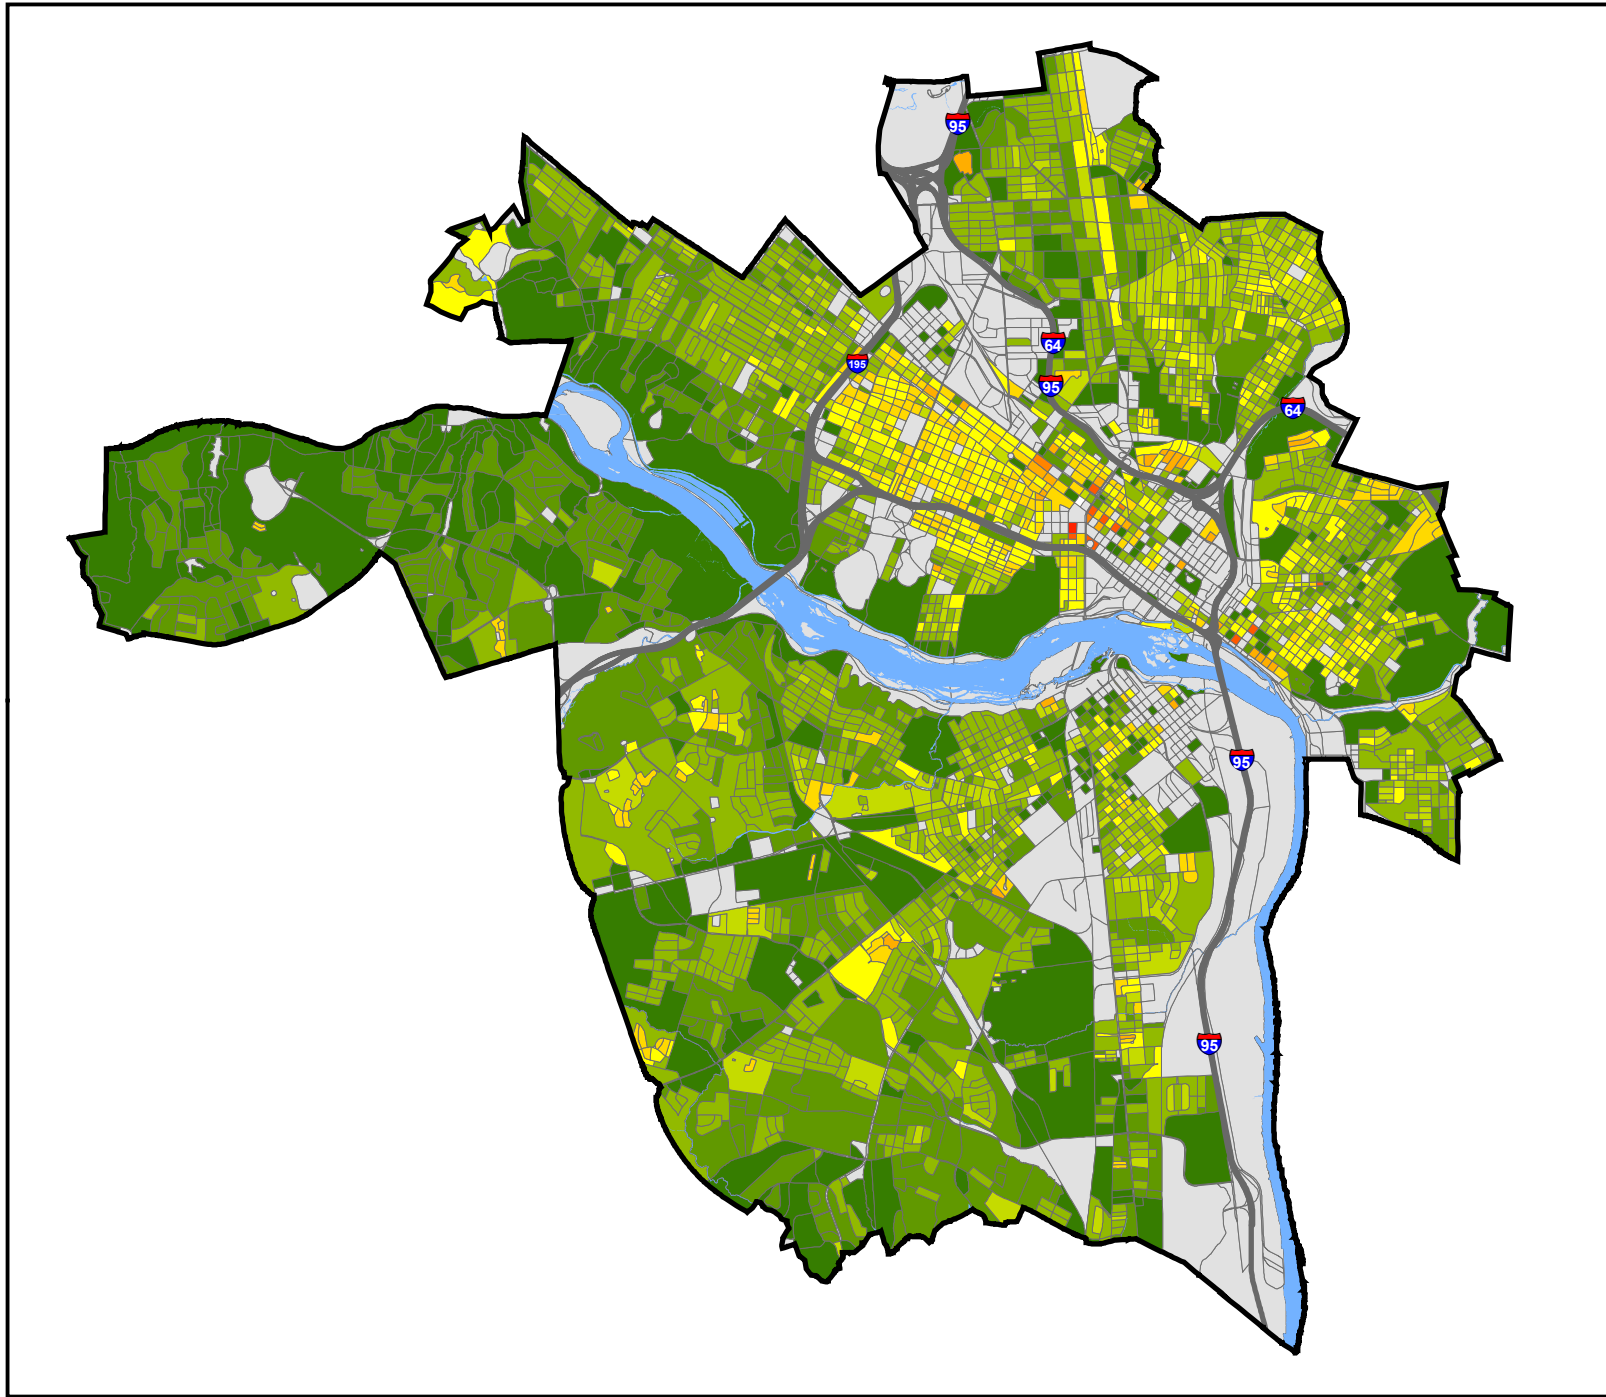

# Population Density (per acre) - 2010 Census

City of Richmond, VA  
Geographic Information Systems

## Population Density persons / acre

Source:  
U.S. Census Bureau, 2010 Census

Disclaimer:  
The City of Richmond assumes no liability either for any errors, omissions, or inaccuracies in the information provided regardless of the cause of such or for any decision made, action taken, or action not taken by the user in reliance upon any maps or information provided herein.

1 inch = 2 miles  
1:100,000