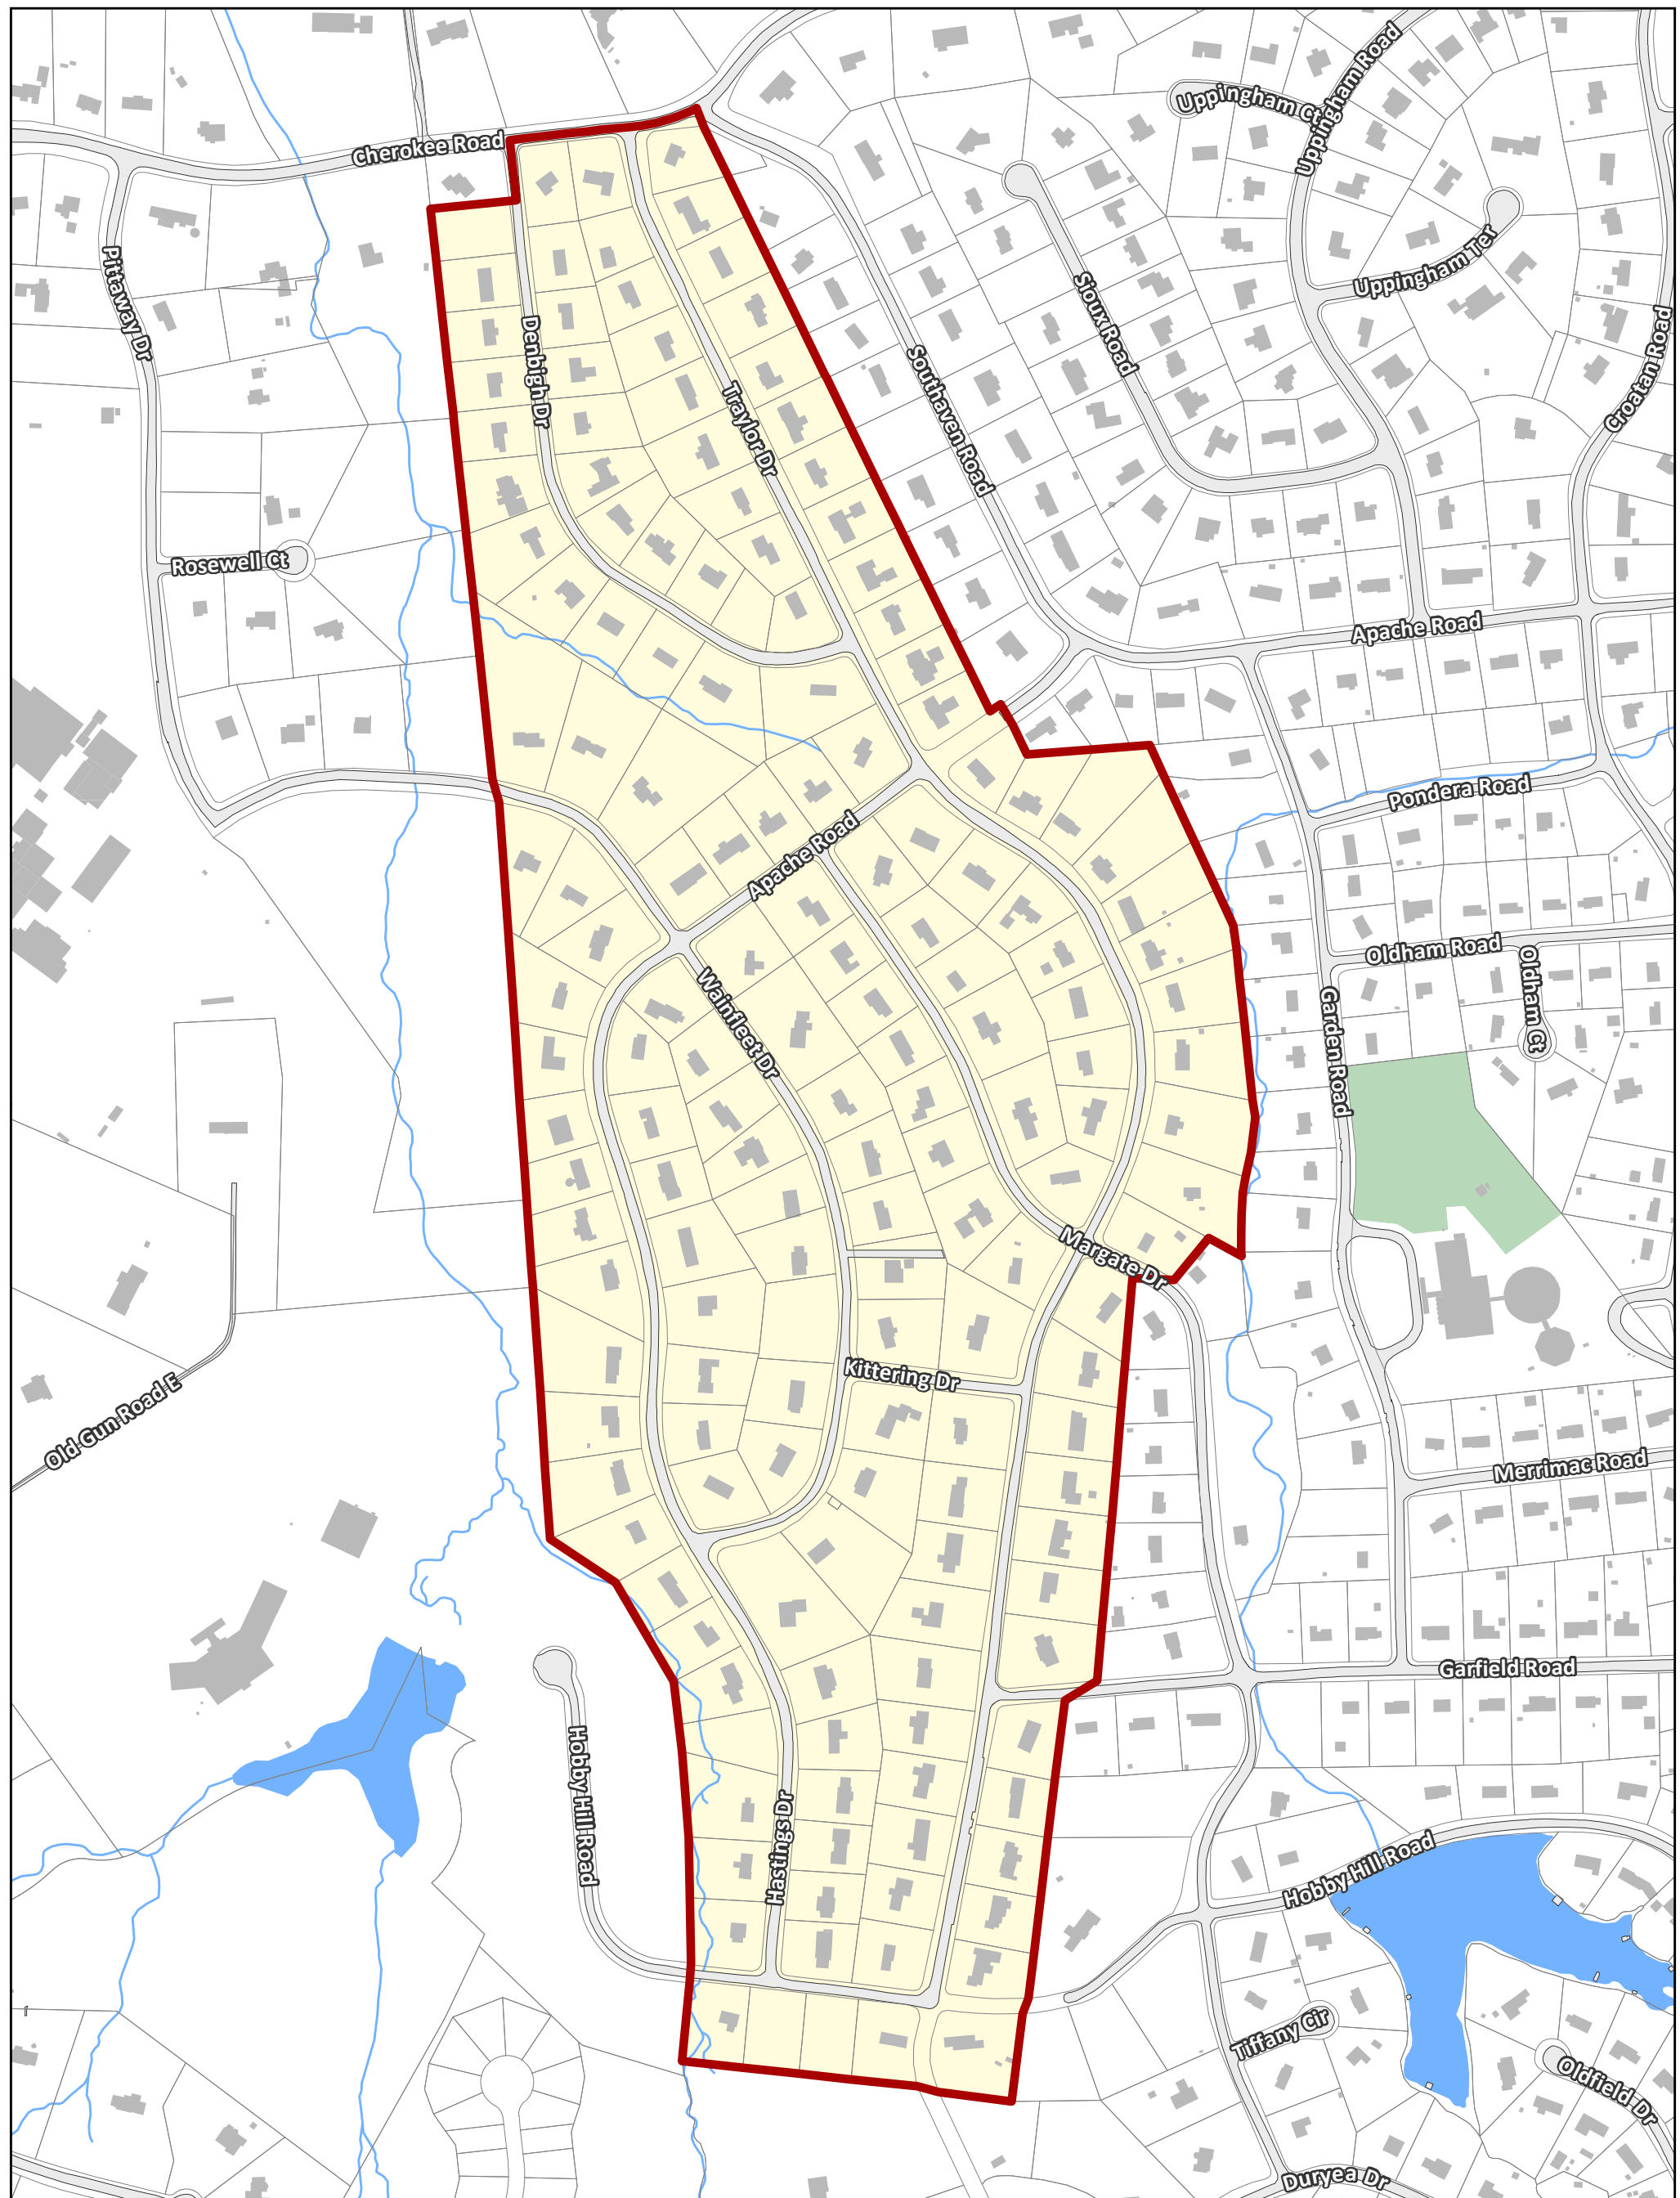

Traylor Estates Civic Association

City of Richmond, VA

Geographic Information Systems

- | | | | |
|---|----------------------|---|--------------------|
|  | Association Boundary |  | Buildings |
|  | City Boundary |  | Parks & Open Space |
|  | Parcels |  | Water |

Disclaimer:
The City of Richmond assumes no liability either for any errors, omissions, or inaccuracies in the information provided regardless of the cause of such or for any decision made, action taken, or action not taken by the user in reliance upon any maps or information rovided herein.