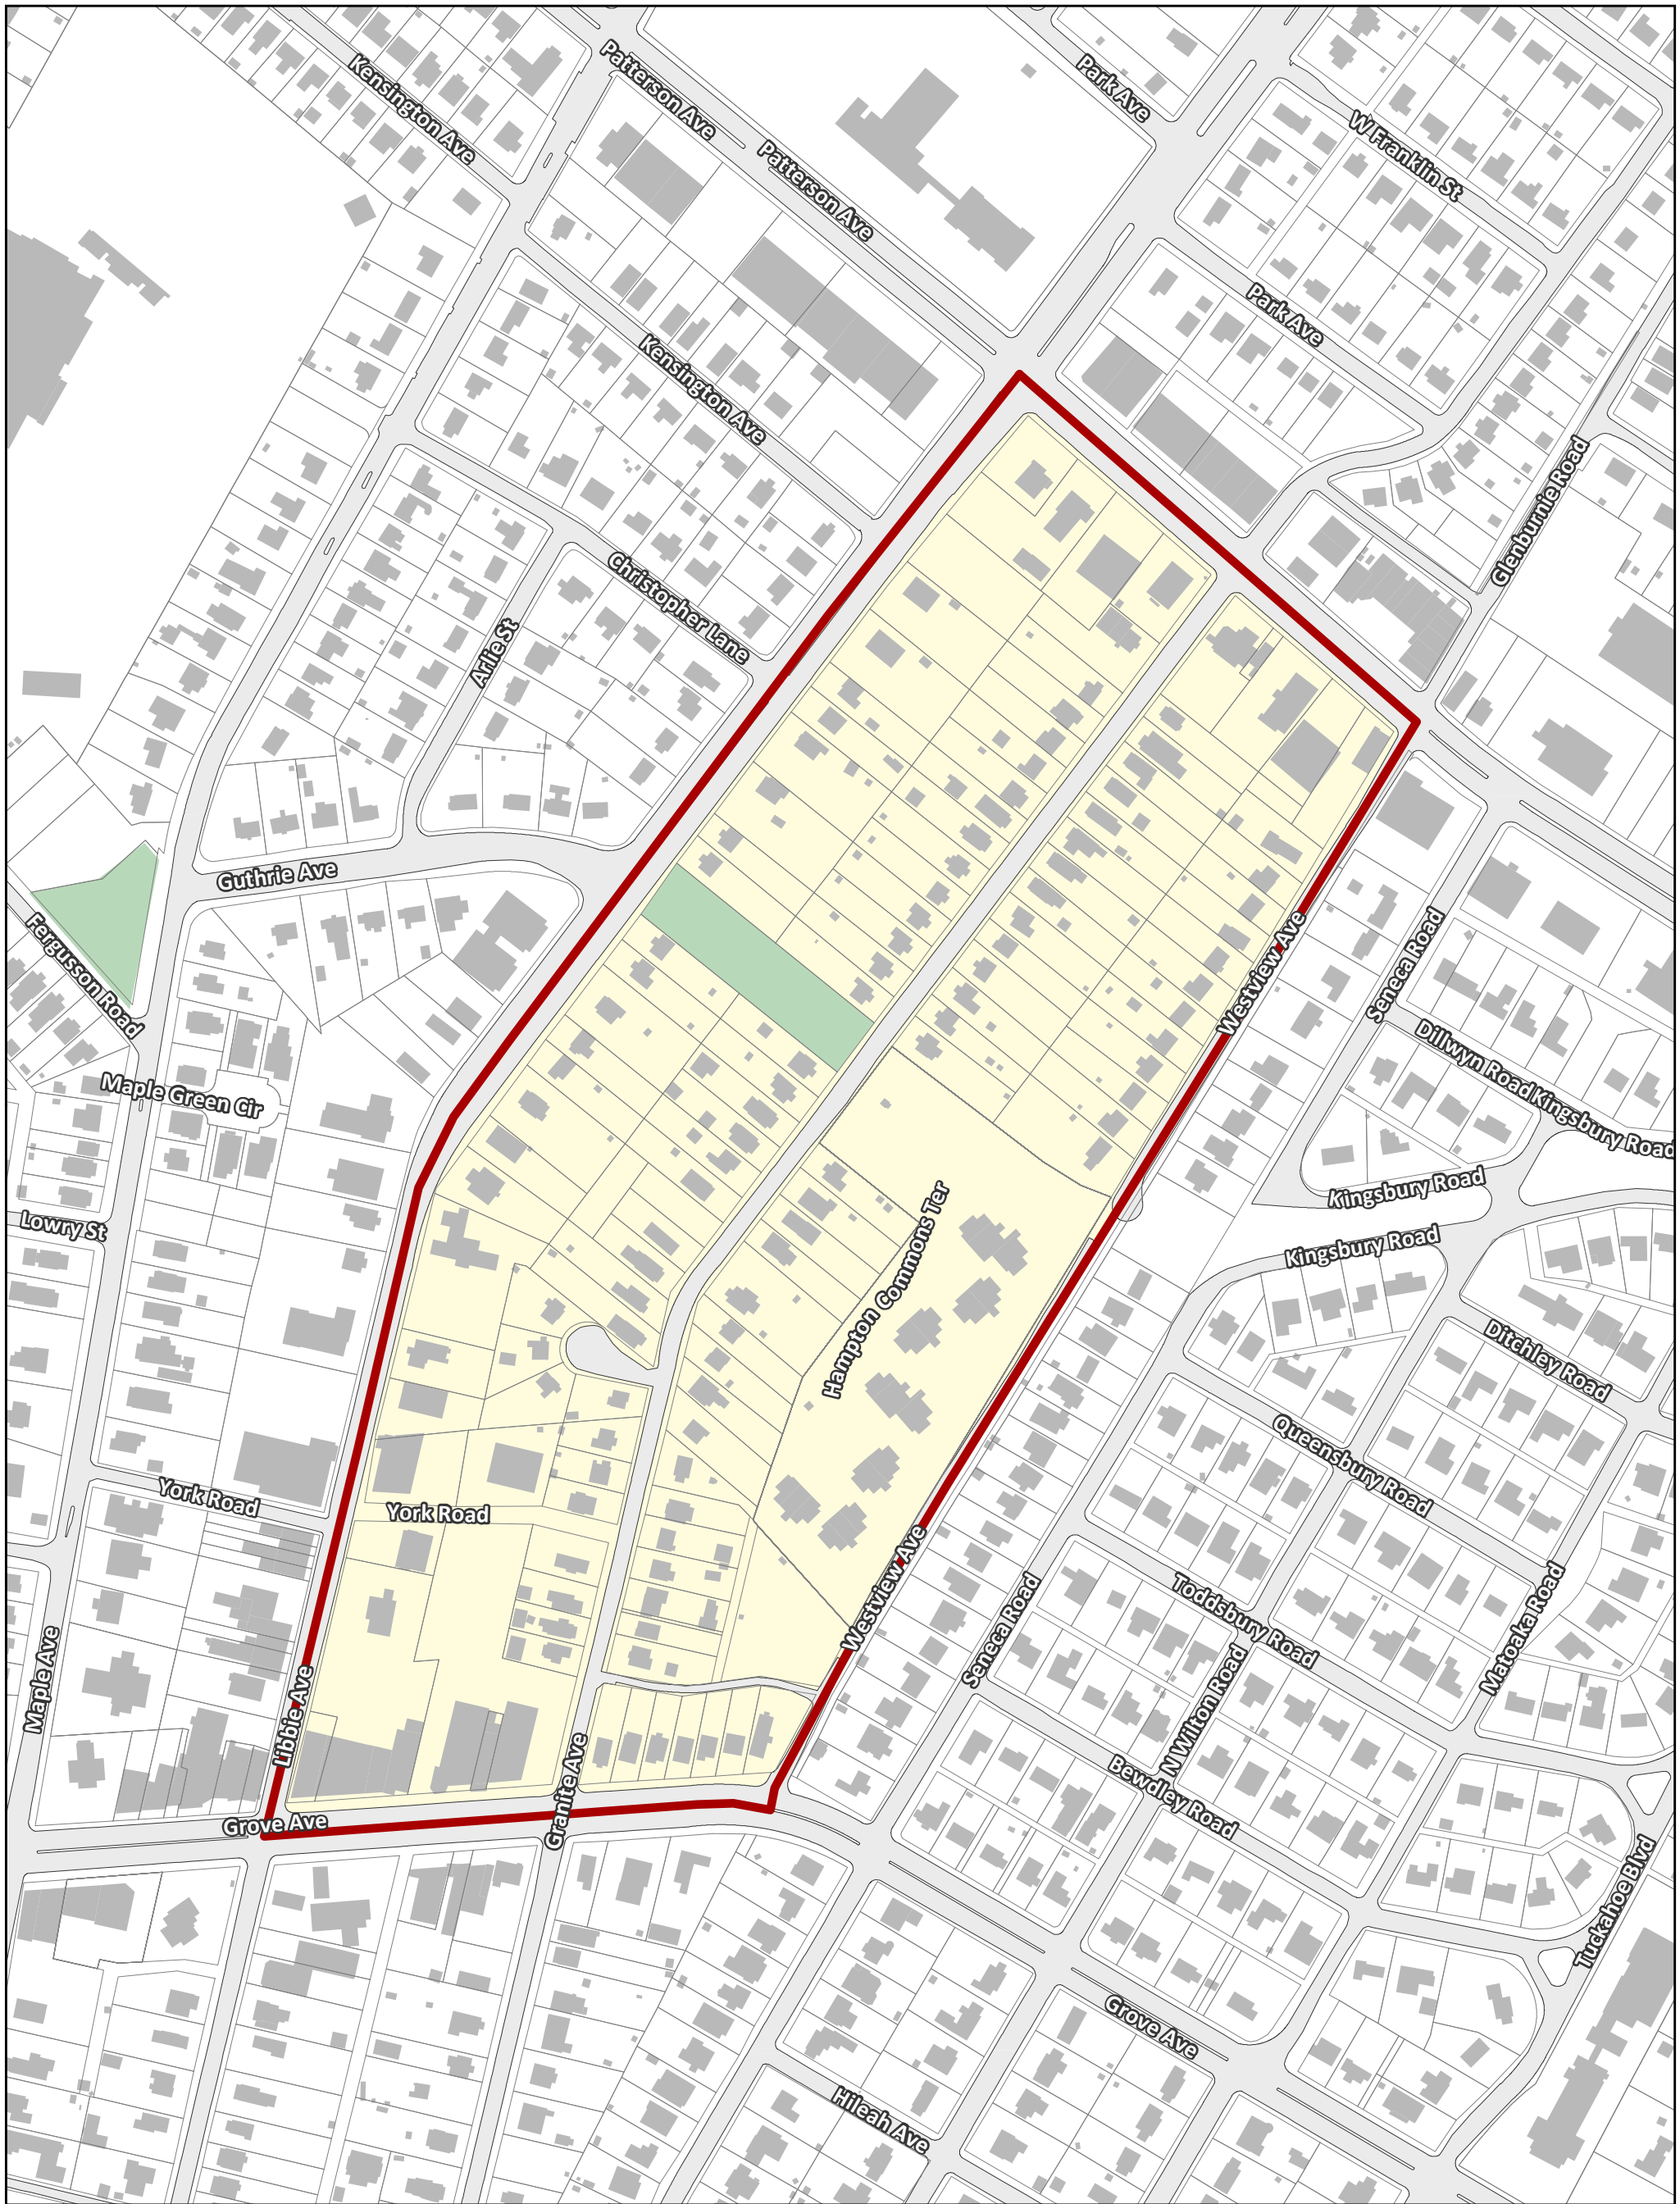

# Granite Area Civic Association

City of Richmond, VA

Geographic Information Systems

- Association Boundary
- City Boundary
- Parcels
- Buildings
- Parks & Open Space
- Water

Disclaimer:  
The City of Richmond assumes no liability either for any errors, omissions, or inaccuracies in the information provided regardless of the cause of such or for any decision made, action taken, or action not taken by the user in reliance upon any maps or information rovided herein.