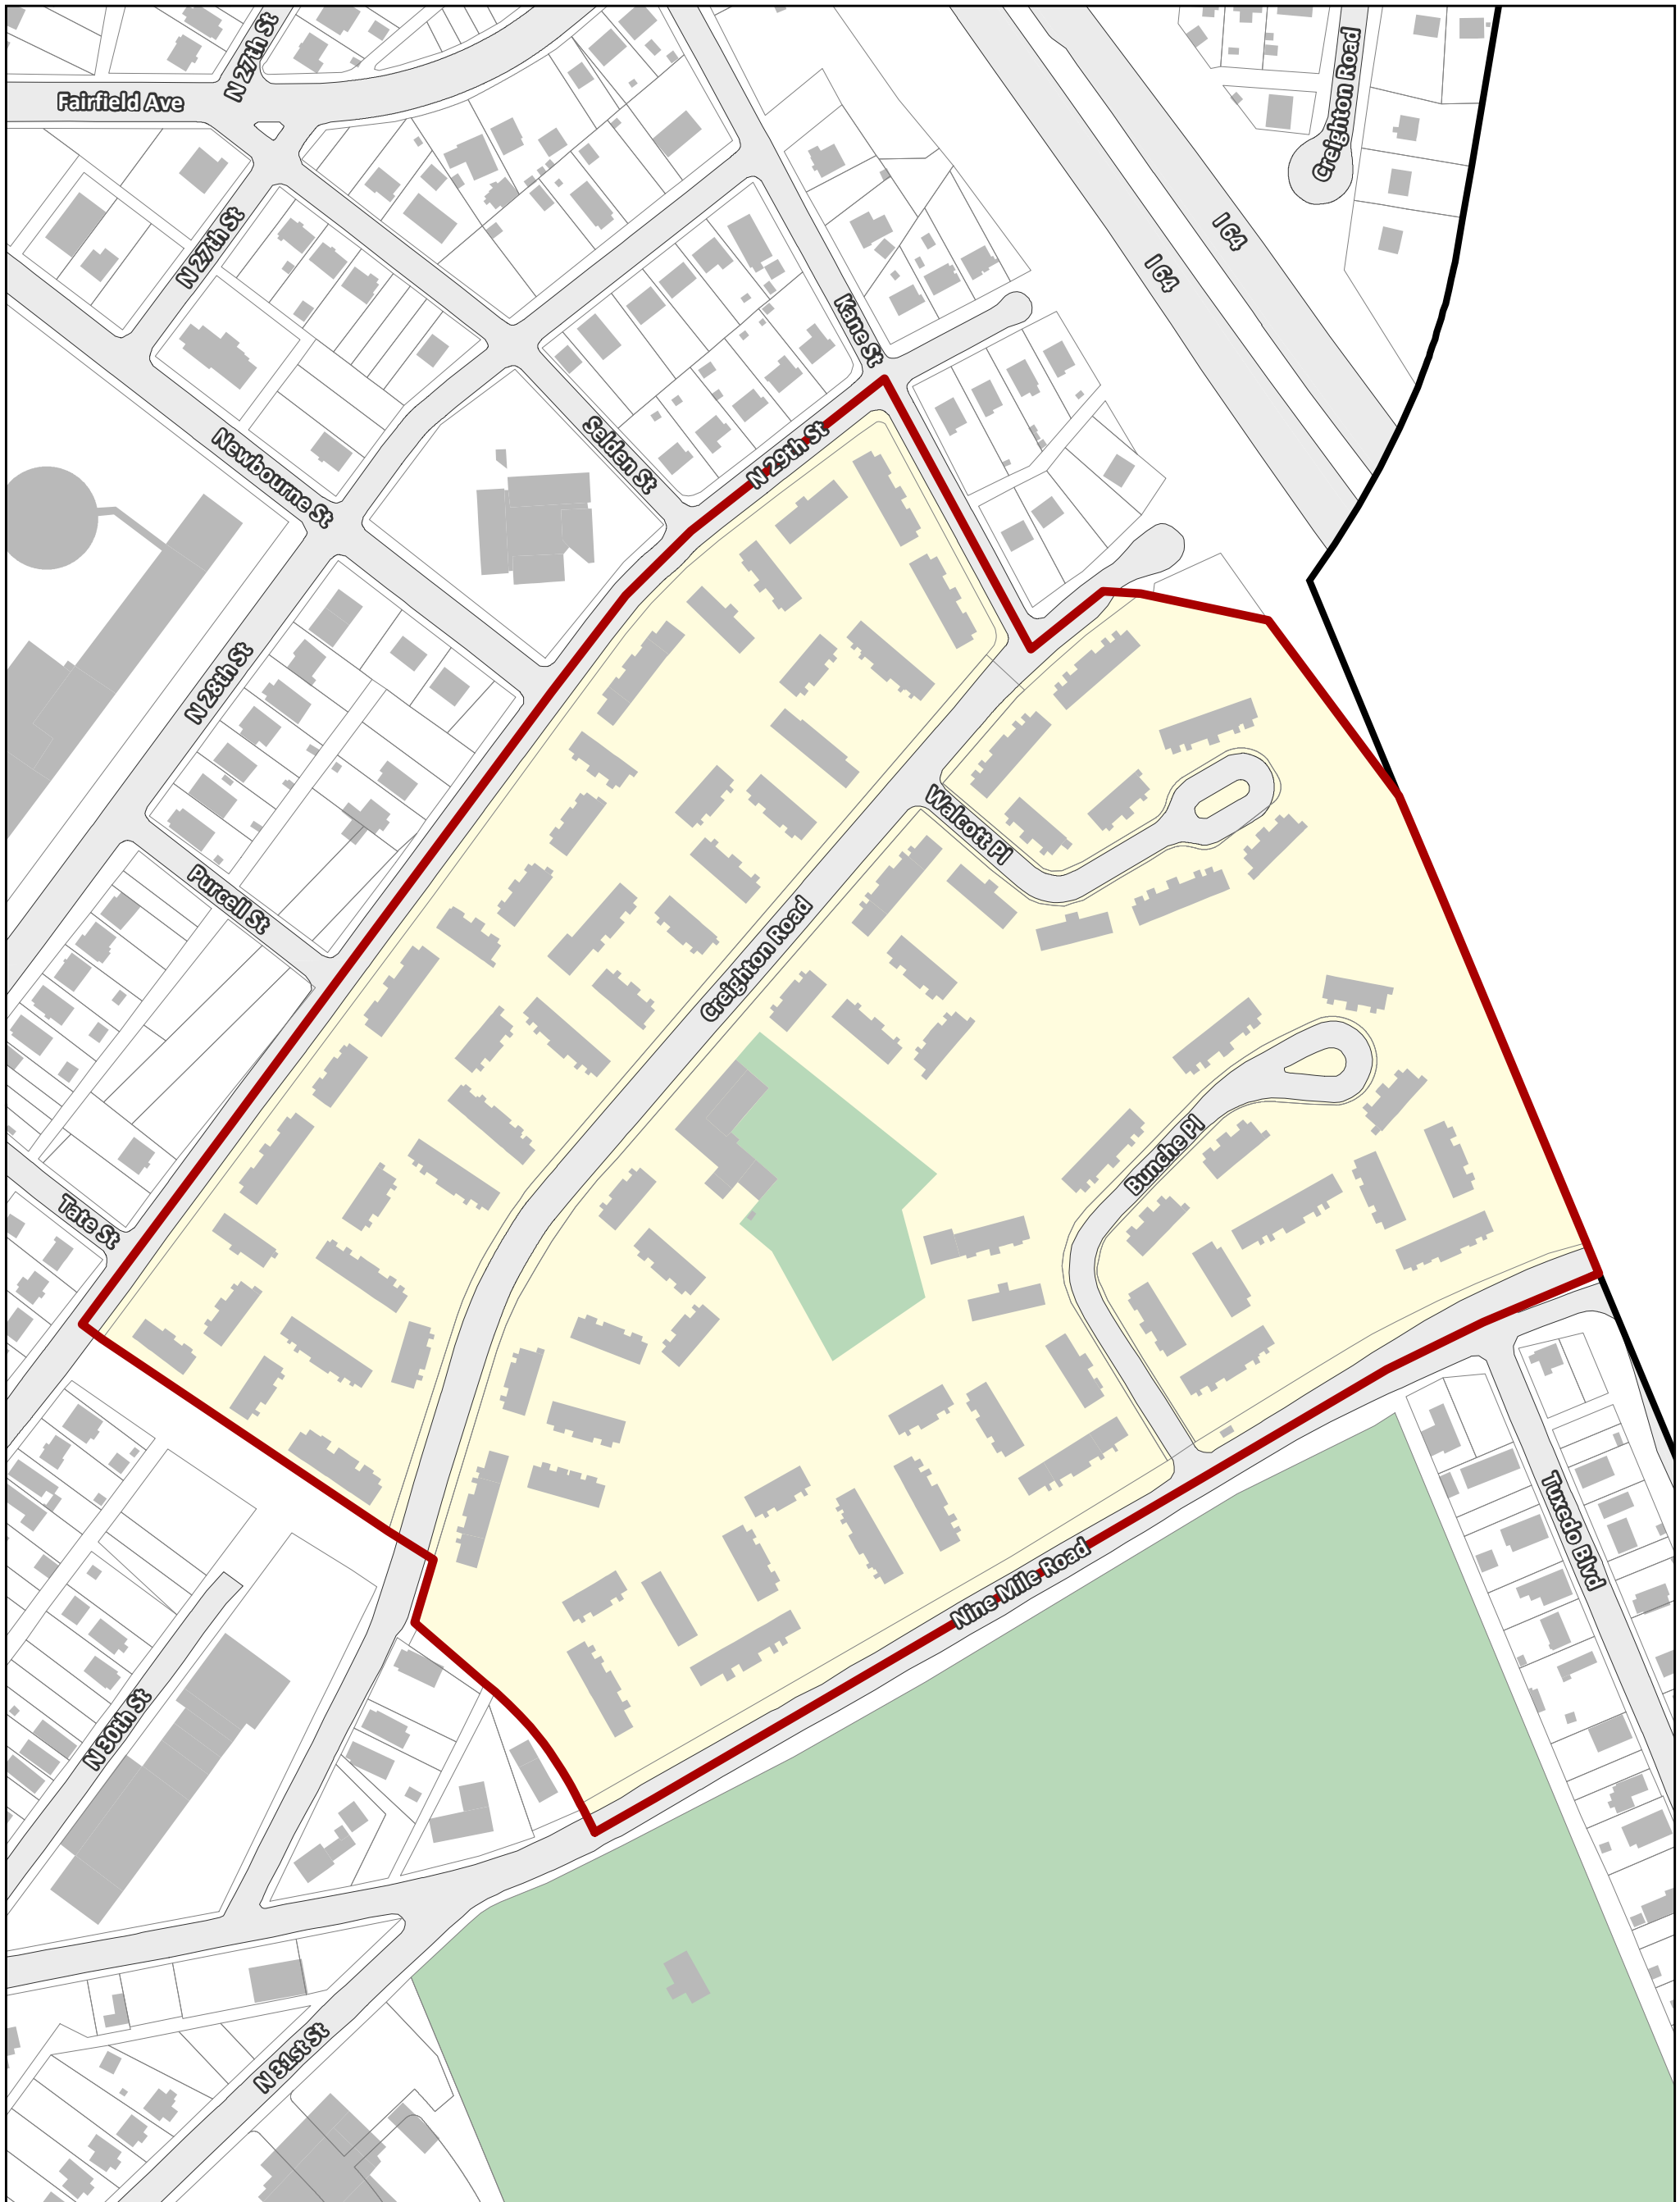

# Creighton Court Tenants Council

City of Richmond, VA

Geographic Information Systems

- |   |                      |   |                    |
|---|----------------------|---|--------------------|
|  | Association Boundary |  | Buildings          |
|  | City Boundary        |  | Parks & Open Space |
|  | Parcels              |  | Water              |

Disclaimer:  
The City of Richmond assumes no liability either for any errors, omissions, or inaccuracies in the information provided regardless of the cause of such or for any decision made, action taken, or action not taken by the user in reliance upon any maps or information provided herein.