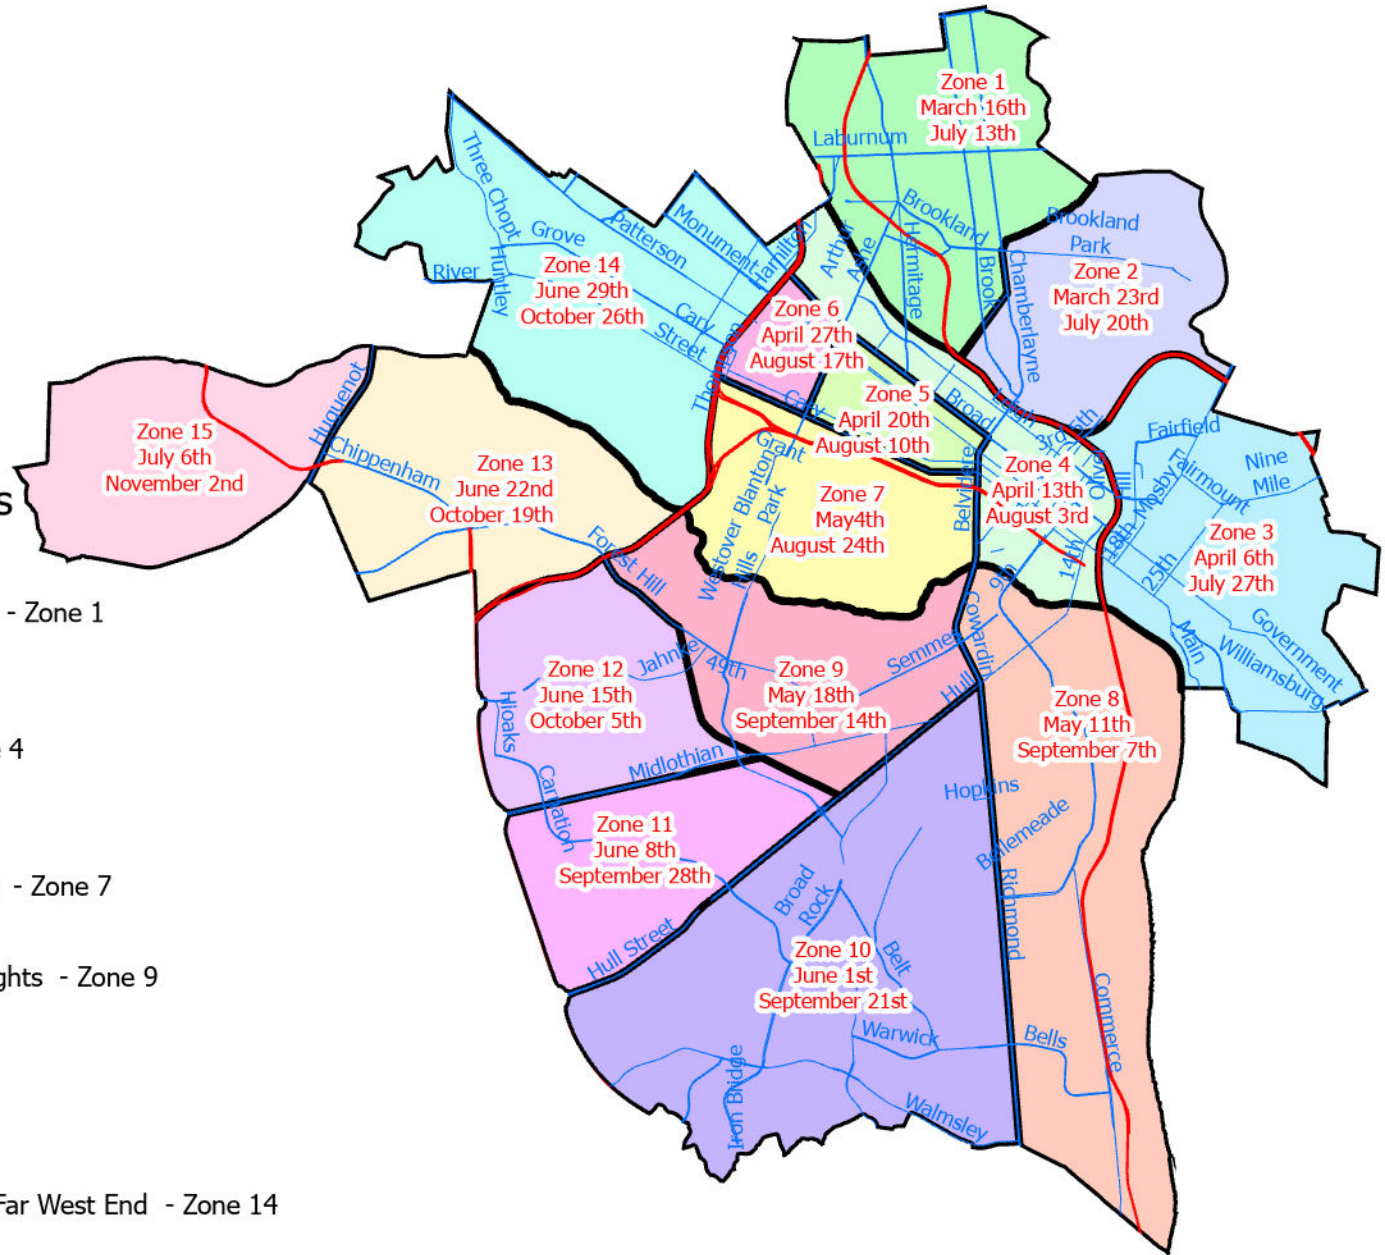

2024 Neighborhood Clean Up Schedule

City of Richmond, Virginia

Legend

- Major Highways
- Streets

Neighborhood Clean Up Areas

Zone Name

- Bellevue/ Ginter Park/ Washington Park - Zone 1
- Northside/Highland Park - Zone 2
- Church Hill/Fulton - Zone 3
- Newtowne/Carver/Jackson Ward - Zone 4
- The Fan/Shaffer - Zone 5
- Museum District, - Zone 6
- Maymont/Byrd Park/Oregon Hill/Carillon - Zone 7
- Bellemeade - Zone 8
- Westover Hills/Forest Hill/Woodland Heights - Zone 9
- Broad Rock/Brookbury - Zone 10
- Worthington Farms - Zone 11
- Westover Gardens - Zone 12
- Strafford Hills/Willow Oaks - Zone 13
- Windsor Farms/University of Richmond/Far West End - Zone 14
- Stony Point - Zone 15

Printed by

1/8/2024