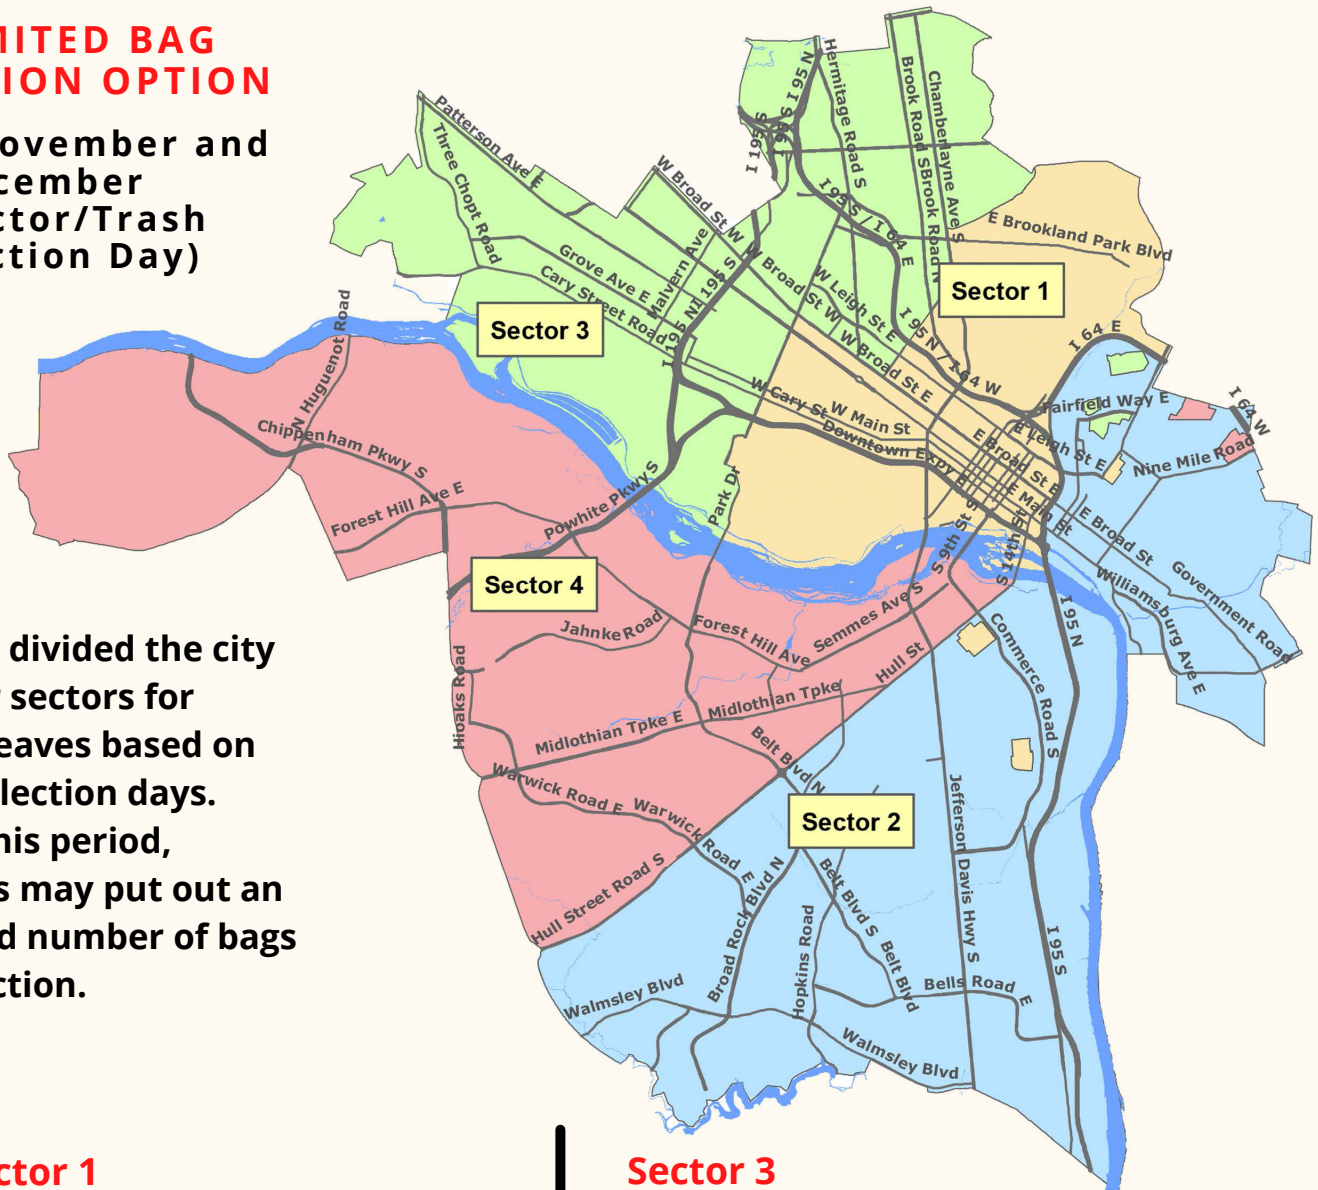

UNLIMITED BAG COLLECTION OPTION

During November and December
(by Sector/Trash Collection Day)

DPW has divided the city into four sectors for bagged leaves based on trash collection days. During this period, residents may put out an unlimited number of bags for collection.

Sector 1

Wednesday Trash Collection

- All bagged leaves will be picked up between November 3 and November 17

Sector 3

Monday Trash Collection

- All bagged leaves will be picked up between November 29 and December 11

Sector 2

Thursday Trash Collection

- All bagged leaves will be picked up between November 18 and November 27

Sector 4

Tuesday Trash Collection

- All bagged leaves will be picked up between December 14 and December 31