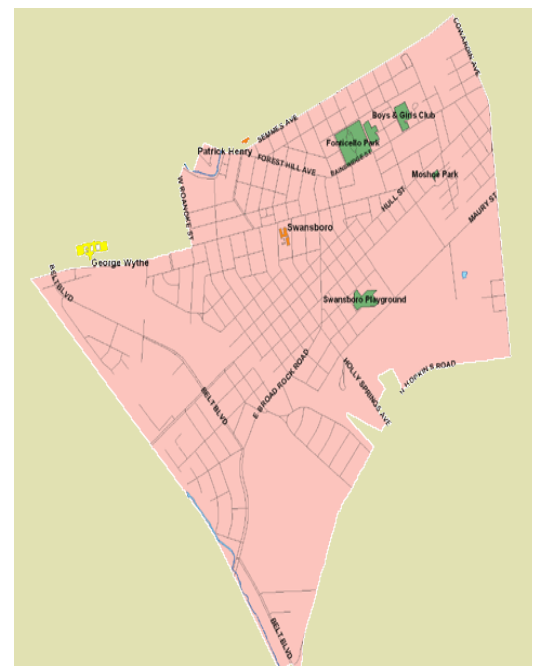

Violent Crimes

	Period 2017	Period 2018	Period Change	Period %Change
09A Homicide Total	1	0	-1	-100%
09A Homicide Firearms	1	0	-1	-100%
Percent 09A Homicide Committed using Firearms	100%	100%		
11A Rape Total	1	0	-1	-100%
11A Rape Firearms	0	0	0	0%
Percent 11A Rape Committed using Firearms	0%	100%		
120D ROBBERY/BANK	0	0	0	0%
120E ROBBERY/COMMERCIAL HOUSE	1	0	-1	-100%
120 Robbery/Business Total	1	0	-1	-100%
120 Robbery/Business Firearms	1	0	-1	-100%
Percent 120 Robbery/Business Committed using Firearms	100%	100%		
Victims Shot	0	0	0	0%
120A ROBBERY/INDIVIDUAL	0	1	1	N/A
120B ROBBERY/CARJACKING	0	0	0	0%
120F ROBBERY/RESIDENCE	0	0	0	0%
120 Robbery/Individual Total	0	1	1	N/A
120 Robbery/Individual Firearms	0	1	1	N/A
Percent 120 Robbery/Individual Committed using Firearms	100%	100%		
Victims Shot	0	0	0	0%
13A1 AGGRAVATED ASSAULT	2	3	1	50%
13A4 AGGRAVATED ASSAULT DOMESTIC	0	1	1	N/A
13A Aggravated Assault Total	2	4	2	100%
13A Aggravated Assault Firearms	2	2	0	0%
Percent 13A Aggravated Assault Committed using Firearms	100%	50%		
Victims Shot	2	1	-1	-50%
Total for Violent Crimes	5	5	0	0%