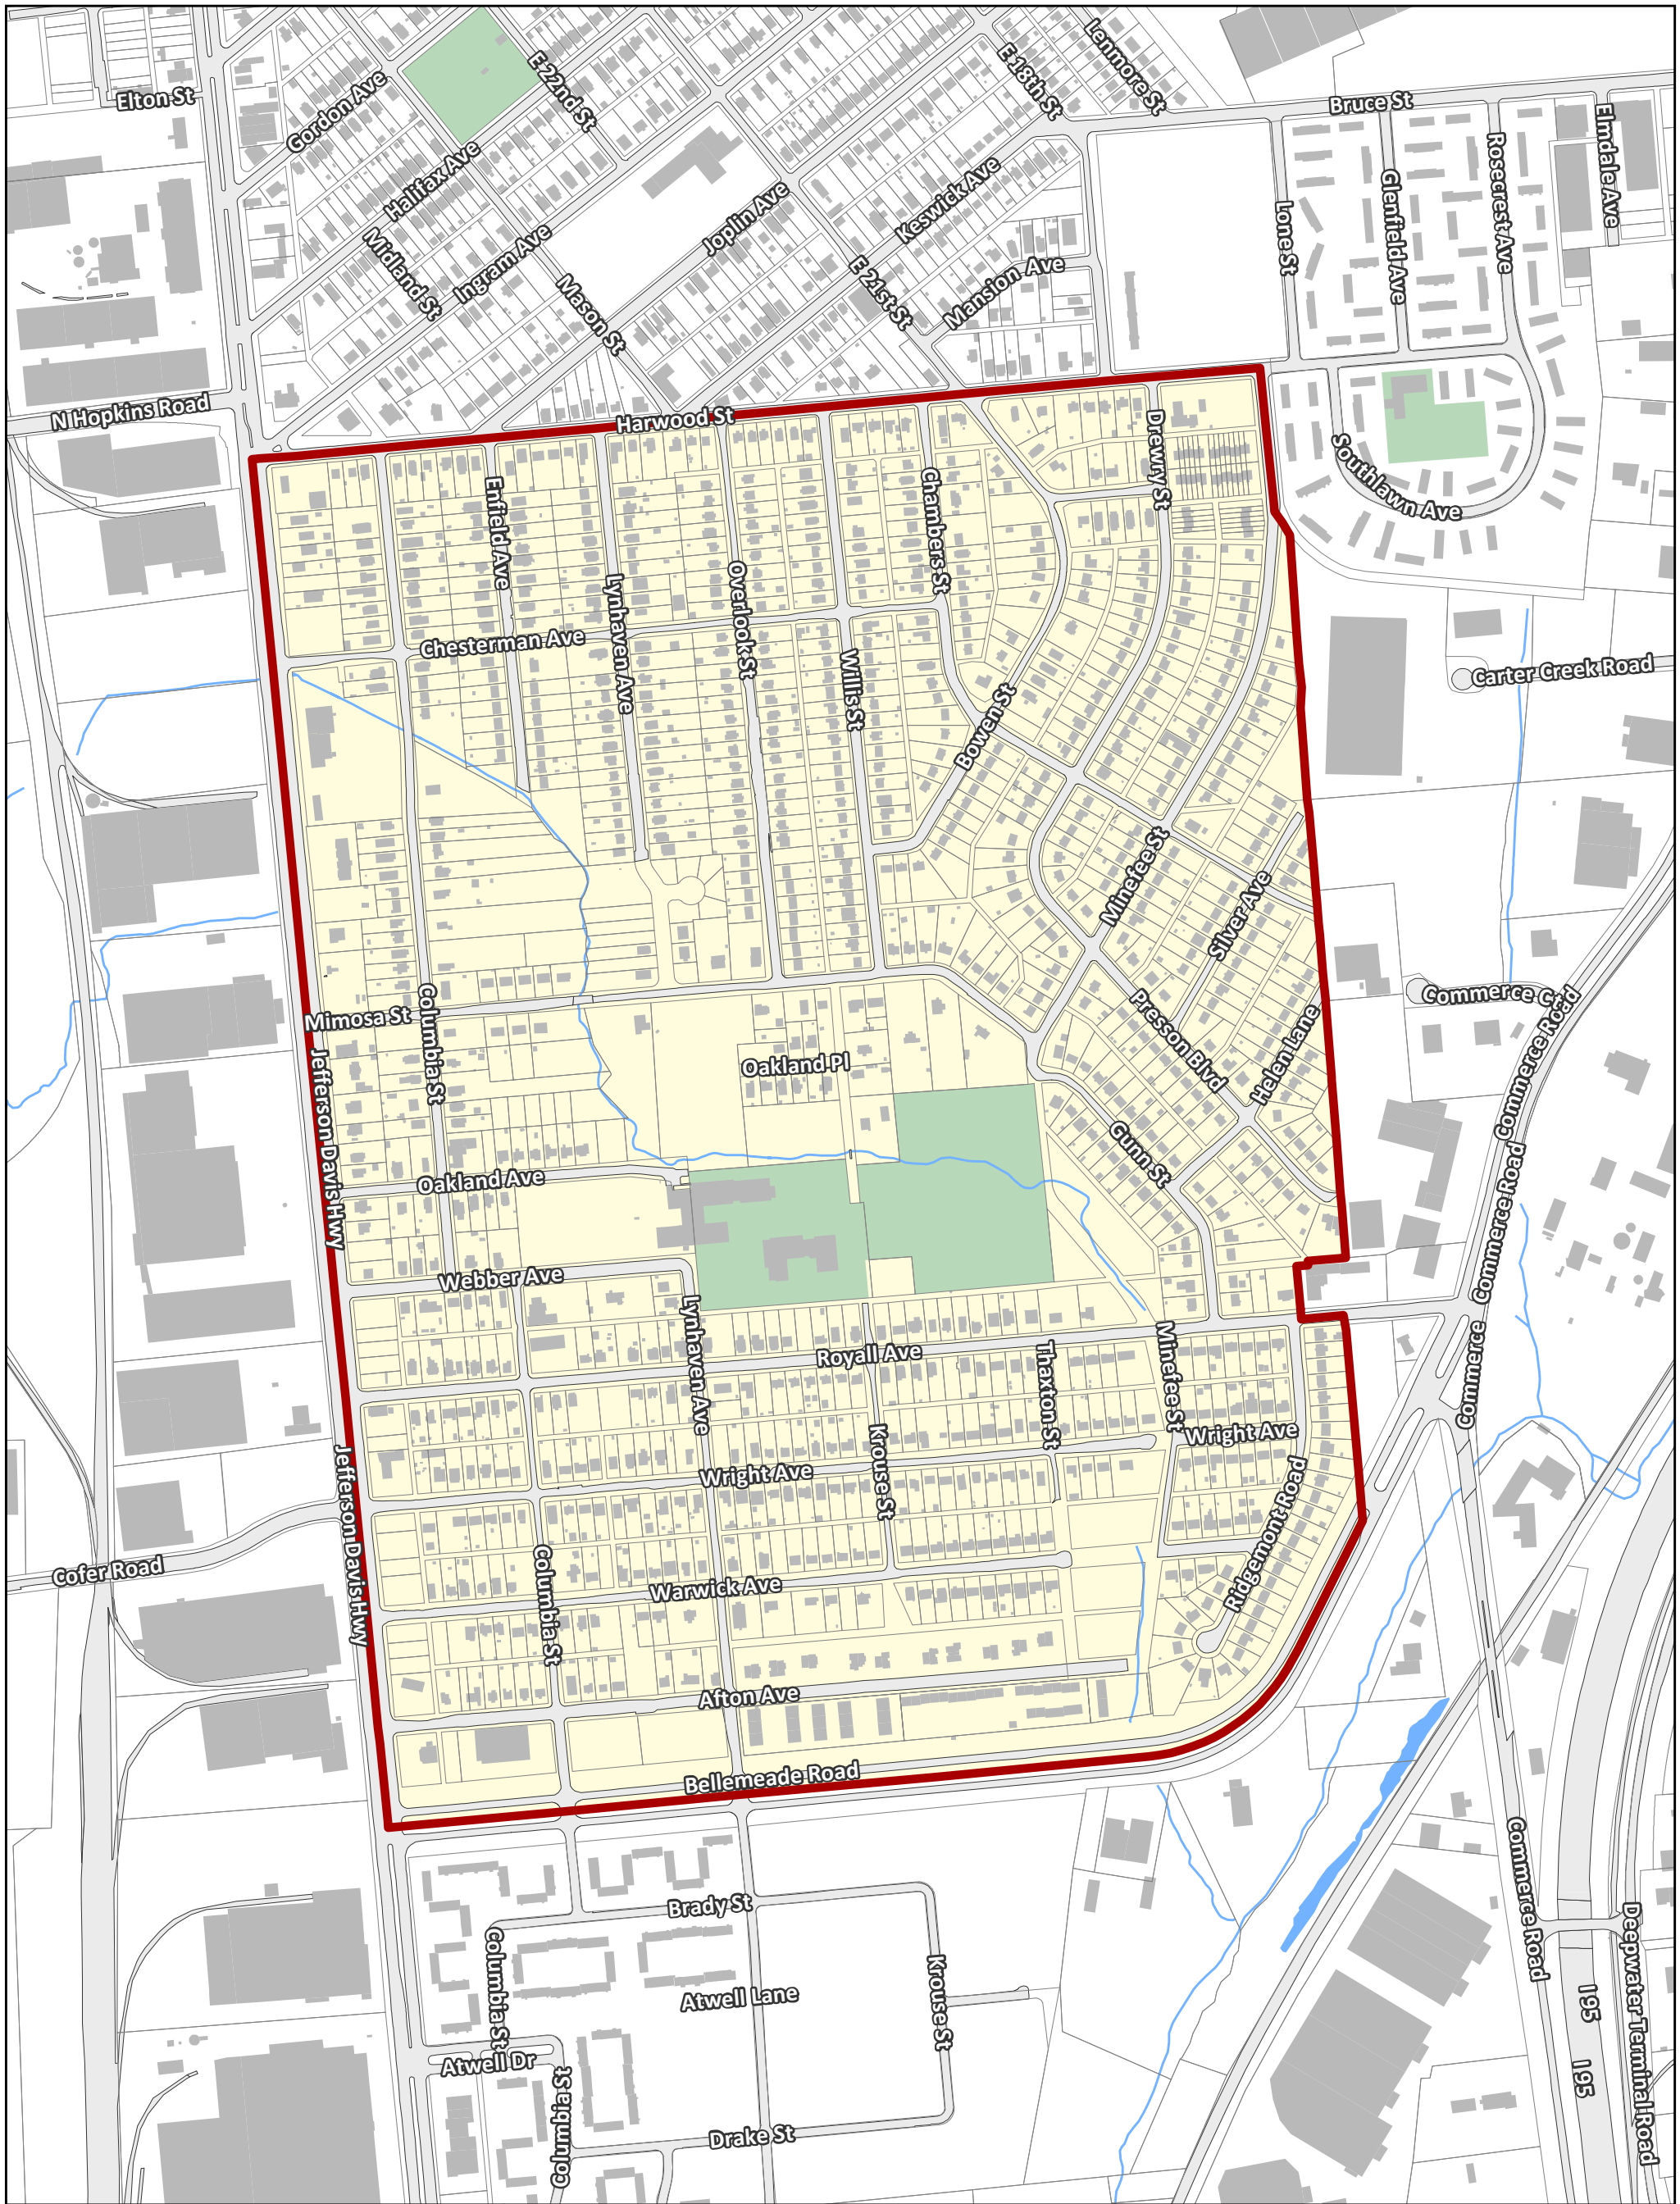

Bellemeade Civic Association

City of Richmond, VA

Geographic Information Systems

-  Association Boundary
-  City Boundary
-  Parcels
-  Buildings
-  Parks & Open Space
-  Water

Disclaimer:
 The City of Richmond assumes no liability either for any errors, omissions, or inaccuracies in the information provided regardless of the cause of such or for any decision made, action taken, or action not taken by the user in reliance upon any maps or information provided herein.