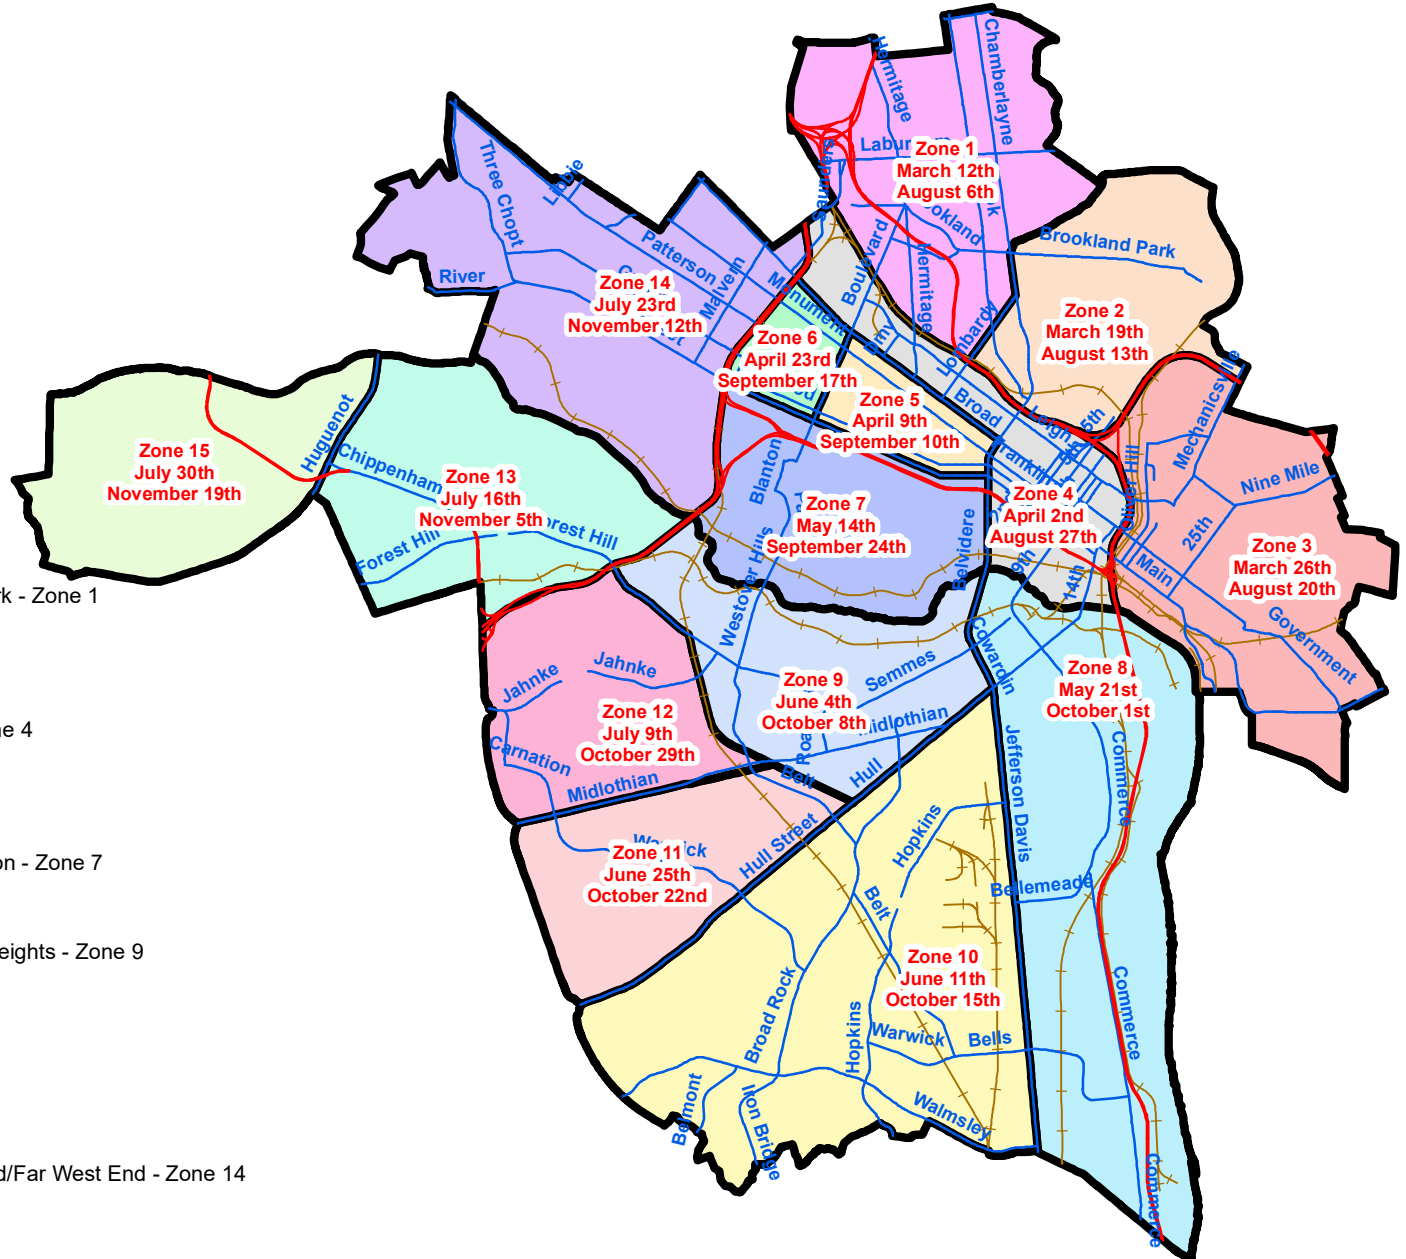

2022 Neighborhood Clean Up Schedule

City of Richmond, VA

Geographic Information Systems

Legend

- Major Highways
- Streets
- Railroads
- James River

Neighborhood Clean Up Areas

ZoneName

- Bellevue/ Ginter Park/ Washington Park - Zone 1
- Northside/Highland Park - Zone 2
- Church Hill/Fulton - Zone 3
- Newtowne/Carver/Jackson Ward - Zone 4
- The Fan/Shaffer - Zone 5
- Museum District - Zone 6
- Maymont/Byrd Park/Oregon Hill/Carillon - Zone 7
- Bellemeade - Zone 8
- Westover Hills/Forest Hill/Woodland Heights - Zone 9
- Broad Rock/Brookbury - Zone 10
- Worthington Farms - Zone 11
- Westover Gardens - Zone 12
- Stratford Hills/Willow Oaks - Zone 13
- Windsor Farms/University of Richmond/Far West End - Zone 14
- Stony Point - Zone 15

1 inch = 8,700 feet