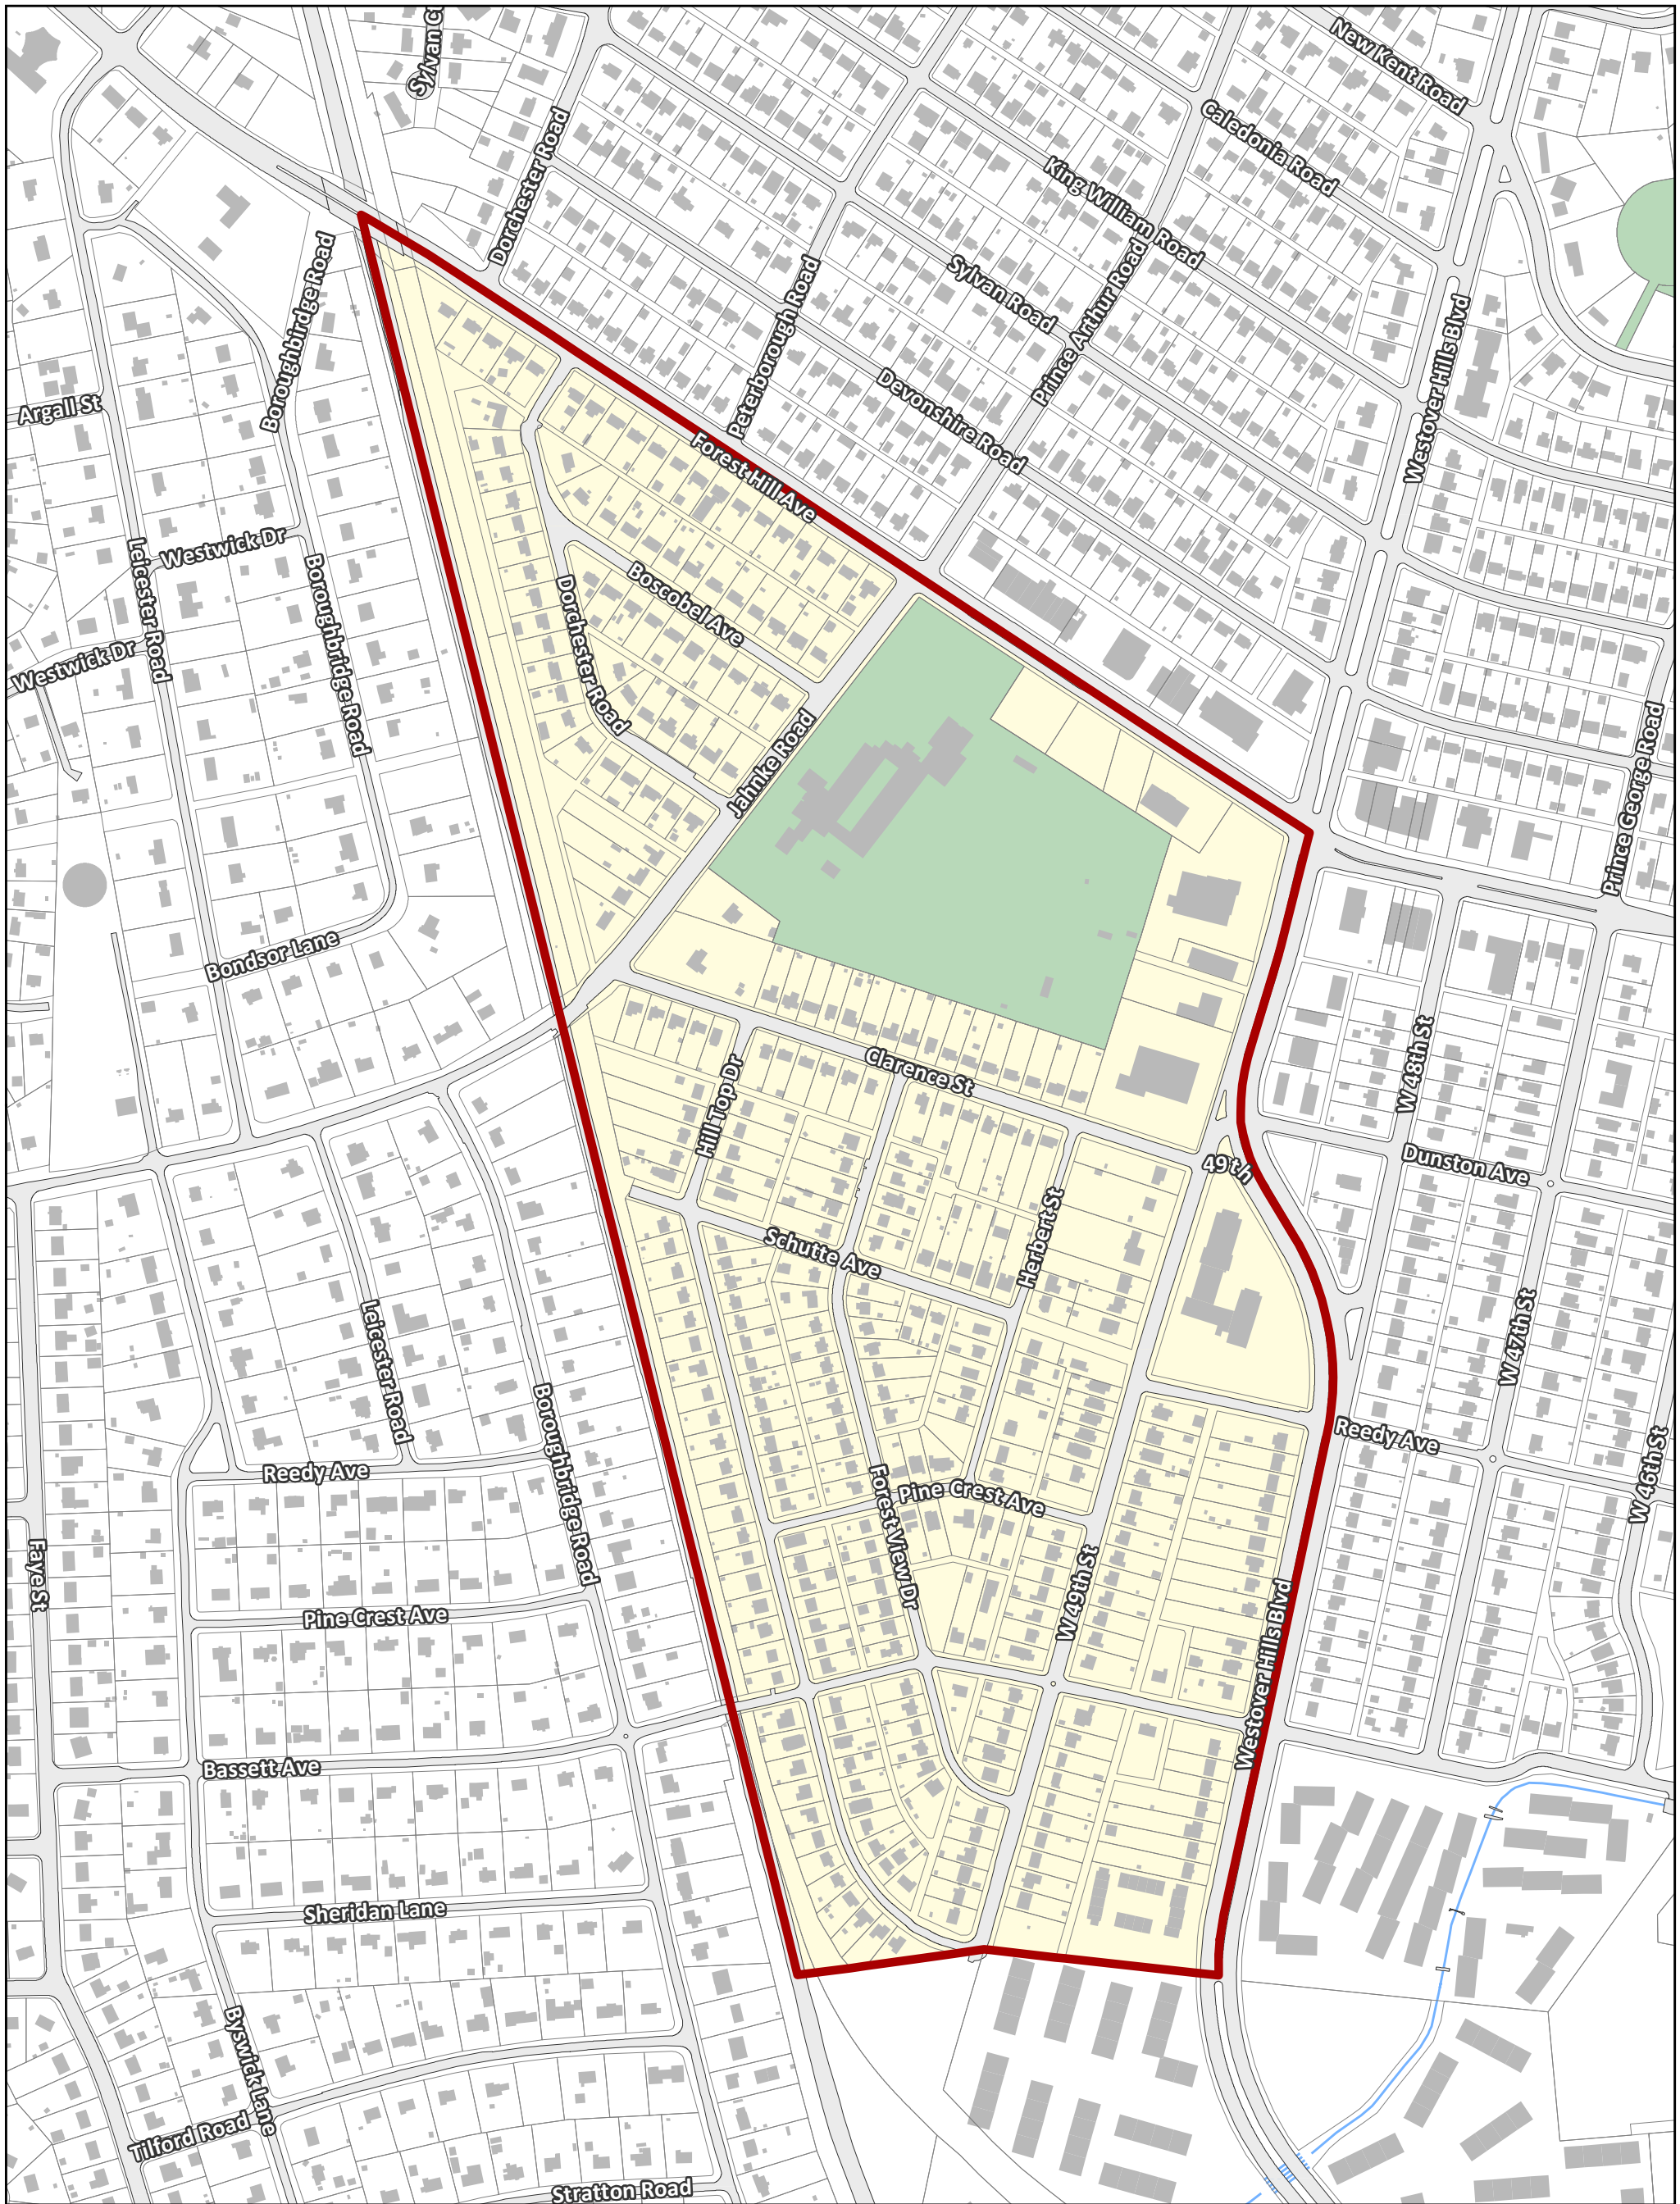

# Forest View Civic Association

City of Richmond, VA

Geographic Information Systems

- |   |                      |   |                    |
|---|----------------------|---|--------------------|
|  | Association Boundary |  | Buildings          |
|  | City Boundary        |  | Parks & Open Space |
|  | Parcels              |  | Water              |

Location Reference

Disclaimer:  
The City of Richmond assumes no liability either for any errors, omissions, or inaccuracies in the information provided regardless of the cause of such or for any decision made, action taken, or action not taken by the user in reliance upon any maps or information provided herein.