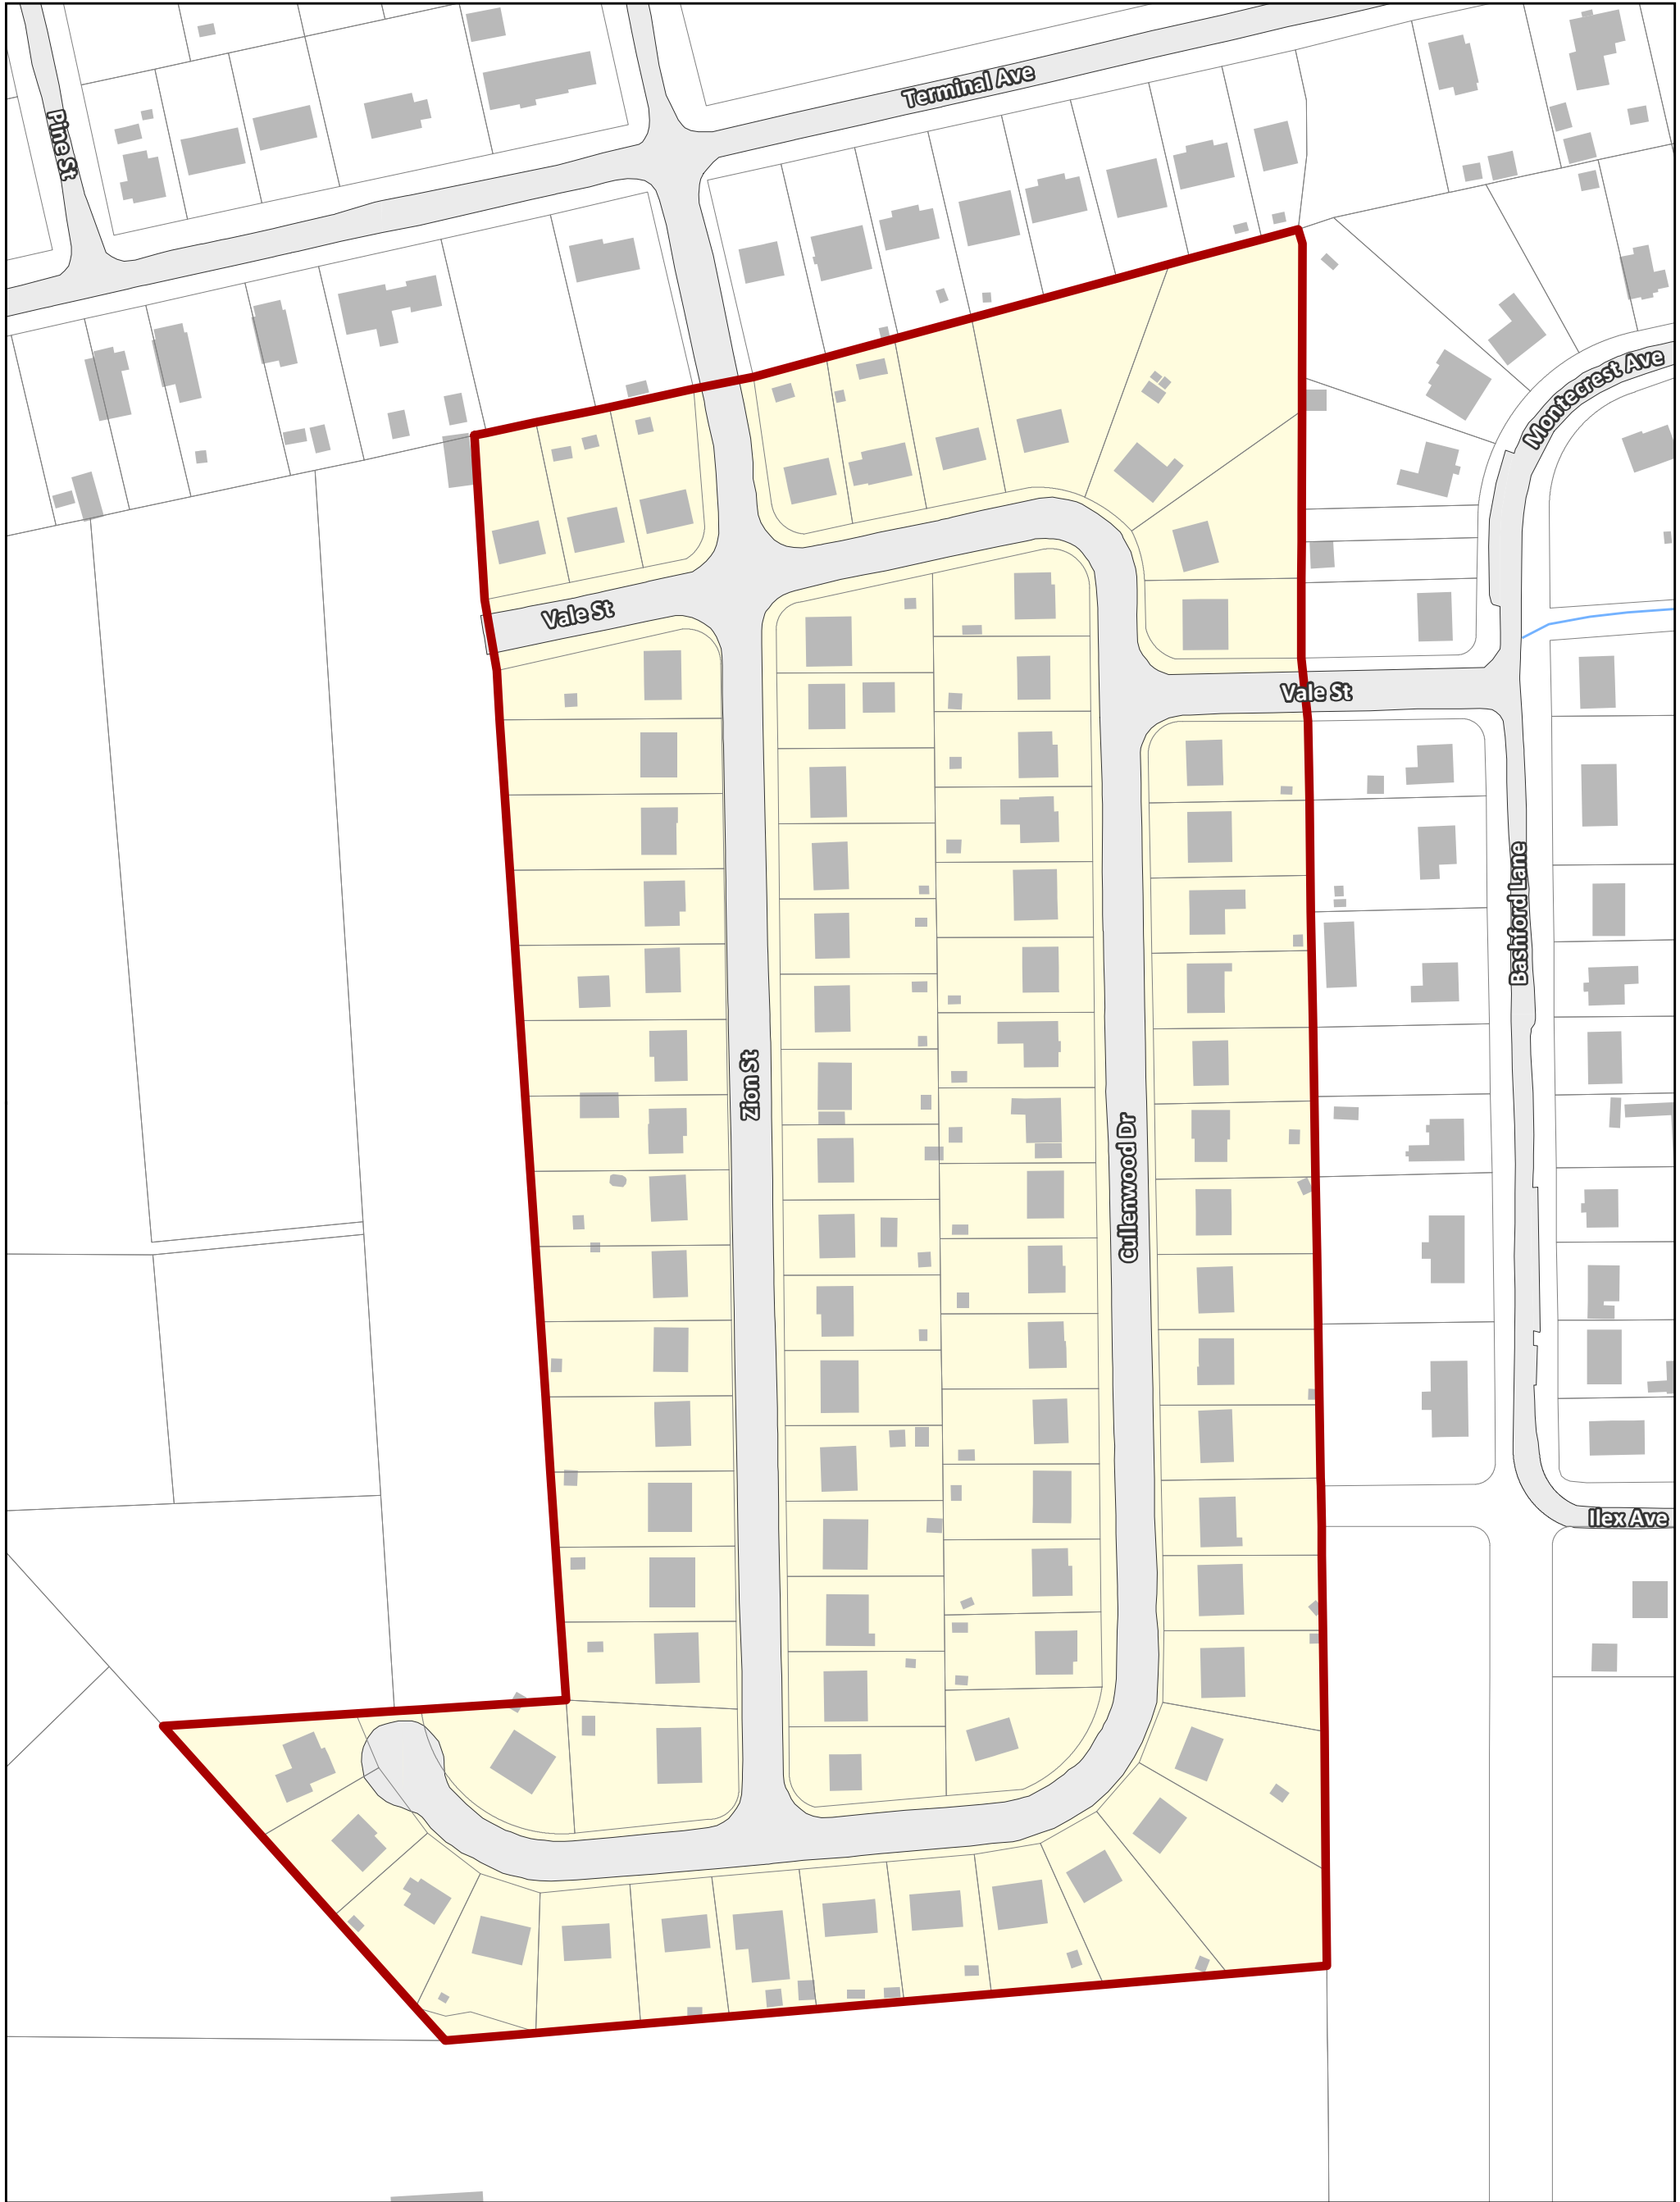

Cullenwood Civic Association

City of Richmond, VA

Geographic Information Systems

1 inch = 125 feet

Association Boundary

City Boundary

Parcels

Buildings

Parks & Open Space

Water

Location Reference

Disclaimer:
The City of Richmond assumes no liability either for any errors, omissions, or inaccuracies in the information provided regardless of the cause of such or for any decision made, action taken, or action not taken by the user in reliance upon any maps or information rovided herein.