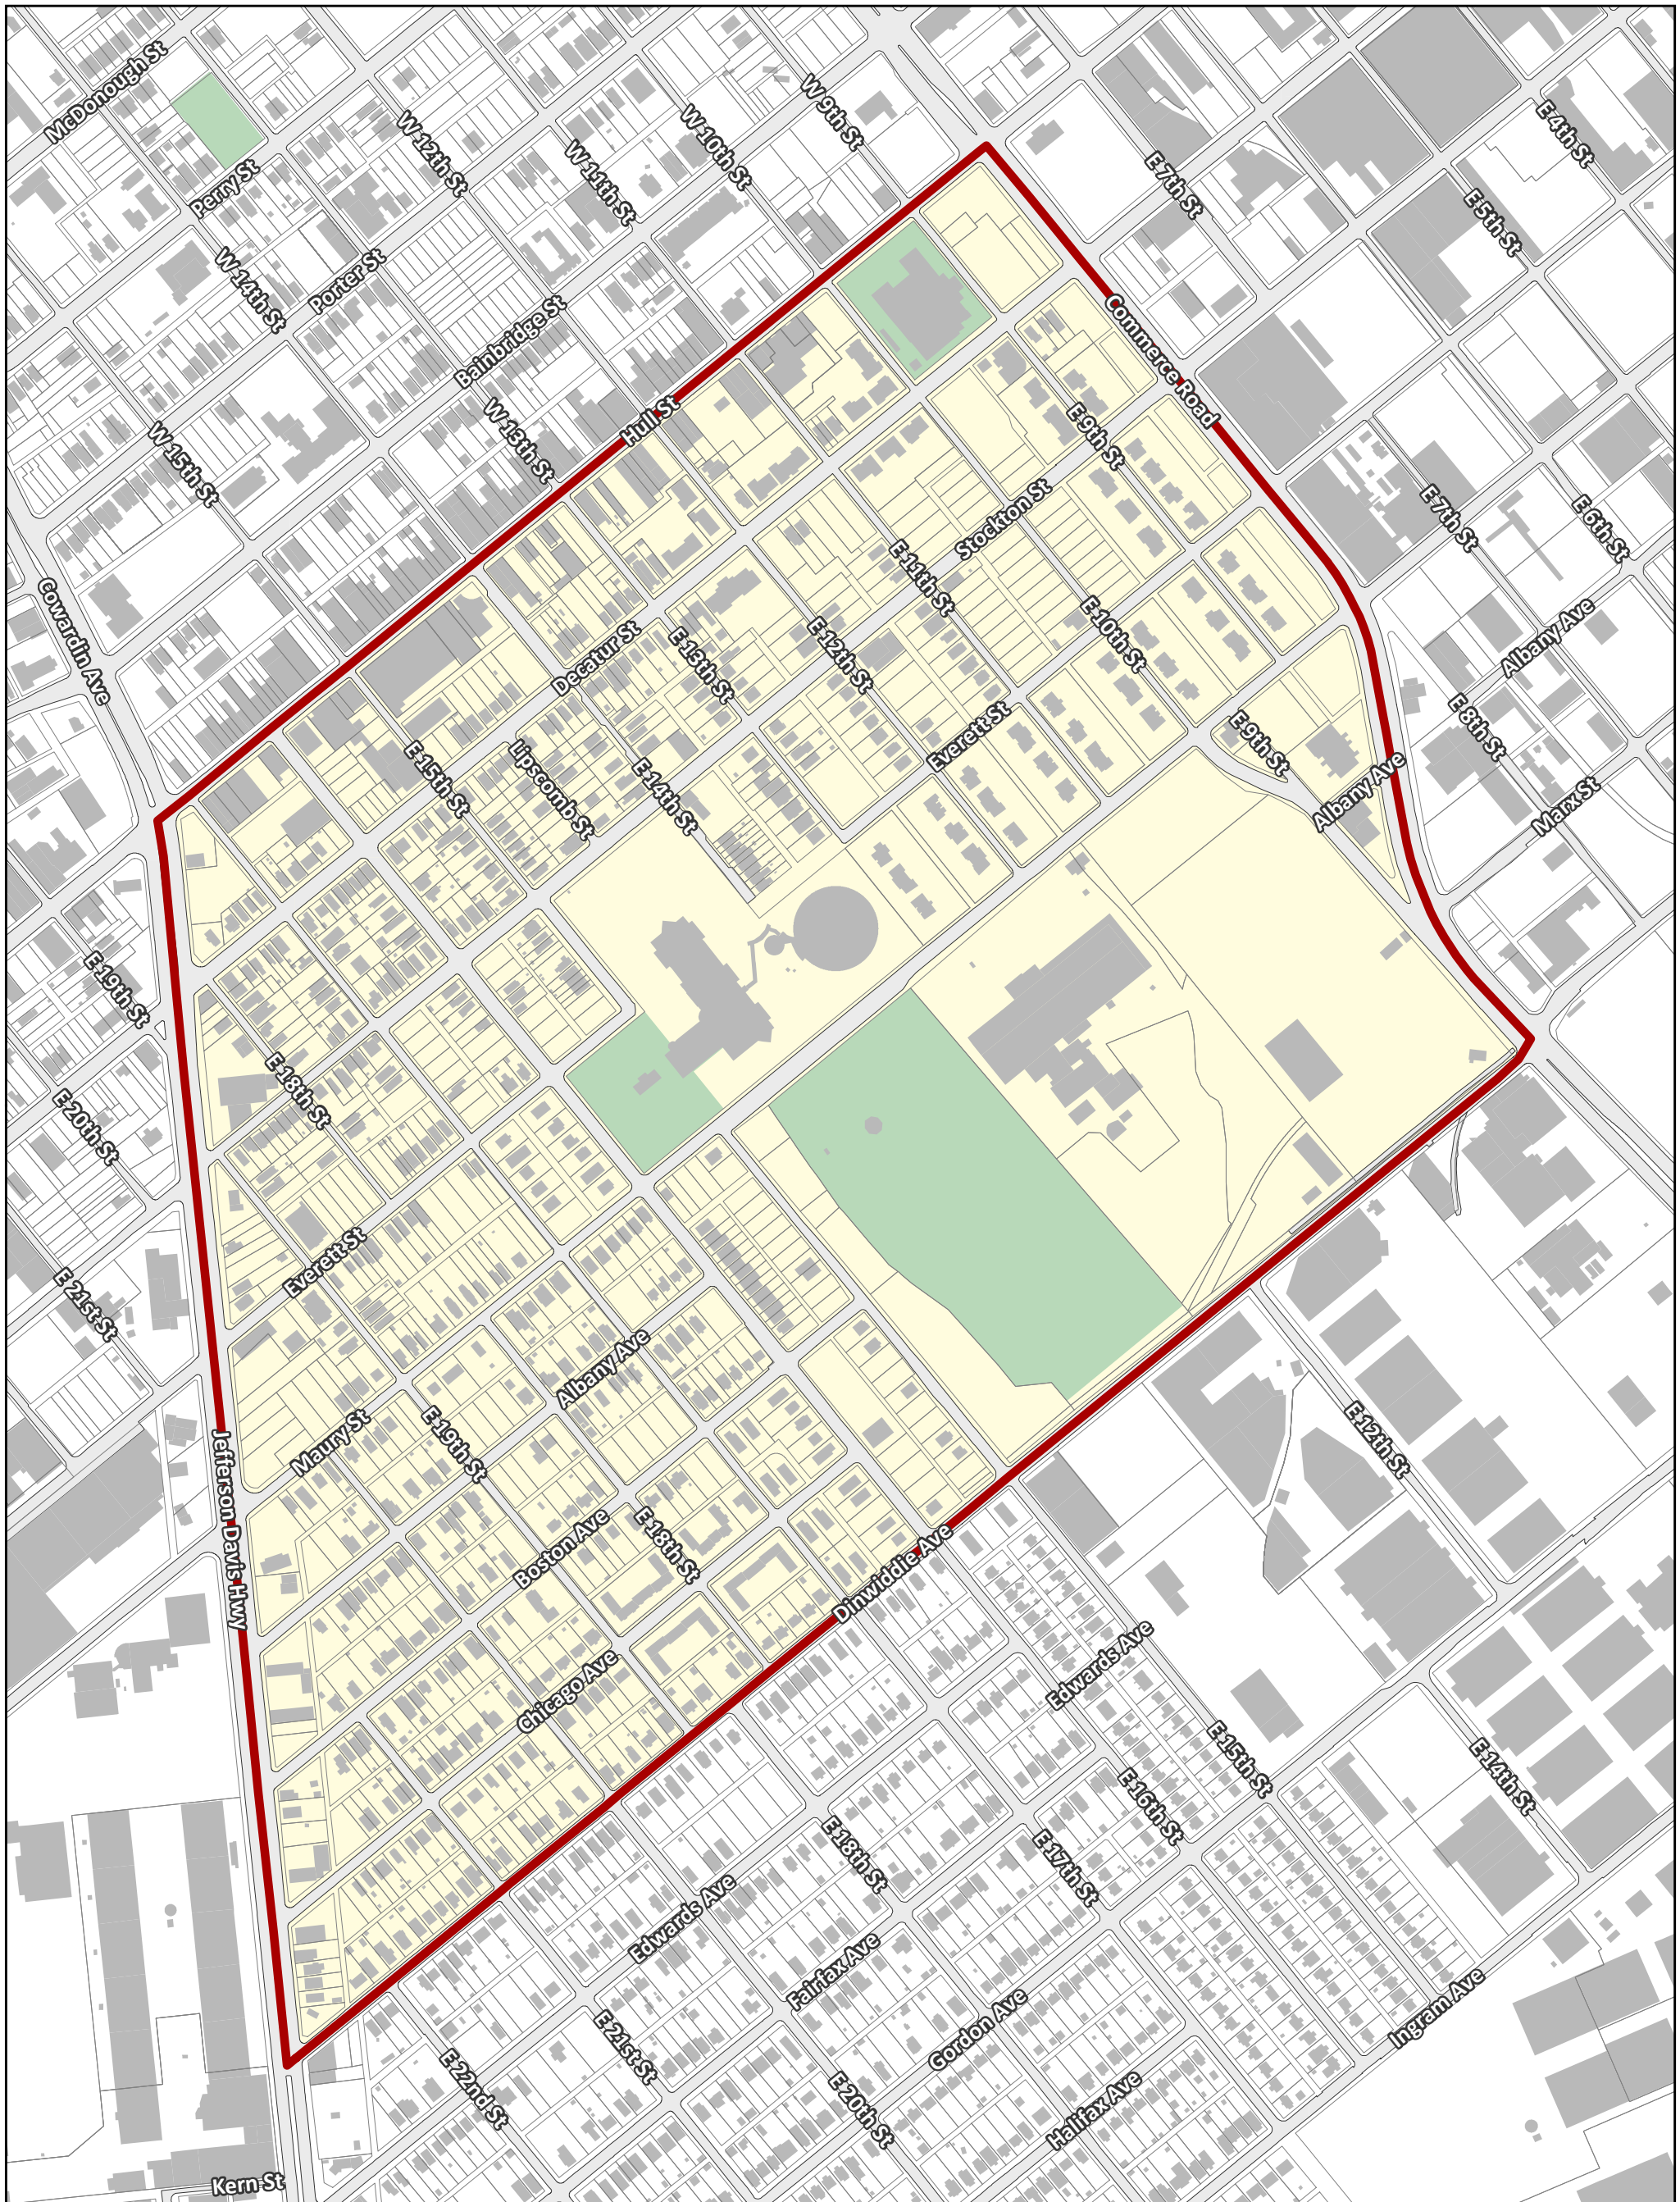

Blackwell Historic Community Civic Association

City of Richmond, VA

Geographic Information Systems

- Association Boundary
- City Boundary
- Parcels
- Buildings
- Parks & Open Space
- Water

Disclaimer:
The City of Richmond assumes no liability either for any errors, omissions, or inaccuracies in the information provided regardless of the cause of such or for any decision made, action taken, or action not taken by the user in reliance upon any maps or information rovided herein.