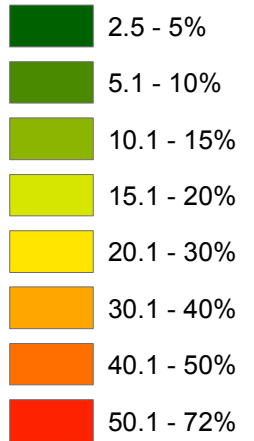

Population Below Poverty Line - 2009-2013 ACS

City of Richmond, VA
Geographic Information Systems

Poverty % population below poverty line

Source:
U.S. Census Bureau,
2009-2013 American Community Survey

Disclaimer:
The City of Richmond assumes no liability either for any errors, omissions, or inaccuracies in the information provided regardless of the cause of such or for any decision made, action taken, or action not taken by the user in reliance upon any maps or information provided herein.

1 inch = 2 miles
1:100,000