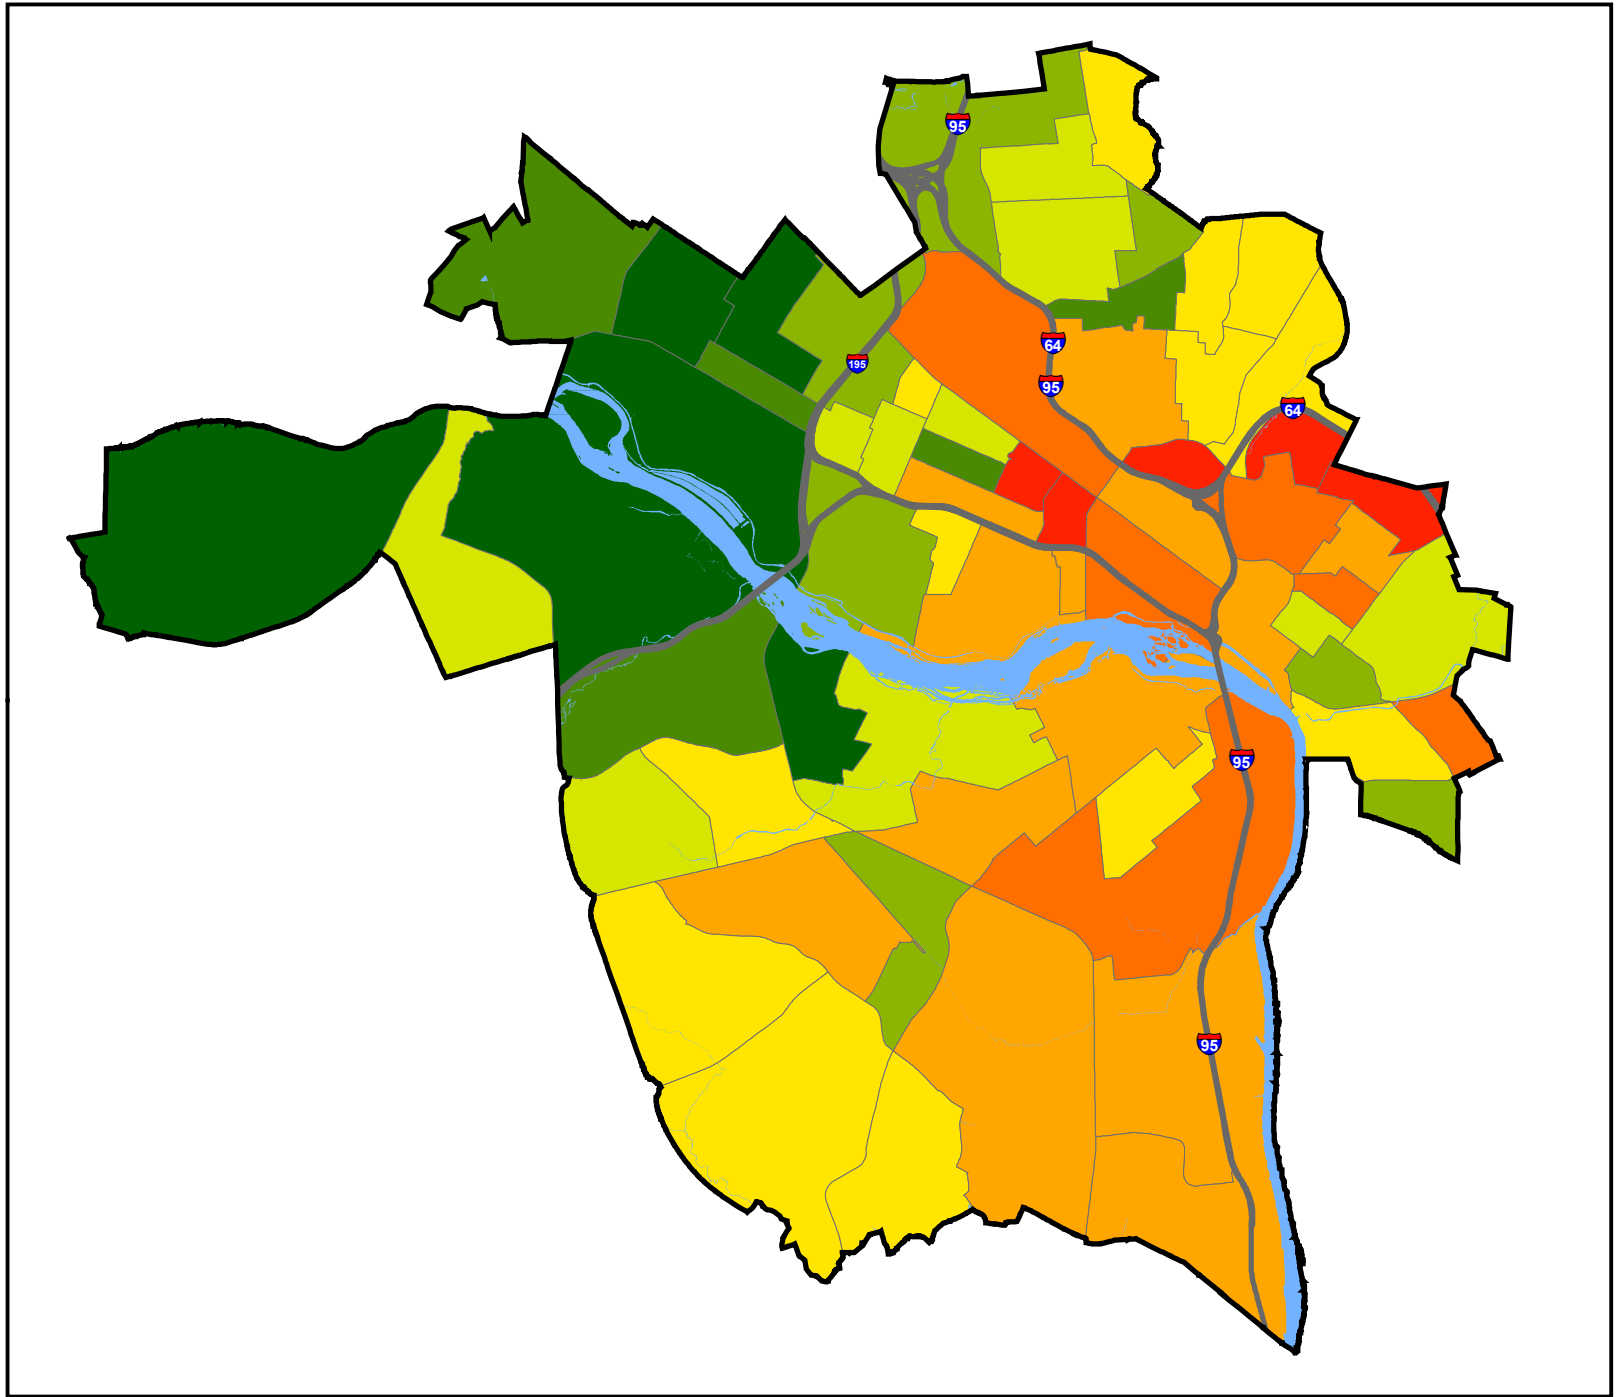

Population Below Poverty Line - 2009-2013 ACS

City of Richmond, VA
Geographic Information Systems

Poverty % population below poverty line

Source:
U.S. Census Bureau,
2009-2013 American Community Survey

Disclaimer:
The City of Richmond assumes no liability either for any errors, omissions, or inaccuracies in the information provided regardless of the cause of such or for any decision made, action taken, or action not taken by the user in reliance upon any maps or information provided herein.

1 inch = 2 miles
1:100,000