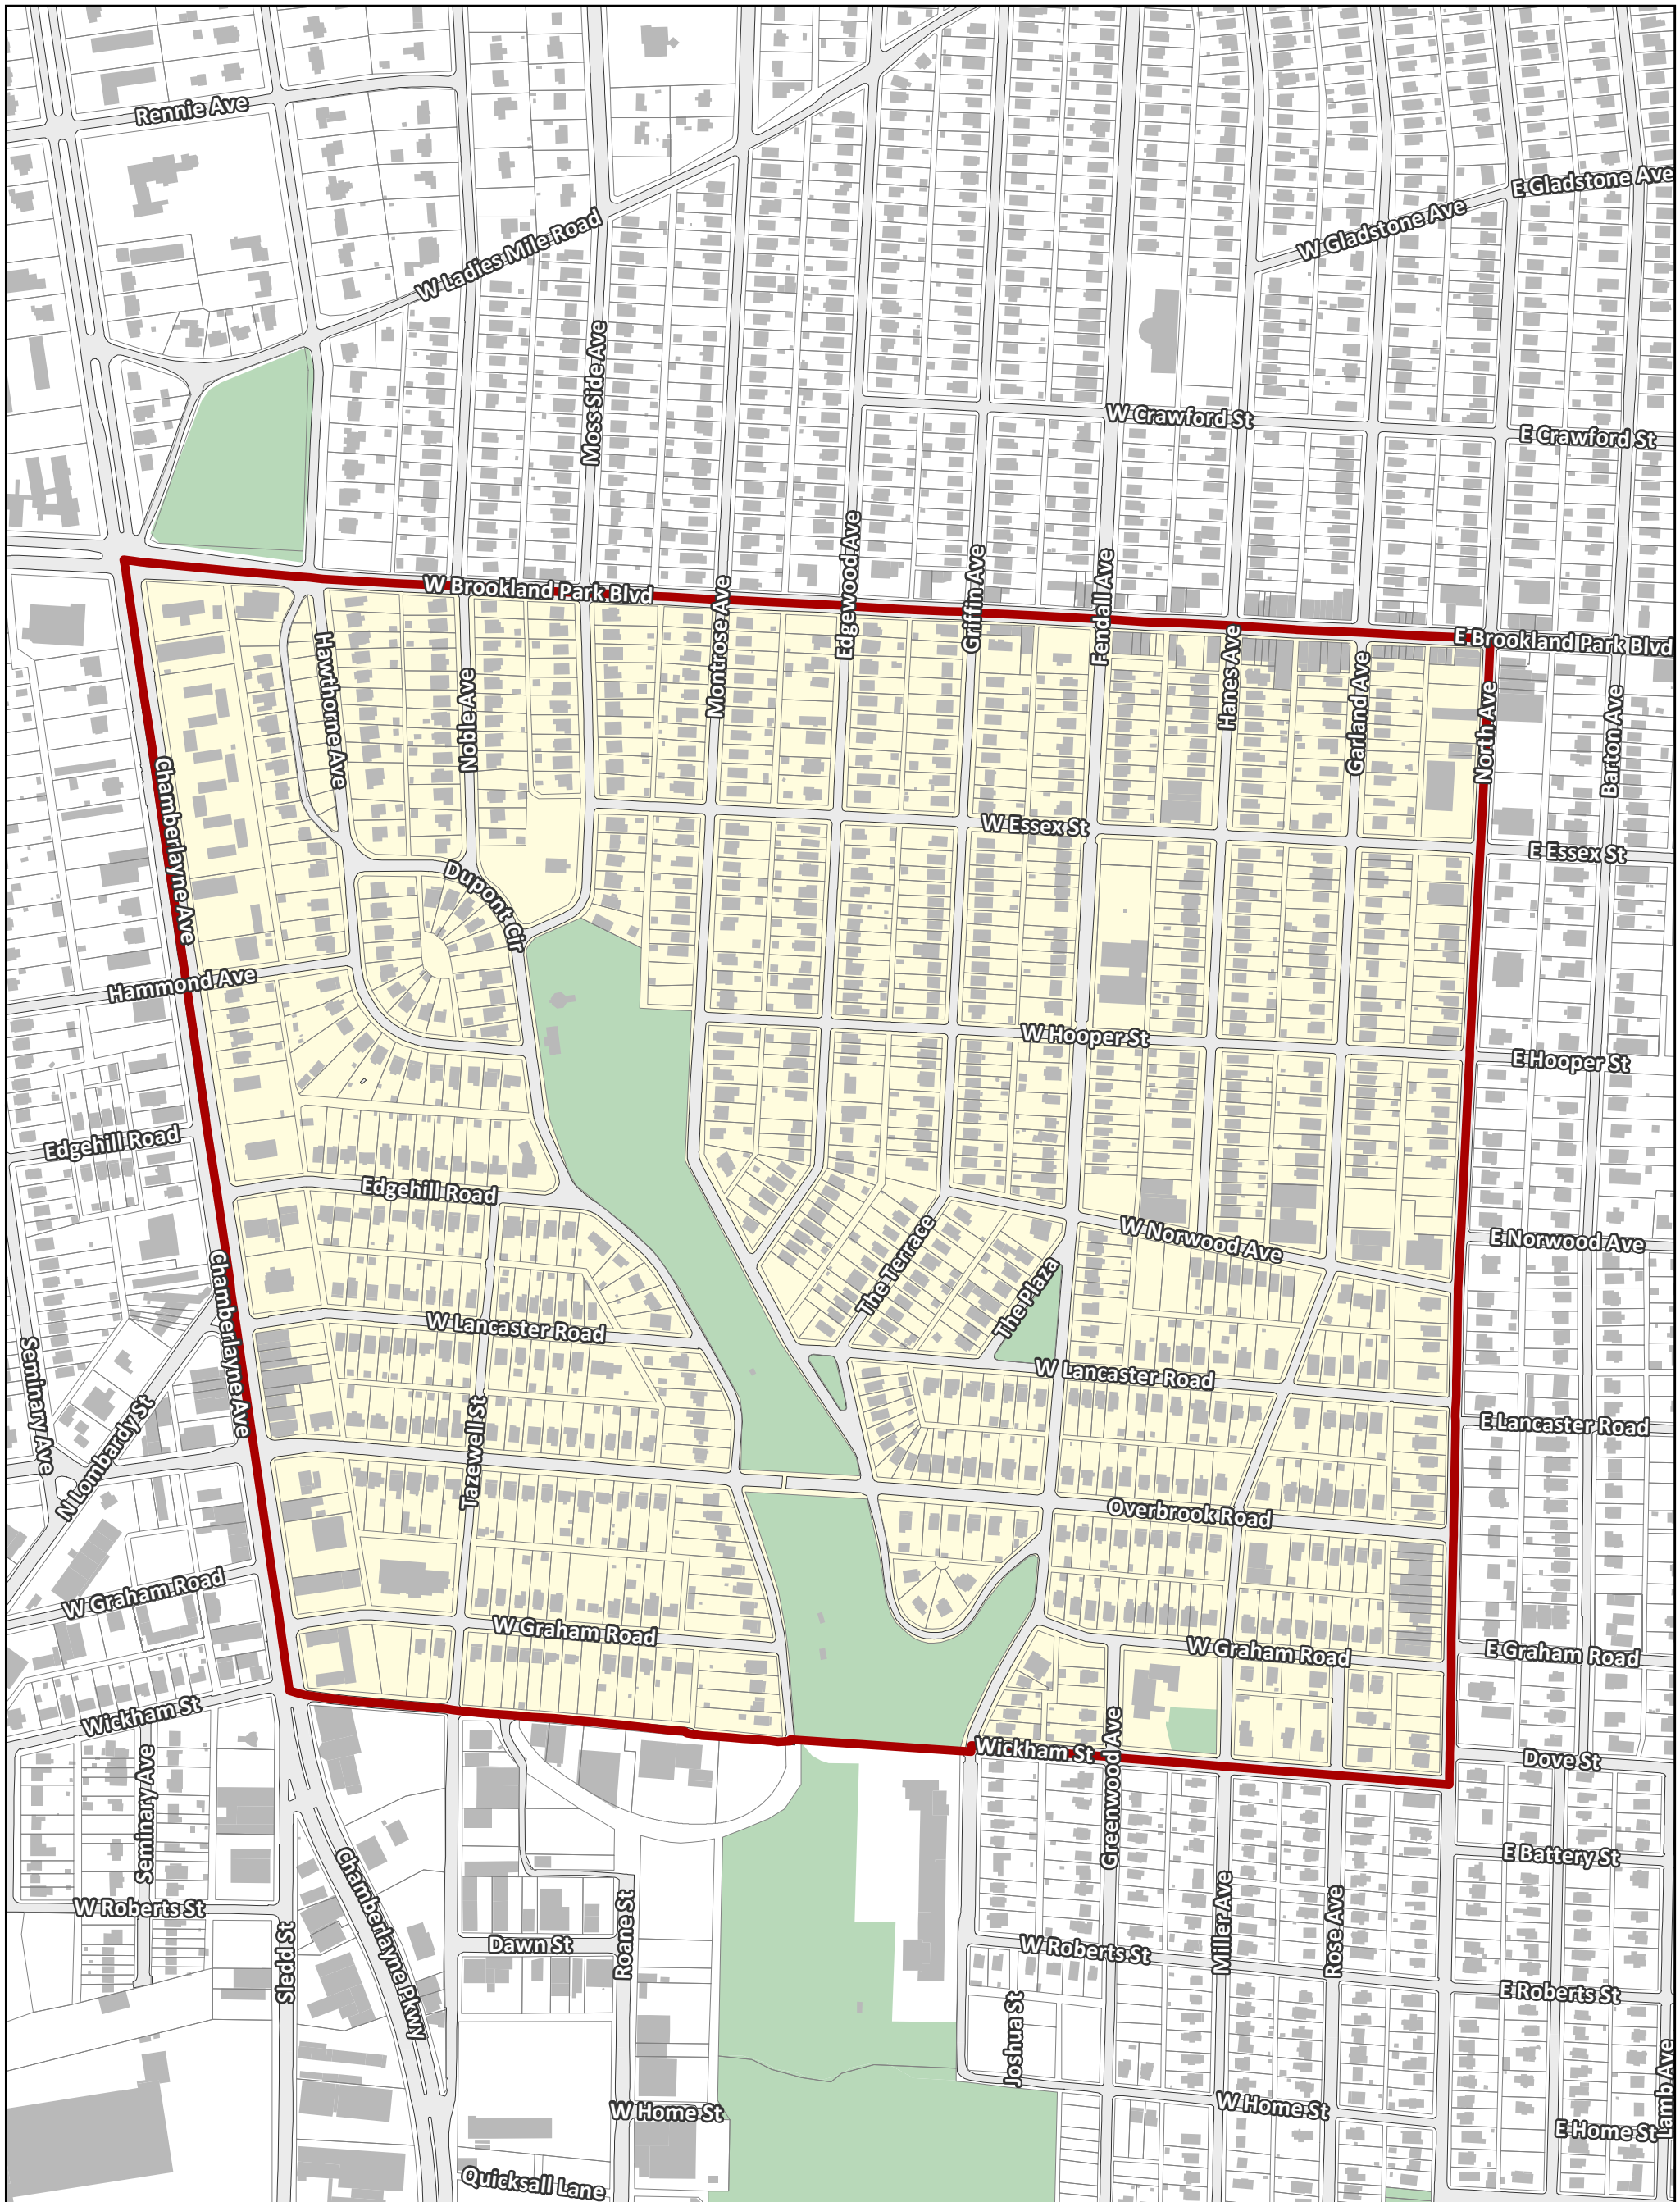

Battery Park Civic Association

City of Richmond, VA

Geographic Information Systems

-  Association Boundary
-  City Boundary
-  Parcels
-  Buildings
-  Parks & Open Space
-  Water

Disclaimer:
 The City of Richmond assumes no liability either for any errors, omissions, or inaccuracies in the information provided regardless of the cause of such or for any decision made, action taken, or action not taken by the user in reliance upon any maps or information provided herein.