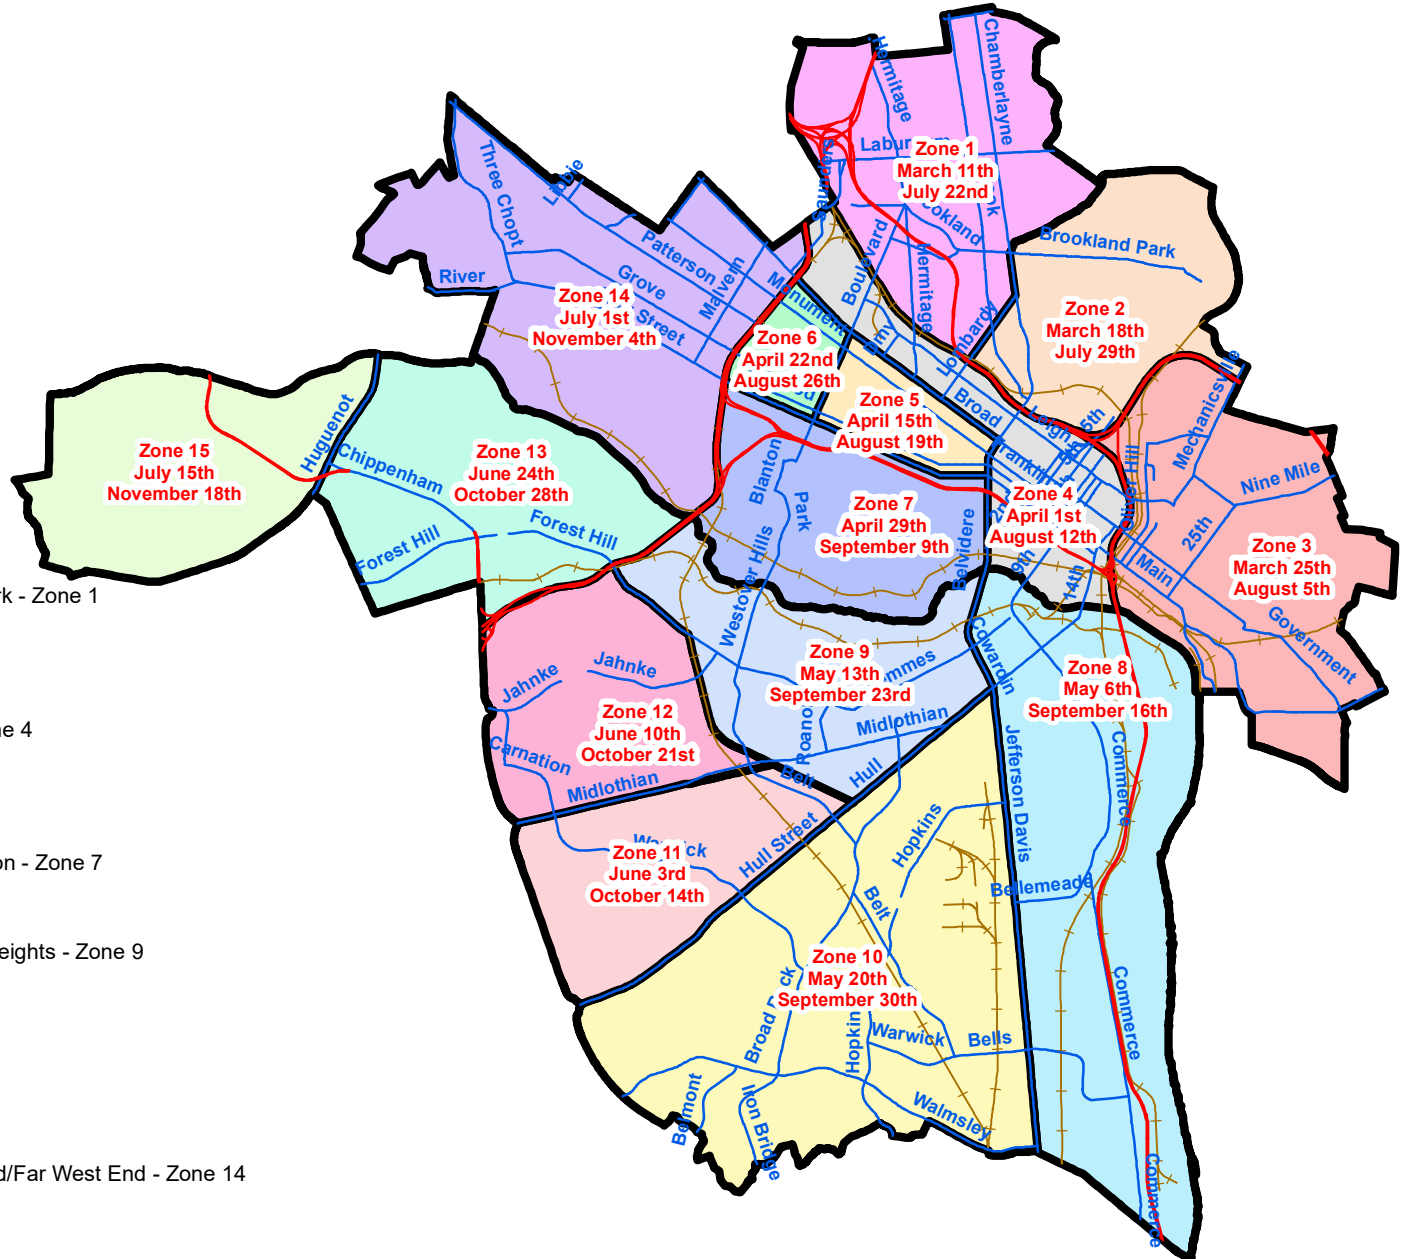

2023 Neighborhood Clean Up Schedule

City of Richmond, VA

Geographic Information Systems

Legend

- Major Highways
- Streets
- Railroads
- James River

Neighborhood Clean Up Areas

ZoneName

- Bellevue/ Ginter Park/ Washington Park - Zone 1
- Northside/Highland Park - Zone 2
- Church Hill/Fulton - Zone 3
- Newtowne/Carver/Jackson Ward - Zone 4
- The Fan/Shaffer - Zone 5
- Museum District - Zone 6
- Maymont/Byrd Park/Oregon Hill/Carillon - Zone 7
- Bellemeade - Zone 8
- Westover Hills/Forest Hill/Woodland Heights - Zone 9
- Broad Rock/Brookbury - Zone 10
- Worthington Farms - Zone 11
- Westover Gardens - Zone 12
- Stratford Hills/Willow Oaks - Zone 13
- Windsor Farms/University of Richmond/Far West End - Zone 14
- Stony Point - Zone 15

1 inch = 8,700 feet